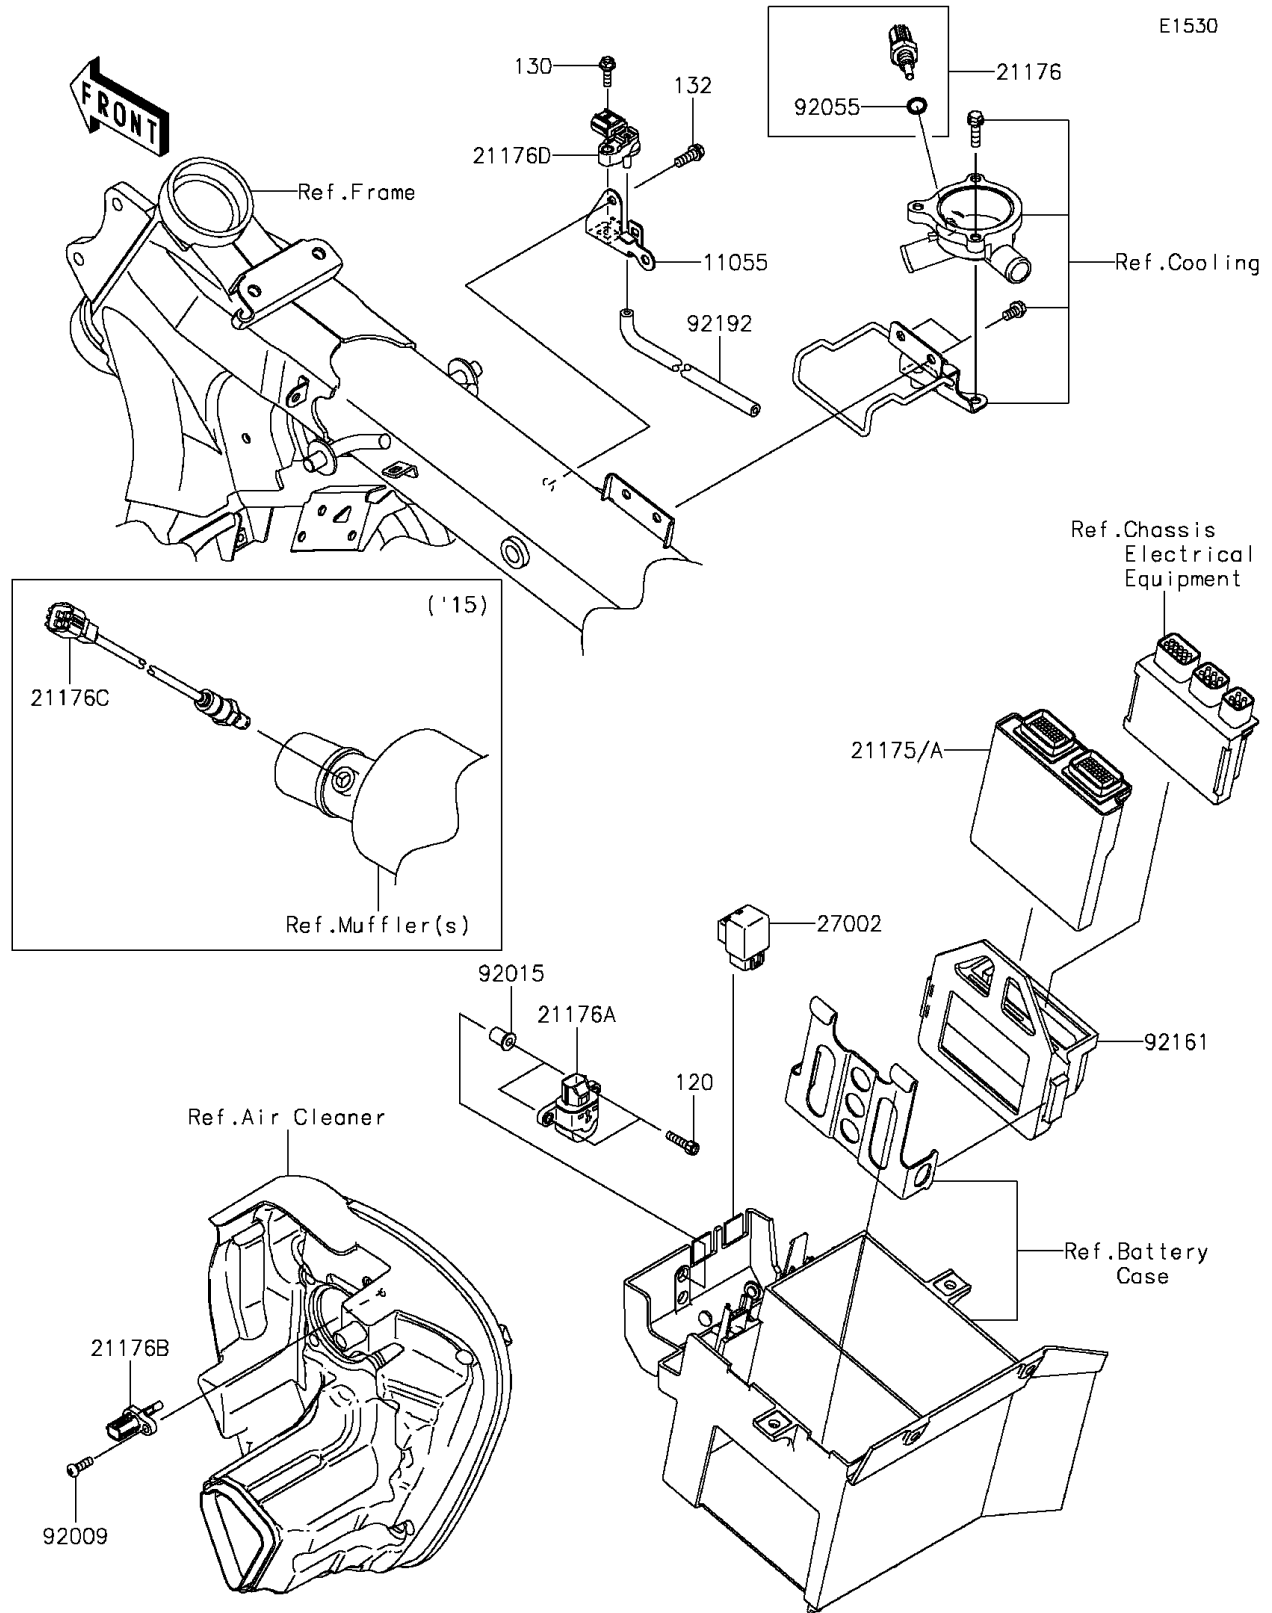

2012 PARTS DIAGRAM

Fuel Injection

2012 PARTS LIST

Fuel Injection

ITEM NAME	PART NUMBER	QUANTITY
BOLT-SOCKET,5X20 (Ref # 120)	120CA0520	1
BOLT-FLANGED,5X16 (Ref # 130)	130BA0516	1
BOLT-FLANGED-SMALL,6X16 (Ref # 132)	132BA0616	1
BRACKET (Ref # 11055)	11055-0569	1
CONTROL UNIT-ELECTRONIC (Ref # 21175)	21175-0339	1
SENSOR,WATER TEMP (Ref # 21176)	21176-0009	1
SENSOR (Ref # 21176A)	21176-0025	1
SENSOR,AIR TEMPERATURE (Ref # 21176B)	21176-0048	1
SENSOR,PRESSURE (Ref # 21176D)	21176-0111	1
RELAY-ASSY (Ref # 27002)	27002-1062	1
SCREW,TAPPING,5X16 (Ref # 92009)	92009-1984	1
NUT,WELL,5MM (Ref # 92015)	92015-1757	1
RING-O,9.5X1.9 (Ref # 92055)	92055-0016	1
DAMPER (Ref # 92161)	92161-0092	1
TUBE,FITTING-ASV (Ref # 92192)	92192-0354	1