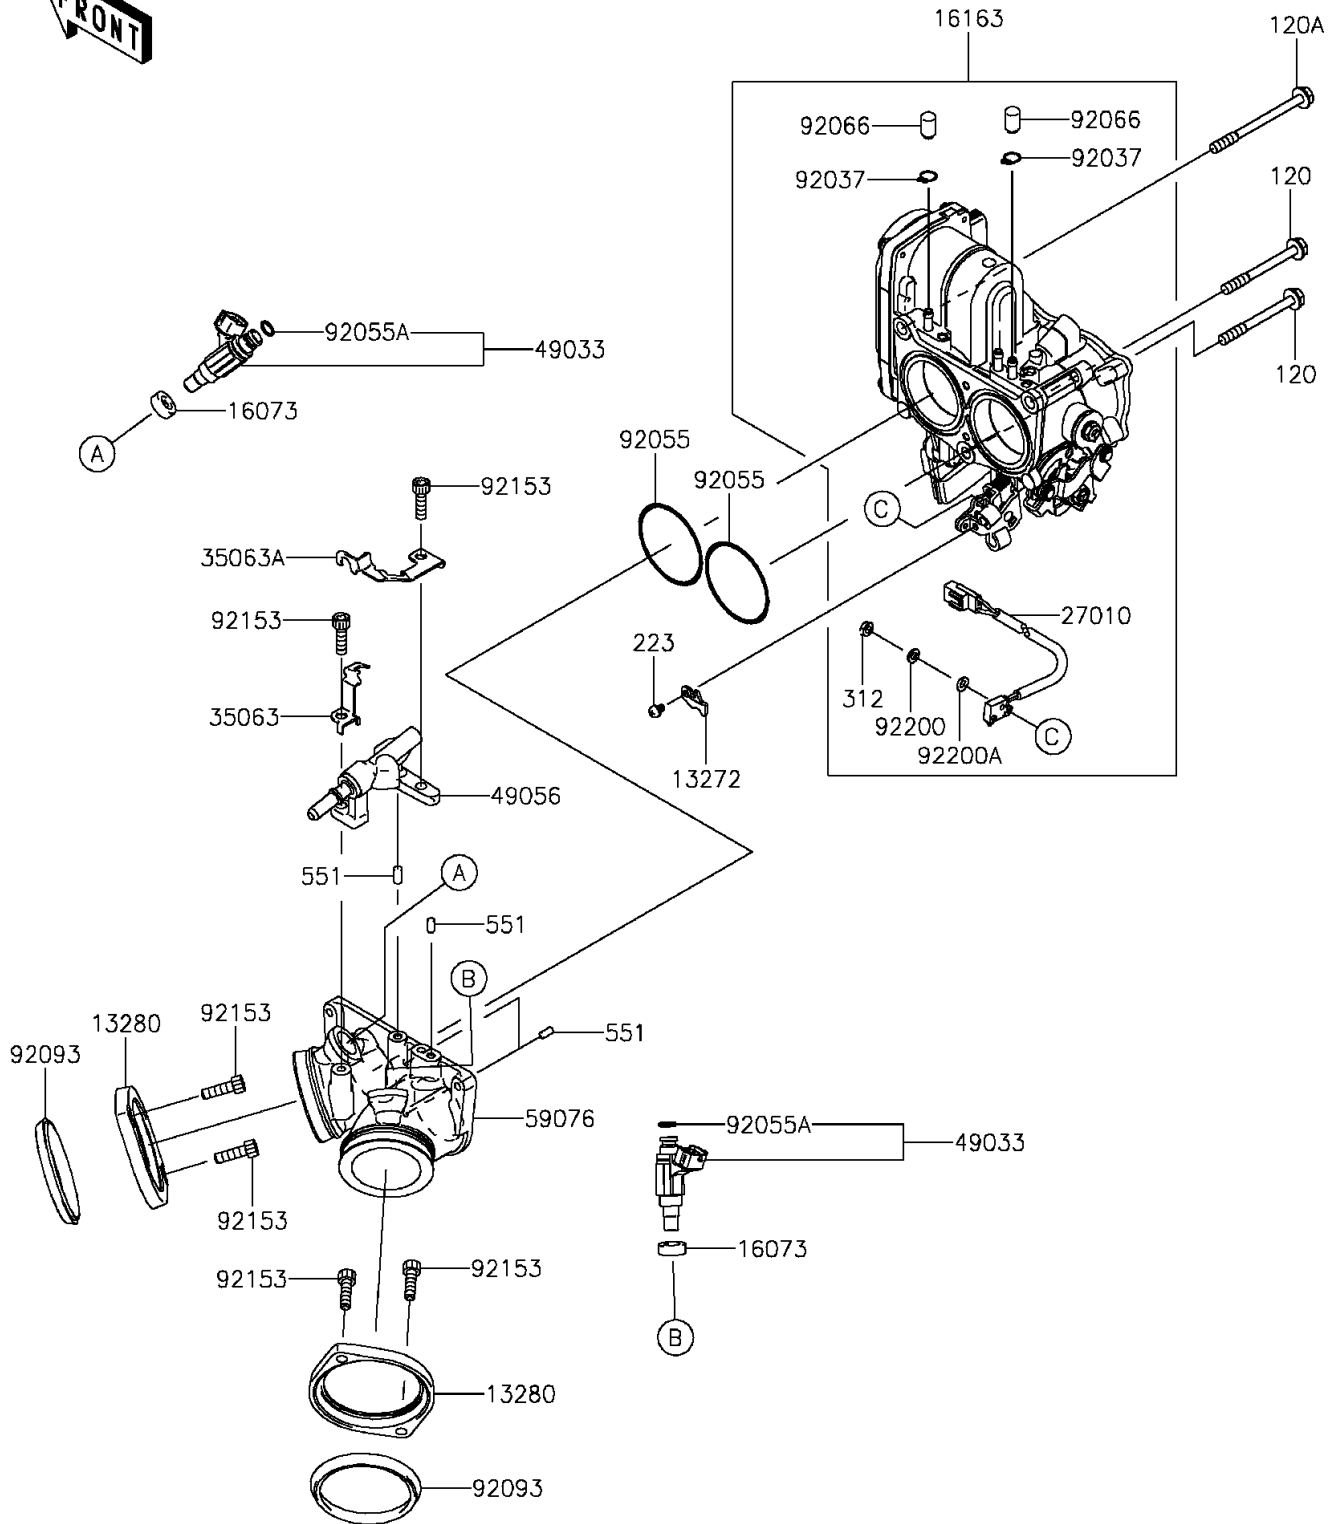

## 2012 PARTS DIAGRAM

Throttle

E1510

## 2012 PARTS LIST

Throttle

ITEM NAME	PART NUMBER	QUANTITY
BOLT-SOCKET,6X60 (Ref # 120)	120CA0660	1
BOLT-SOCKET,6X75 (Ref # 120A)	120CA0675	1
SCREW-PAN-WS-CROS,4X6 (Ref # 223)	223AA0406	1
NUT-HEX (Ref # 312)	312BC0300	1
PIN-DOWEL,4X8 (Ref # 551)	551A0408	1
PLATE,CABLE STOPPER (Ref # 13272)	13272-0620	1
HOLDER,INTAKE MANIFOLD (Ref # 13280)	13280-0007	1
INSULATOR (Ref # 16073)	16073-3707	1
THROTTLE-ASSY,EACW42 (Ref # 16163)	16163-0124	1
SWITCH,AUTOCRUISE CANCEL (Ref # 27010)	27010-0093	1
STAY (Ref # 35063)	35063-0075	1
STAY (Ref # 35063A)	35063-0076	1
NOZZLE-INJECTION (Ref # 49033)	49033-0003	1
PIPE-INJECTION (Ref # 49056)	49056-0020	1
MANIFOLD-INTAKE (Ref # 59076)	59076-0005	1
CLAMP,BREATHER TUBE (Ref # 92037)	92037-174	1
RING-O,49.7X2.4 (Ref # 92055)	92055-0183	1
RING-O,INJECTION NOZZLE (Ref # 92055A)	92055-1622	1
PLUG,FITTING (Ref # 92066)	92066-1549	1
SEAL (Ref # 92093)	92093-0006	1
BOLT,SOCKET,6X20 (Ref # 92153)	92153-1031	1
WASHER,SPRING (Ref # 92200)	92200-0539	1
WASHER (Ref # 92200A)	92200-0540	1