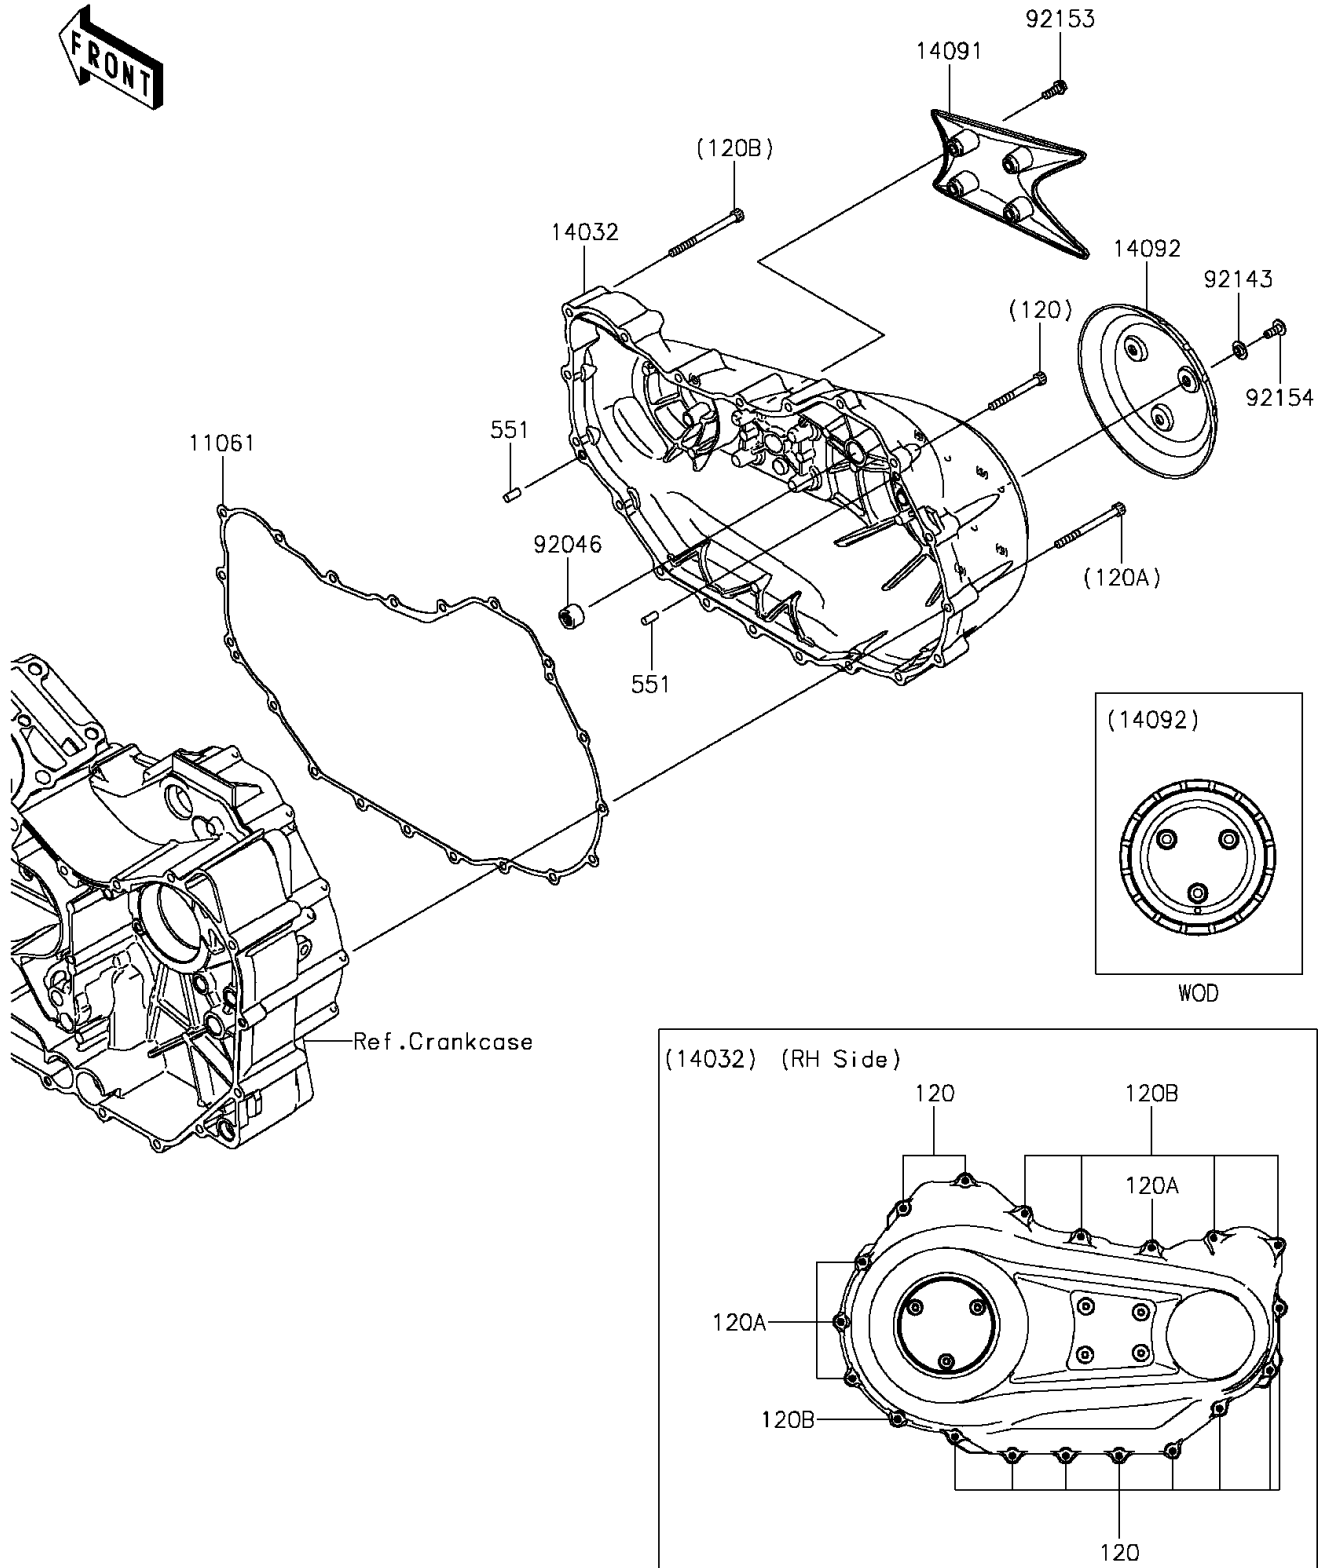

2012 PARTS DIAGRAM

Right Engine Cover(s)

E1436

2012 PARTS LIST

Right Engine Cover(s)

ITEM NAME	PART NUMBER	QUANTITY
BOLT-SOCKET,6X50 (Ref # 120)	120CC0650	1
BOLT-SOCKET,6X65 (Ref # 120A)	120CC0665	1
BOLT-SOCKET,6X75 (Ref # 120B)	120CC0675	1
PIN-DOWEL,6X14 (Ref # 551)	551A0614	1
GASKET,CLUTCH COVER (Ref # 11061)	11061-0337	1
COVER-CLUTCH (Ref # 14032)	14032-0151	1
COVER,CLUTCH,OUTER (Ref # 14091)	14091-0995	1
COVER,CLUTCH OUTER (Ref # 14092)	14092-0033	1
BEARING-NEEDLE,HK1212V11 (Ref # 92046)	92046-1292	1
COLLAR (Ref # 92143)	92143-1087	1
BOLT,6X16 (Ref # 92153)	92153-0825	1
BOLT,SOCKET,6X16 (Ref # 92154)	92154-0257	1