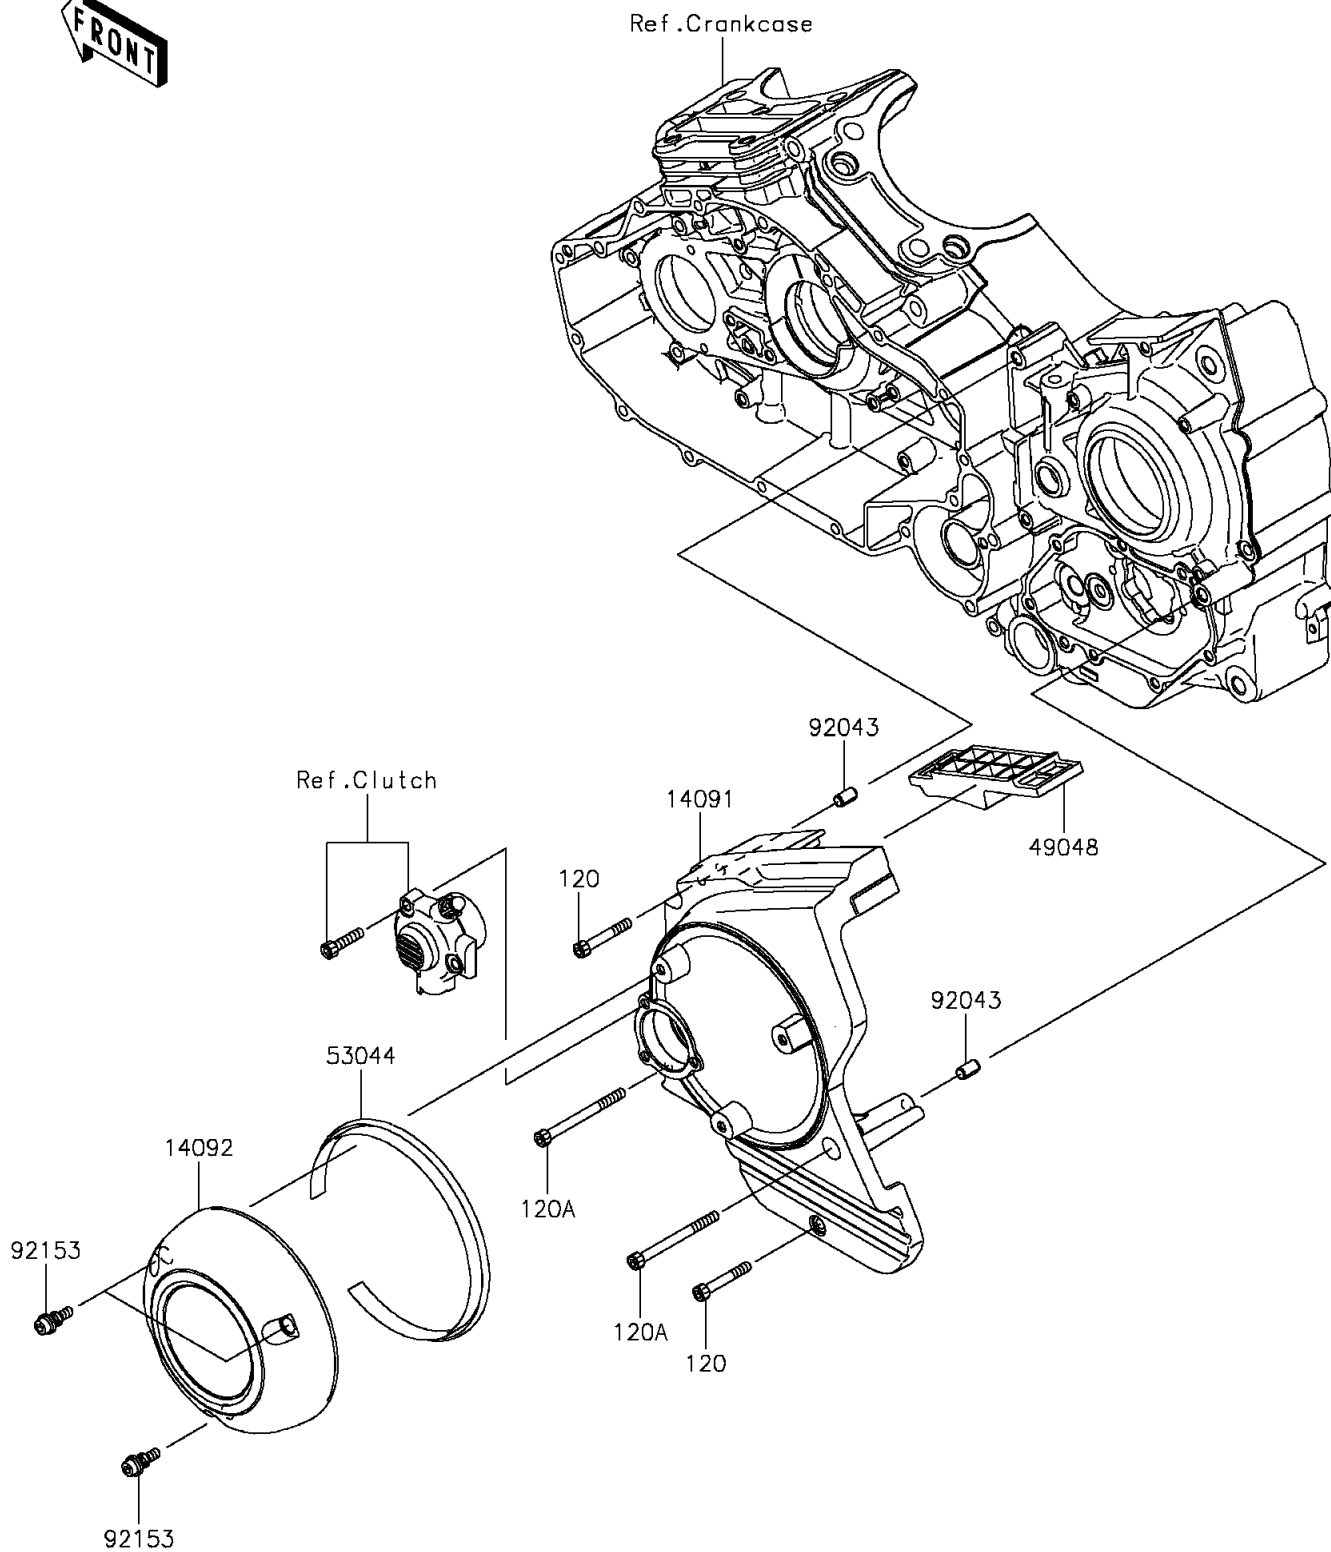

## 2012 PARTS DIAGRAM

Chain Cover

E1433

## 2012 PARTS LIST

Chain Cover

ITEM NAME	PART NUMBER	QUANTITY
BOLT-SOCKET,6X40 (Ref # 120)	120CC0640	1
BOLT-SOCKET,6X70 (Ref # 120A)	120CC0670	1
COVER,PULLEY (Ref # 14091)	14091-0970	1
COVER,PULLEY OUTER (Ref # 14092)	14092-0246	1
SHOE (Ref # 49048)	49048-0004	1
TRIM,ISOLATOR (Ref # 53044)	53044-0047	1
PIN,6.2X8X14 (Ref # 92043)	92043-1263	1
BOLT,SOCKET,6X22 (Ref # 92153)	92153-1331	1