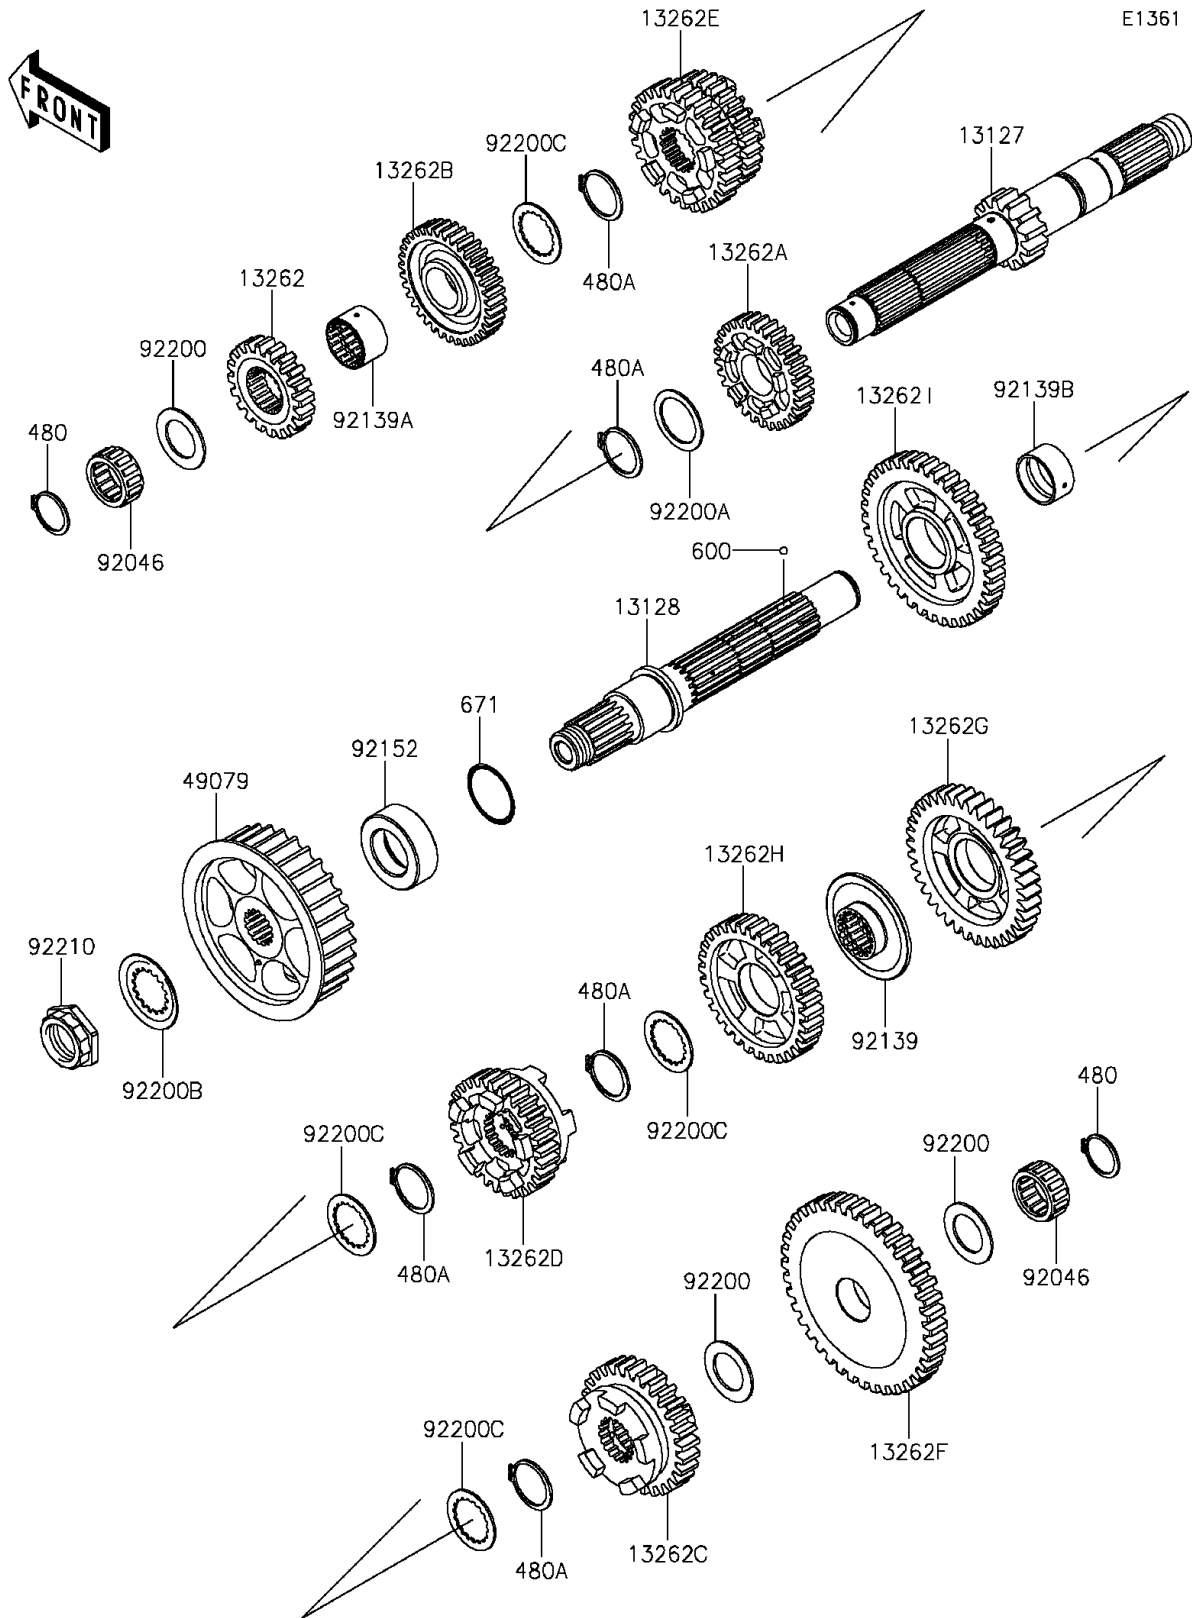

2012 PARTS DIAGRAM

Transmission

2012 PARTS LIST

Transmission

ITEM NAME	PART NUMBER	QUANTITY
CIRCLIP-TYPE-C,25MM (Ref # 480)	480J2500	1
CIRCLIP (Ref # 480A)	480J2900	1
BALL-STEEL,5/32 (Ref # 600)	600A0500	1
O RING (Ref # 671)	671D2535	1
SHAFT-TRANSMISSION INPUT (Ref # 13127)	13127-0085	1
SHAFT-TRANSMISSION OUTPUT (Ref # 13128)	13128-0057	1
GEAR,INPUT 2ND,20T (Ref # 13262)	13262-0603	1
GEAR,INPUT 5TH,30T (Ref # 13262A)	13262-0605	1
GEAR,INPUT 6TH,36T (Ref # 13262B)	13262-0606	1
GEAR,OUTPUT 5TH,29T (Ref # 13262C)	13262-0611	1
GEAR,OUTPUT 6TH,29T (Ref # 13262D)	13262-0612	1
GEAR,INPUT 3RD&4TH,27T&28T (Ref # 13262E)	13262-0829	1
GEAR,OUTPUT LOW,44T (Ref # 13262F)	13262-0831	1
GEAR,OUTPUT 3RD,38T (Ref # 13262G)	13262-0832	1
GEAR,OUTPUT 4TH,32T (Ref # 13262H)	13262-0833	1
GEAR,OUTPUT 2ND,38T (Ref # 13262I)	13262-0834	1
PULLEY-BELT (Ref # 49079)	49079-0020	1
BEARING-NEEDLE,KT 253515E02 C3 (Ref # 92046)	92046-0007	1
BUSHING,OUTPUT 3RD-4TH GEAR (Ref # 92139)	92139-0007	1
BUSHING,INPUT TOP GEAR (Ref # 92139A)	92139-0236	1
BUSHING,OUTPUT 2ND GEAR (Ref # 92139B)	92139-0237	1
COLLAR,30X50X17.5 (Ref # 92152)	92152-0657	1
WASHER,25.3X40X1.6 (Ref # 92200)	92200-0427	1
WASHER,30.3X40X1.5 (Ref # 92200A)	92200-0428	1
WASHER,31X50X1 (Ref # 92200B)	92200-0505	1
WASHER,30.3X40X1.5 (Ref # 92200C)	92200-1381	1
NUT,25MM (Ref # 92210)	92210-0554	1