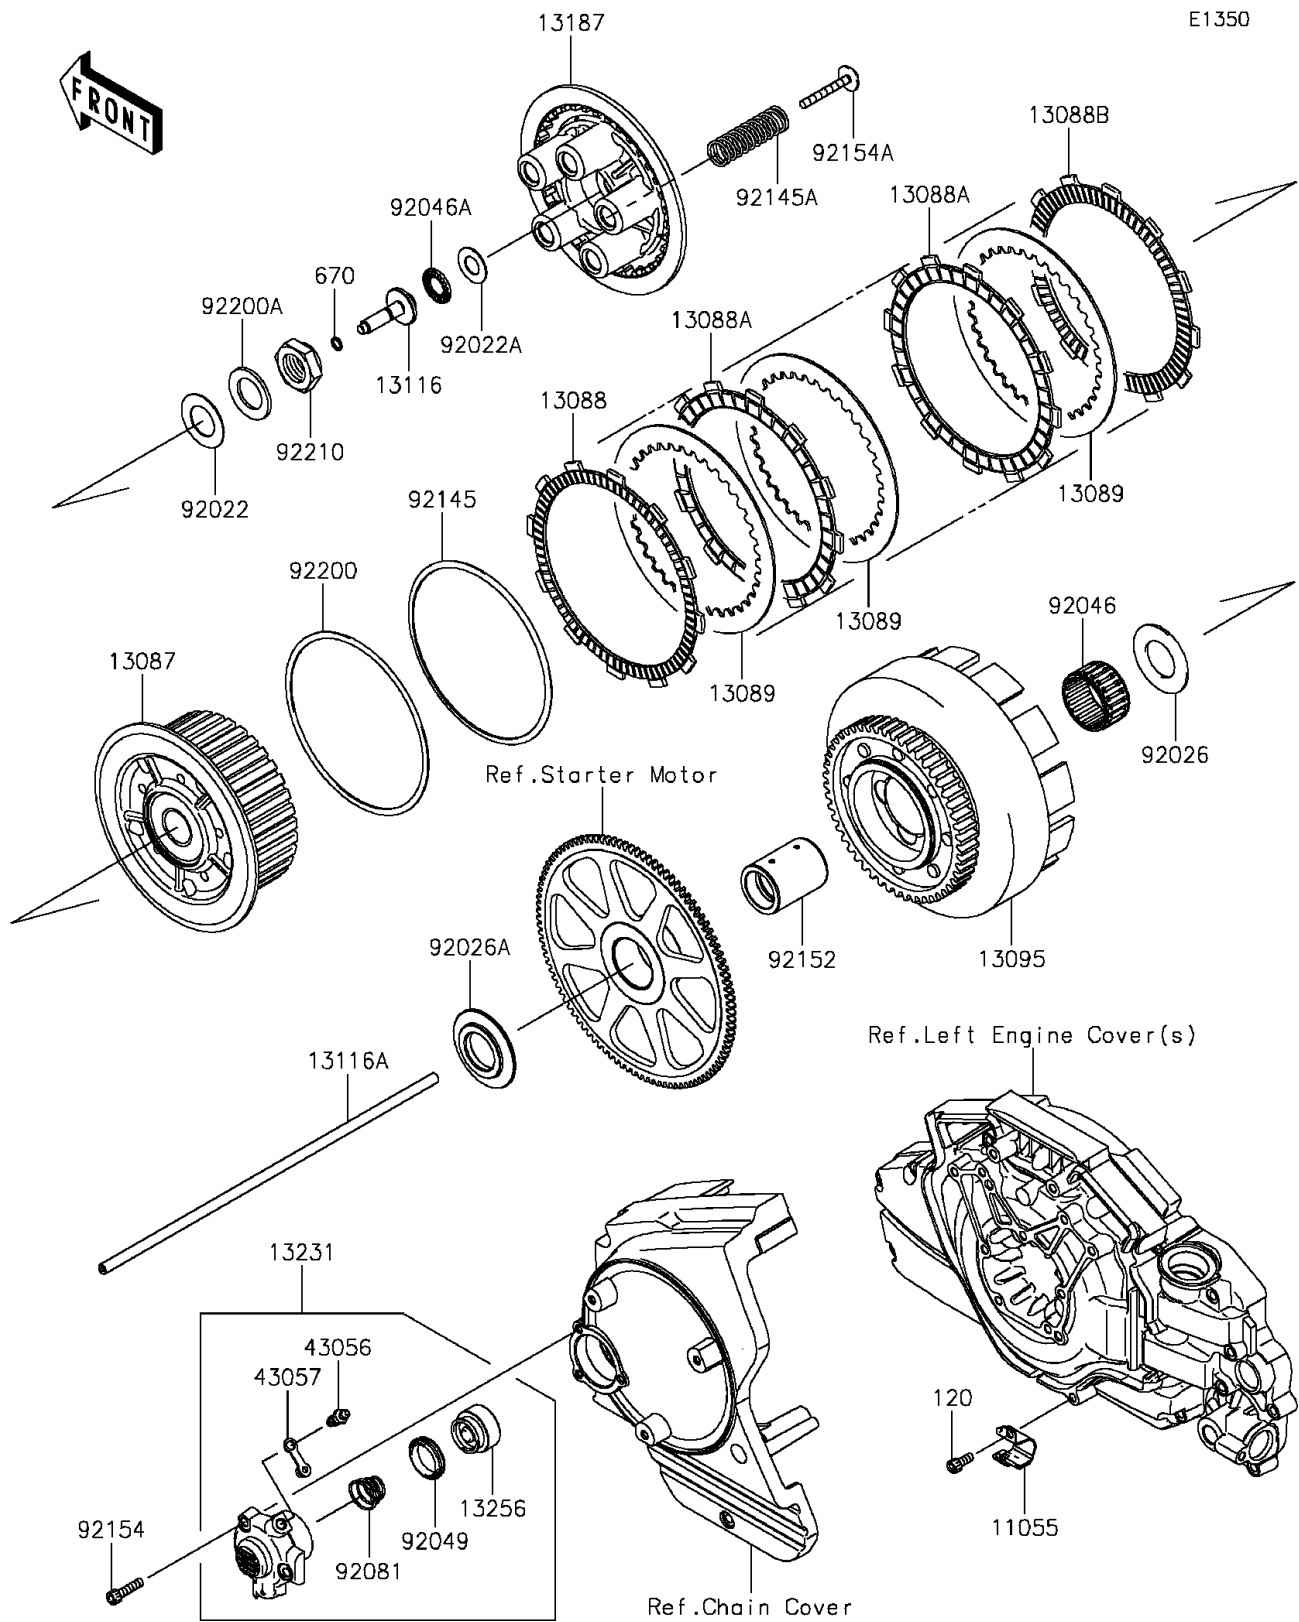

## 2012 PARTS DIAGRAM

Clutch

## 2012 PARTS LIST

### Clutch

ITEM NAME	PART NUMBER	QUANTITY
BOLT-SOCKET,6X14 (Ref # 120)	120CC0614	1
O RING,7MM (Ref # 670)	670D1507	1
BRACKET (Ref # 11055)	11055-0528	1
HUB-CLUTCH (Ref # 13087)	13087-0052	1
PLATE-FRICTION (Ref # 13088)	13088-0001	1
PLATE-FRICTION (Ref # 13088A)	13088-0011	1
PLATE-FRICTION (Ref # 13088B)	13088-1146	1
PLATE-CLUTCH,T=2.0 (Ref # 13089)	13089-1075	1
HOUSING-COMP-CLUTCH (Ref # 13095)	13095-0087	1
ROD-PUSH (Ref # 13116)	13116-0033	1
ROD-PUSH (Ref # 13116A)	13116-0036	1
PLATE-CLUTCH OPERATING (Ref # 13187)	13187-0002	1
RELEASE-ASSY-CLUTCH (Ref # 13231)	13231-0003	1
PISTON (Ref # 13256)	13256-1052	1
BREATHER (Ref # 43056)	43056-1055	1
CAP-BREATHER (Ref # 43057)	43057-1001	1
WASHER,25.3X44X1 (Ref # 92022)	92022-1390	1
WASHER,15.1X29X1.0 (Ref # 92022A)	92022-1463	1
SPACER,30.5X56X2 (Ref # 92026)	92026-0008	1
SPACER (Ref # 92026A)	92026-0146	1
BEARING-NEEDLE,K40X48X25V3 (Ref # 92046)	92046-0001	1
BEARING-NEEDLE,AXK1102 (Ref # 92046A)	92046-1052	1
SEAL-OIL,PISTON (Ref # 92049)	92049-1165	1
SPRING,CLUTCH RELEASE (Ref # 92081)	92081-1644	1
SPRING (Ref # 92145)	92145-0033	1
SPRING (Ref # 92145A)	92145-0771	1
COLLAR,30X40X52.3 (Ref # 92152)	92152-0190	1
BOLT,SOCKET,6X25 (Ref # 92154)	92154-0085	1
BOLT,CLUTCH OPERATING (Ref # 92154A)	92154-0352	1

## 2012 PARTS LIST

Clutch

ITEM NAME	PART NUMBER	QUANTITY
WASHER,140.1X150X1.2 (Ref # 92200)	92200-0015	1
WASHER,25.5X42X2.6 (Ref # 92200A)	92200-0016	1
NUT,25MM (Ref # 92210)	92210-0138	1