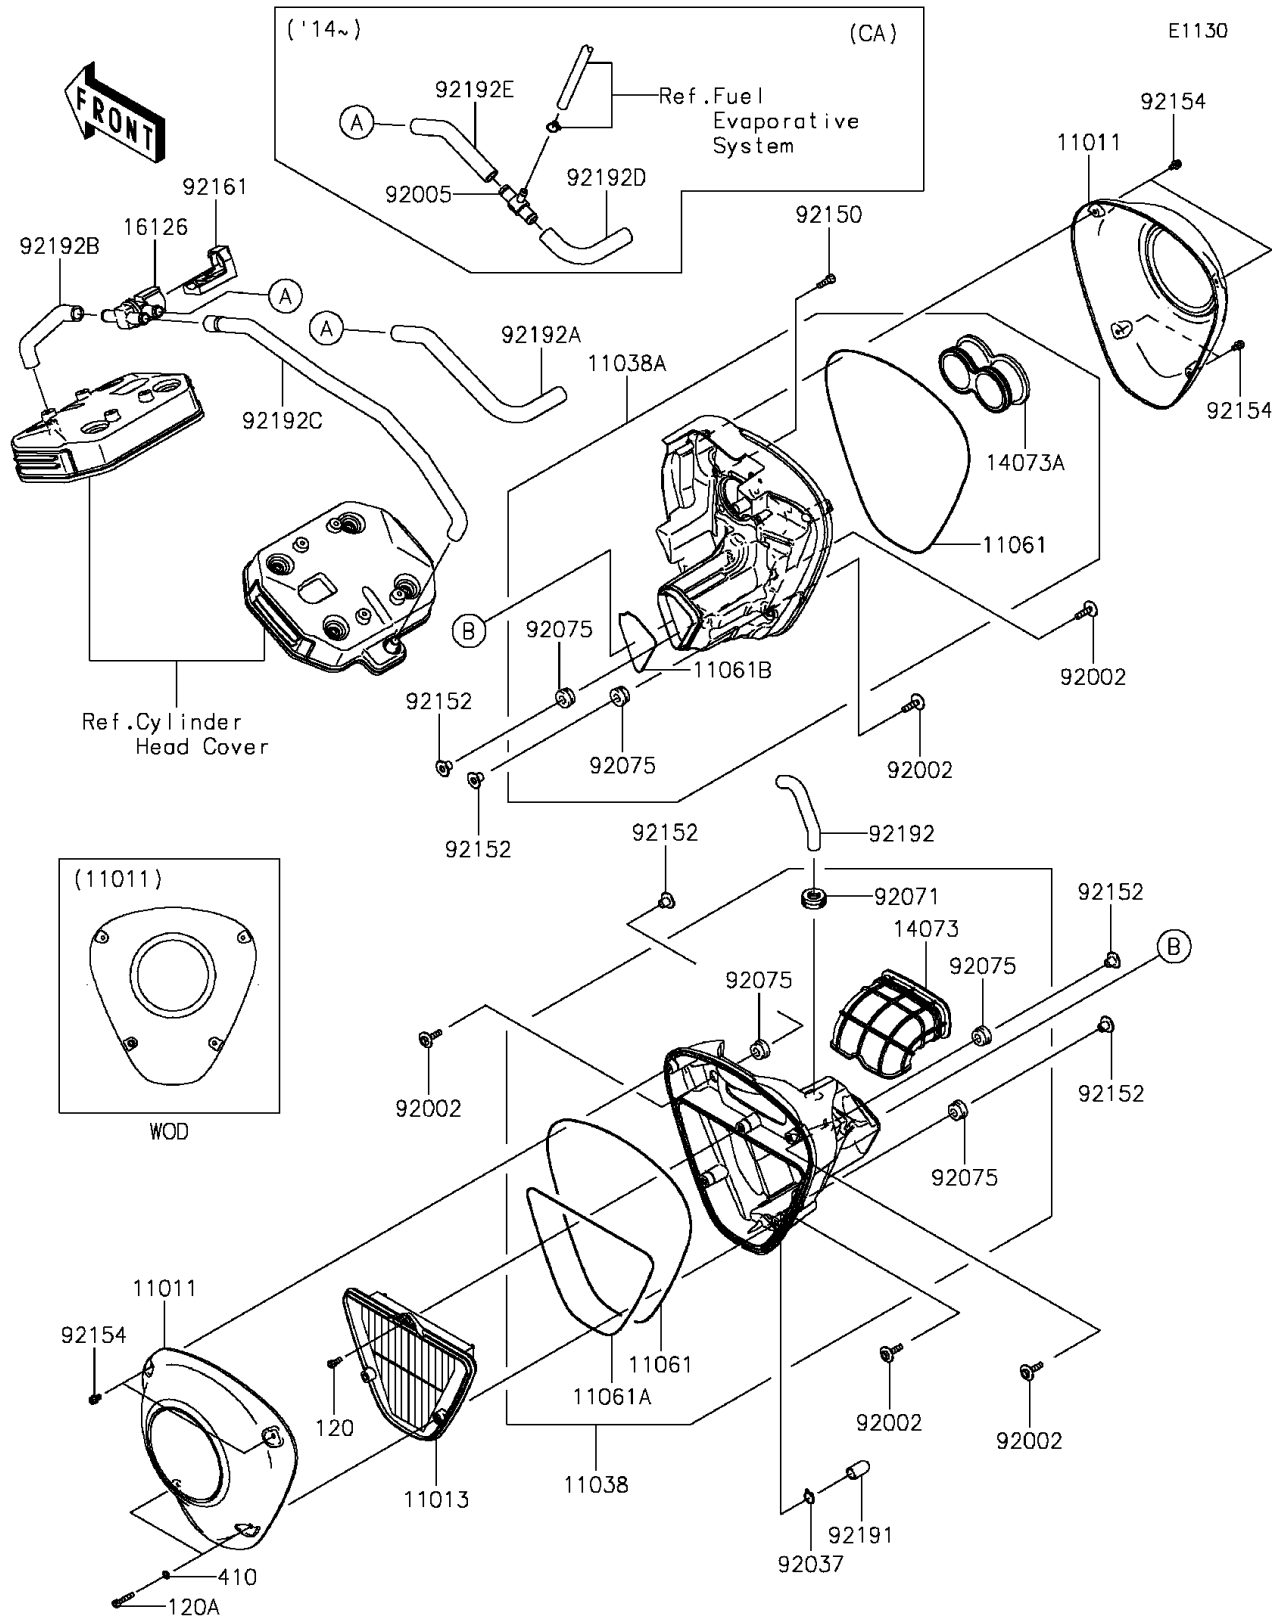

## 2012 PARTS DIAGRAM

Air Cleaner

## 2012 PARTS LIST

Air Cleaner

| ITEM NAME                               | PART NUMBER | QUANTITY |
|---|-------------|----------|
| BOLT-SOCKET,5X12 (Ref # 120)            | 120CA0512   | 1        |
| BOLT-SOCKET,5X25 (Ref # 120A)           | 120R0525    | 1        |
| W-PLAIN-S,5MM (Ref # 410)               | 410S0500    | 1        |
| CASE-AIR FILTER (Ref # 11011)           | 11011-0172  | 1        |
| ELEMENT-AIR FILTER (Ref # 11013)        | 11013-0031  | 1        |
| CASE-ASSY-AIR FILTER,LH (Ref # 11038)   | 11038-0022  | 1        |
| CASE-ASSY-AIR FILTER,RH (Ref # 11038A)  | 11038-0023  | 1        |
| GASKET,3X812 (Ref # 11061)              | 11061-0346  | 1        |
| GASKET,3X630 (Ref # 11061A)             | 11061-0347  | 1        |
| GASKET,3X222 (Ref # 11061B)             | 11061-0367  | 1        |
| DUCT,INTAKE (Ref # 14073)               | 14073-0202  | 1        |
| DUCT,THROBO. FUNNEL (Ref # 14073A)      | 14073-0203  | 1        |
| VALVE,AIR SWITCHING (Ref # 16126)       | 16126-1437  | 1        |
| BOLT,6X25 (Ref # 92002)                 | 92002-1135  | 1        |
| CLAMP,14.5MM (Ref # 92037)              | 92037-1900  | 1        |
| GROMMET,AIR SUCTION VALVE (Ref # 92071) | 92071-1249  | 1        |
| DAMPER,RUBBER (Ref # 92075)             | 92075-1123  | 1        |
| BOLT,6X18 (Ref # 92150)                 | 92150-1645  | 1        |
| COLLAR,6.3X10X12 (Ref # 92152)          | 92152-0694  | 1        |
| BOLT,SOCKET,5X10 (Ref # 92154)          | 92154-0131  | 1        |
| DAMPER (Ref # 92161)                    | 92161-0309  | 1        |
| TUBE (Ref # 92191)                      | 92191-1704  | 1        |
| TUBE,BREATHER (Ref # 92192)             | 92192-0650  | 1        |
| TUBE,A/C-ASWV (Ref # 92192A)            | 92192-0651  | 1        |
| TUBE,FR HEAD-ASWV (Ref # 92192B)        | 92192-0652  | 1        |
| TUBE,RR HEAD-ASWV (Ref # 92192C)        | 92192-0653  | 1        |