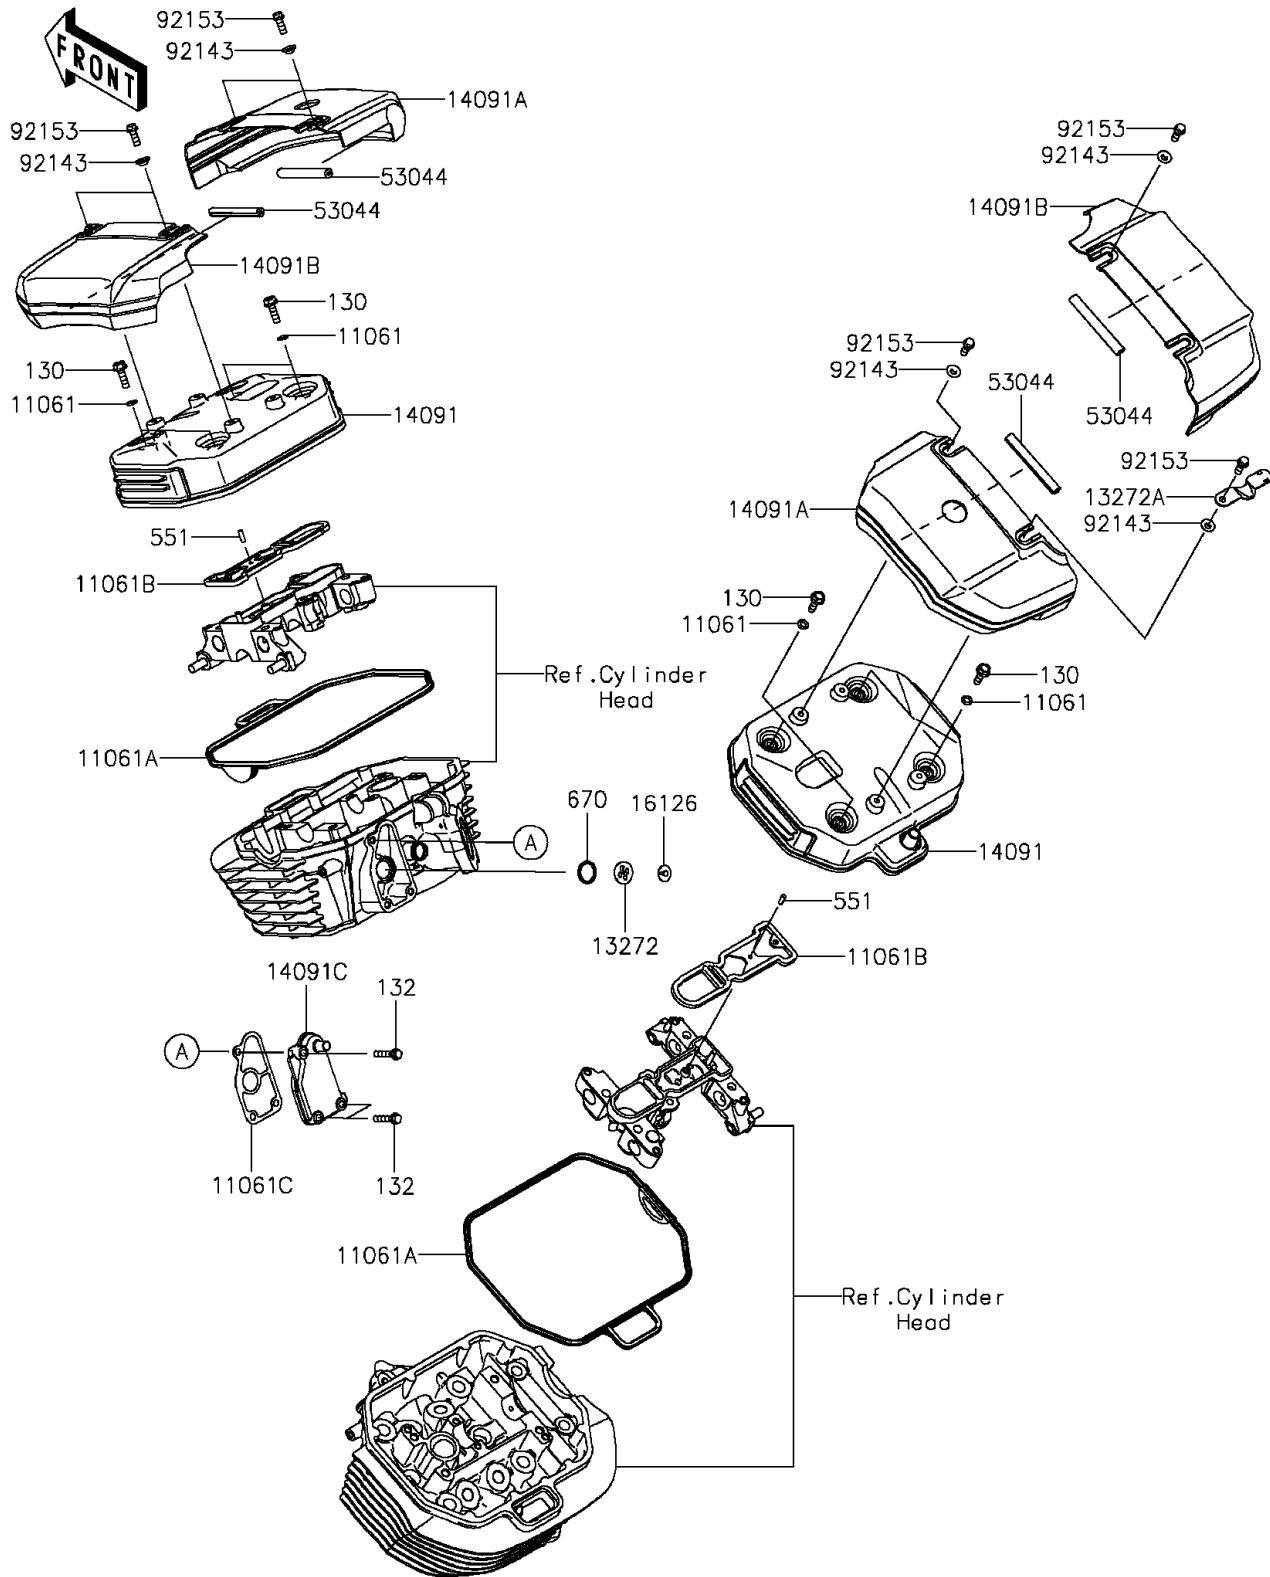

2012 PARTS DIAGRAM

Cylinder Head Cover

E1112

2012 PARTS LIST

Cylinder Head Cover

ITEM NAME	PART NUMBER	QUANTITY
BOLT-FLANGED,6X20 (Ref # 130)	130BA0620	1
BOLT-FLANGED-SMALL,6X30 (Ref # 132)	132BC0630	1
PIN-DOWEL (Ref # 551)	551A0412	1
O RING,18MM (Ref # 670)	670D2018	1
GASKET (Ref # 11061)	11061-0107	1
GASKET,HEAD COVER (Ref # 11061A)	11061-0331	1
GASKET,ROCKER CASE COVER (Ref # 11061B)	11061-0332	1
GASKET,BREATHER COVER (Ref # 11061C)	11061-0334	1
PLATE (Ref # 13272)	13272-0307	1
PLATE (Ref # 13272A)	13272-0711	1
COVER,HEAD,INSIDE (Ref # 14091)	14091-0966	1
COVER,HEAD,OUTSIDE (Ref # 14091A)	14091-0967	1
COVER,HEAD,OUTSIDE (Ref # 14091B)	14091-0968	1
COVER,BREATHER (Ref # 14091C)	14091-0969	1
VALVE (Ref # 16126)	16126-2051	1
TRIM,L=75 (Ref # 53044)	53044-0009	1
COLLAR (Ref # 92143)	92143-1331	1
BOLT,6X16 (Ref # 92153)	92153-0825	1