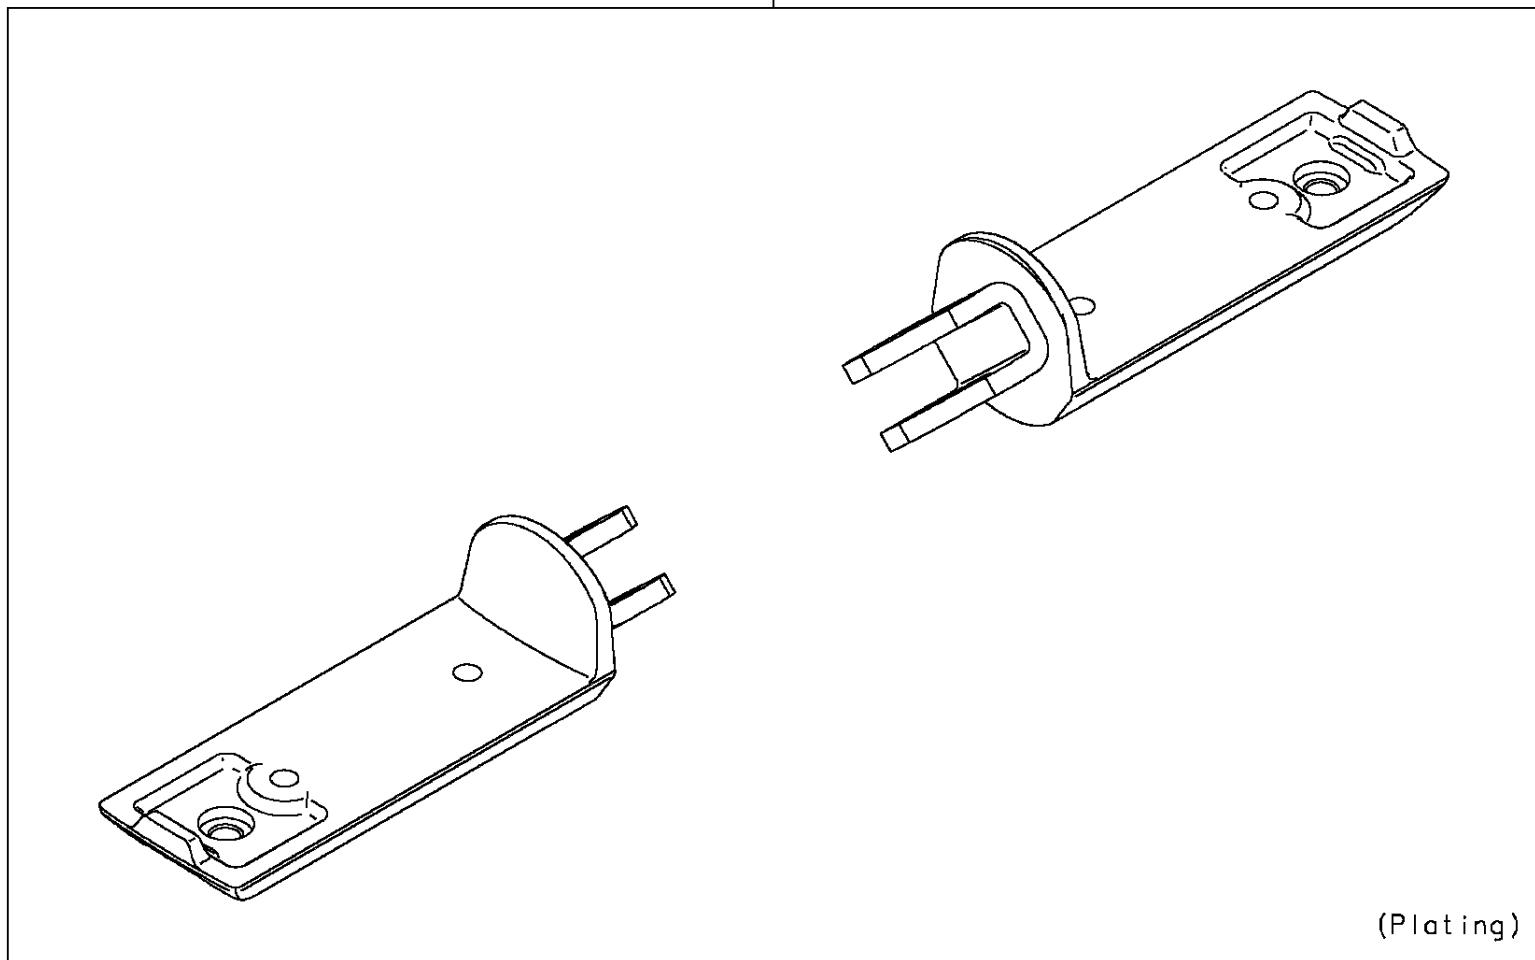

## 2015 Vulcan® S ABS PARTS DIAGRAM

Accessory(Foot Peg)

F2910K

99994

(Plating)

## 2015 Vulcan® S ABS PARTS LIST

Accessory(Foot Peg)

ITEM NAME	PART NUMBER	QUANTITY
KIT.,FOOT PEG (Ref # 99994)	99994-0542	1