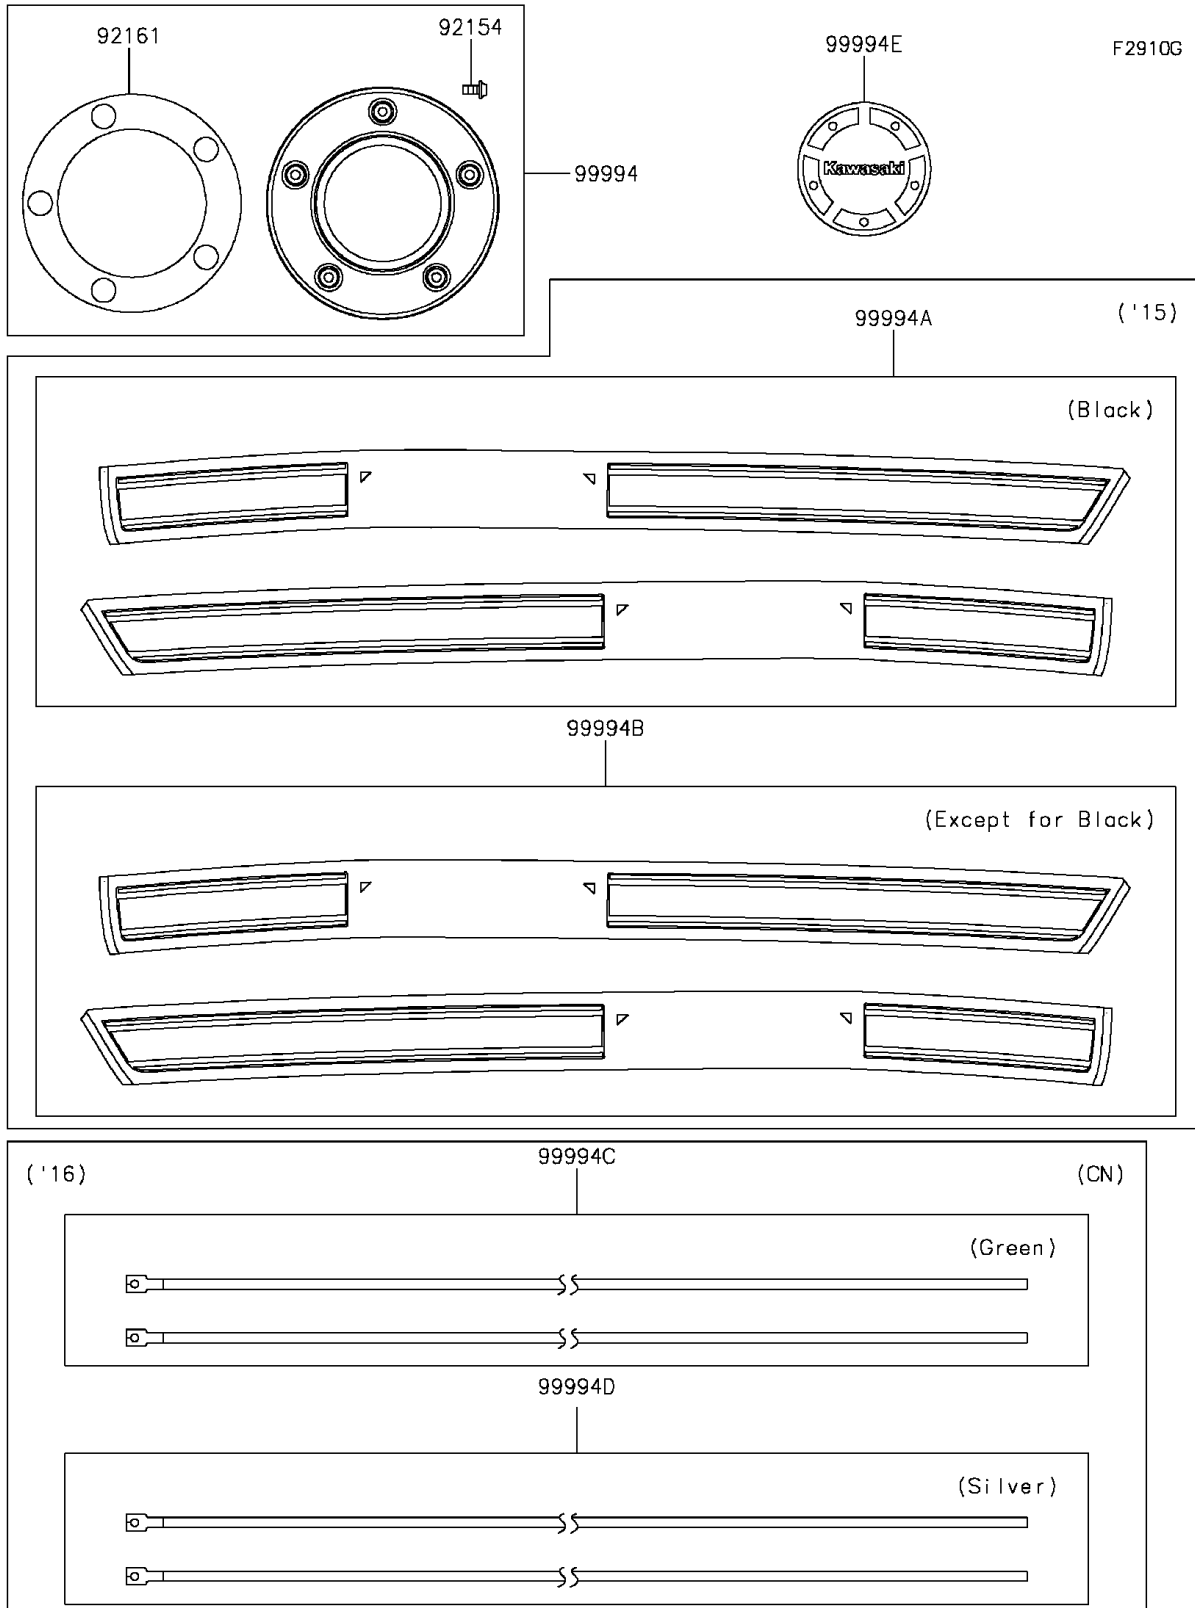

2015 Vulcan® S ABS PARTS DIAGRAM

Accessory(Decals)

2015 Vulcan® S ABS PARTS LIST

Accessory(Decals)

ITEM NAME	PART NUMBER	QUANTITY
BOLT,SOCKET,5X10 (Ref # 92154)	92154-1691	1
DAMPER (Ref # 92161)	92161-1767	1
KIT-ACCESSORY,MARK,PLATING (Ref # 99994)	99994-0580	1
KIT-ACCESSORY,TANK DECAL,BLK (Ref # 99994A)	99994-0596	1
KIT-ACCESSORY,TANK DECAL (Ref # 99994B)	99994-0597	1
KIT-ACCESSORY,MARK,KAWASAKI (Ref # 99994E)	99994-0600	1