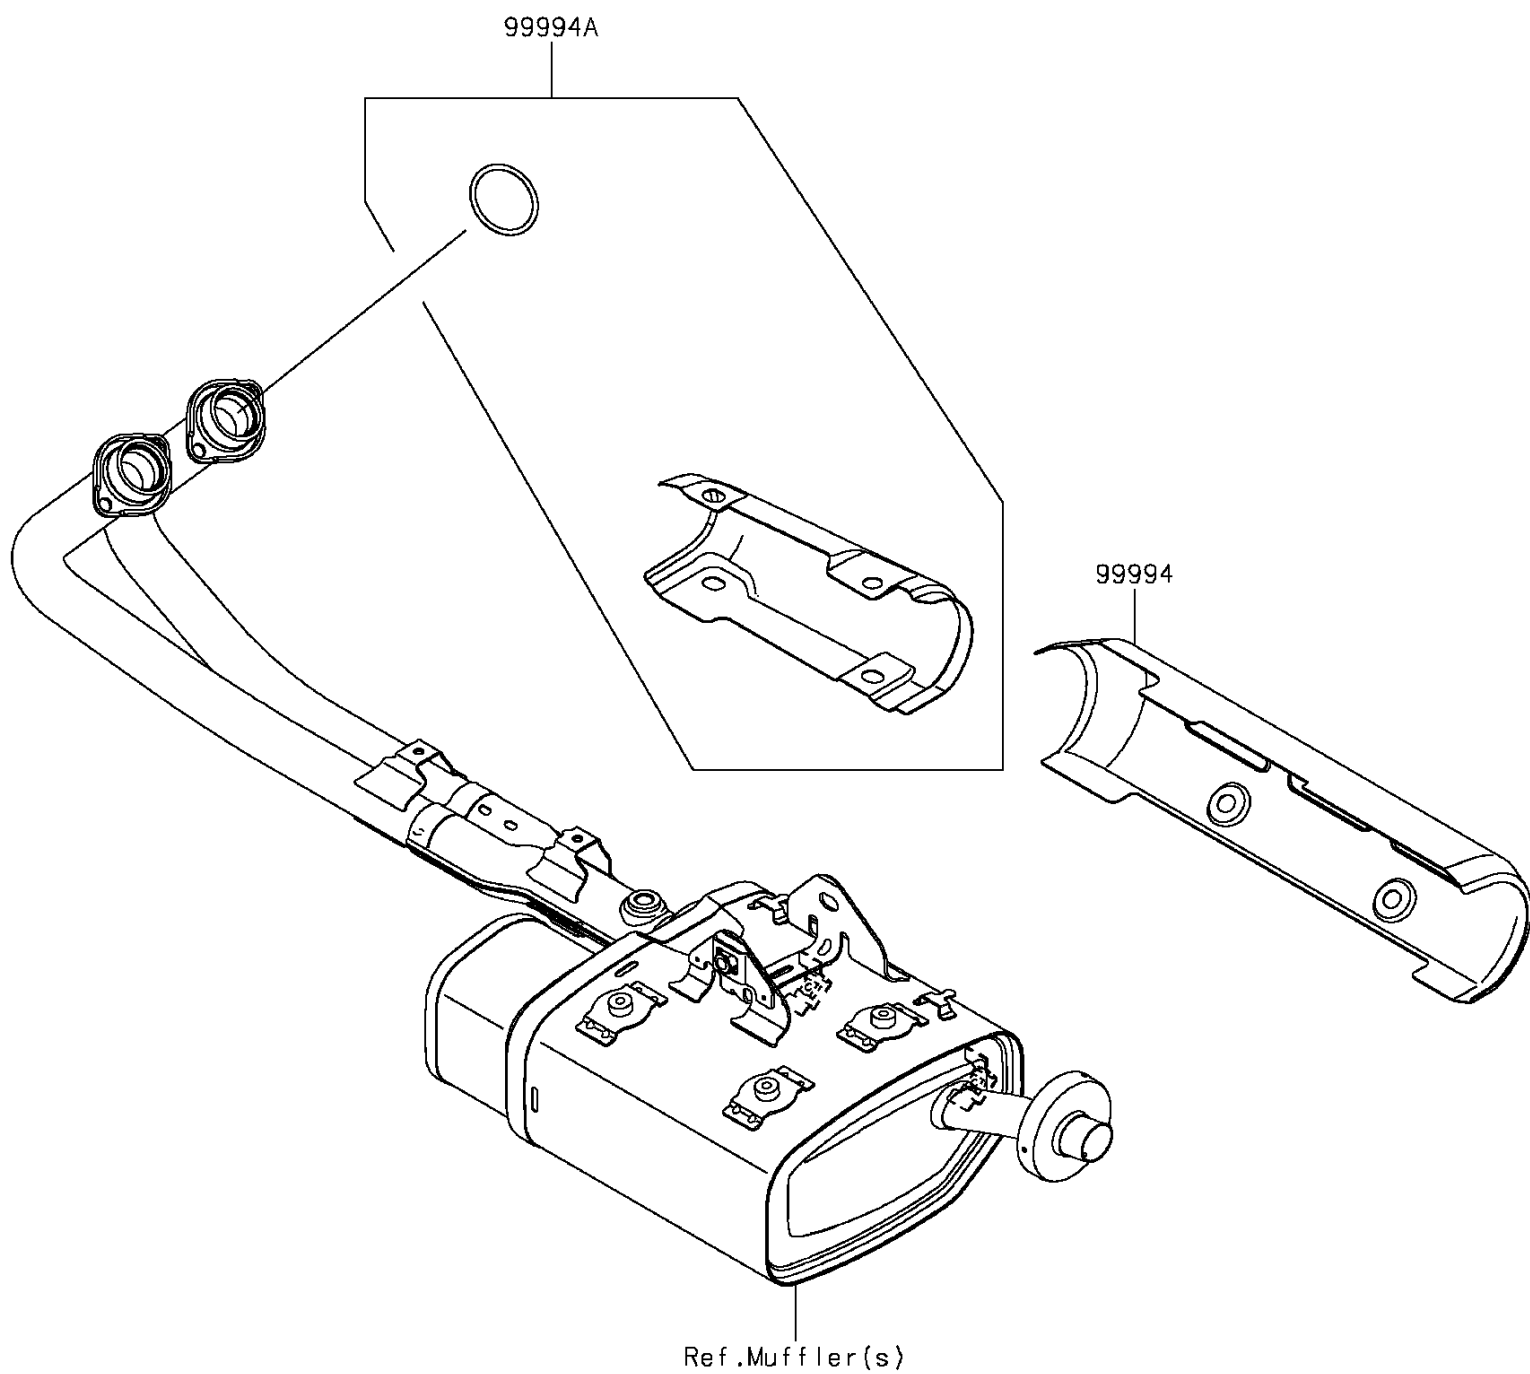

## 2015 Vulcan® S ABS PARTS DIAGRAM

Accessory(Muffler Cover)

F2910

## 2015 Vulcan® S ABS PARTS LIST

Accessory(Muffler Cover)

ITEM NAME	PART NUMBER	QUANTITY
KIT-ACCESSORY,COVER,MUFFLER (Ref # 99994)	99994-0578	1
KIT-ACCESSORY,COVER,EX-PIPE (Ref # 99994A)	99994-0579	1