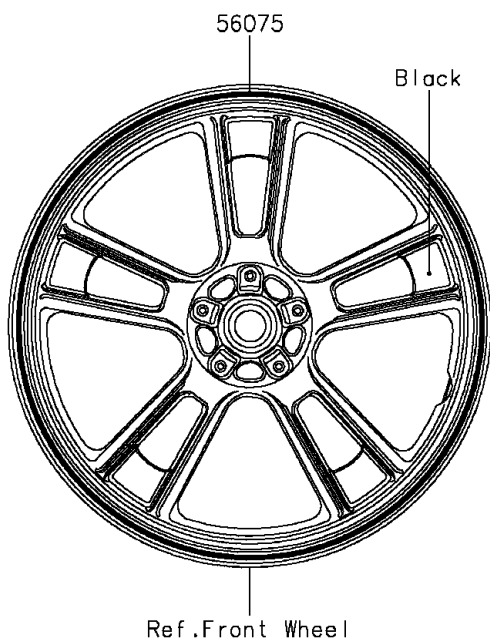

2015 Vulcan® S ABS PARTS DIAGRAM

Decals(White)(BFF)

F2861C

2015 Vulcan® S ABS PARTS LIST

Decals(White)(BFF)

ITEM NAME	PART NUMBER	QUANTITY
MARK,FR FENDER,ABS (Ref # 56054)	56054-1412	1
MARK,KAWASAKI,VULCAN S (Ref # 56054A)	56054-1726	1
PATTERN,FR WHEEL,GREEN,6X1497 (Ref # 56075)	56075-0177	1
PATTERN,RR WHEEL,GREEN,6X1425 (Ref # 56075A)	56075-0178	1
RIM STRIPE APPLICATOR (Ref # 57001)	57001-1752	1