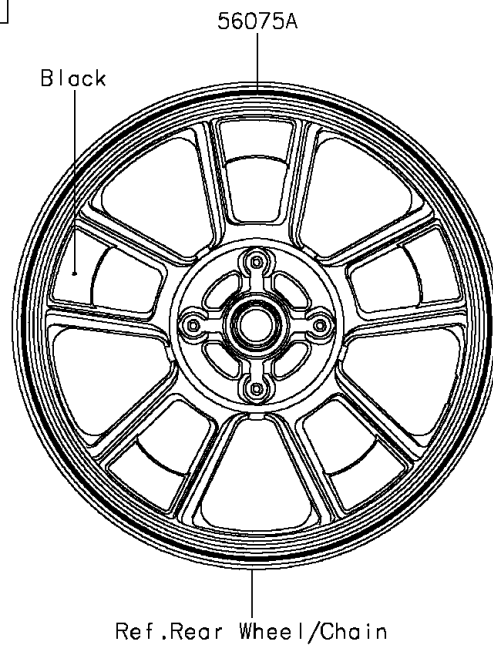

2015 Vulcan® S ABS PARTS DIAGRAM

Decals(White)(BFF)

F2861C

2015 Vulcan® S ABS PARTS LIST

Decals(White)(BFF)

ITEM NAME	PART NUMBER	QUANTITY
MARK,FR FENDER,ABS (Ref # 56054)	56054-1412	1
MARK,KAWASAKI,VULCAN S (Ref # 56054A)	56054-1726	1
PATTERN,FR WHEEL,GREEN,6X1497 (Ref # 56075)	56075-0177	1
PATTERN,RR WHEEL,GREEN,6X1425 (Ref # 56075A)	56075-0178	1
RIM STRIPE APPLICATOR (Ref # 57001)	57001-1752	1