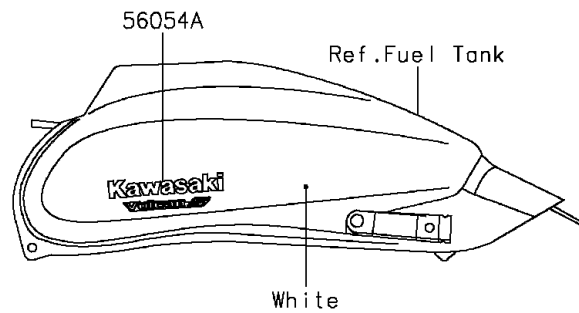

2015 Vulcan® S ABS PARTS DIAGRAM

Decals(White)(BFF)

F2861C

2015 Vulcan® S ABS PARTS LIST

Decals(White)(BFF)

ITEM NAME	PART NUMBER	QUANTITY
MARK,FR FENDER,ABS (Ref # 56054)	56054-1412	1
MARK,KAWASAKI,VULCAN S (Ref # 56054A)	56054-1726	1
PATTERN,FR WHEEL,GREEN,6X1497 (Ref # 56075)	56075-0177	1
PATTERN,RR WHEEL,GREEN,6X1425 (Ref # 56075A)	56075-0178	1
RIM STRIPE APPLICATOR (Ref # 57001)	57001-1752	1