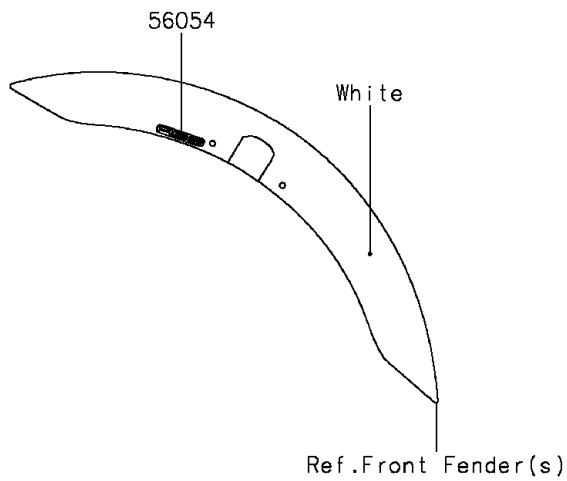

2015 Vulcan® S ABS PARTS DIAGRAM

Decals(White)(BFF)

F2861C

2015 Vulcan® S ABS PARTS LIST

Decals(White)(BFF)

ITEM NAME	PART NUMBER	QUANTITY
MARK,FR FENDER,ABS (Ref # 56054)	56054-1412	1
MARK,KAWASAKI,VULCAN S (Ref # 56054A)	56054-1726	1
PATTERN,FR WHEEL,GREEN,6X1497 (Ref # 56075)	56075-0177	1
PATTERN,RR WHEEL,GREEN,6X1425 (Ref # 56075A)	56075-0178	1
RIM STRIPE APPLICATOR (Ref # 57001)	57001-1752	1