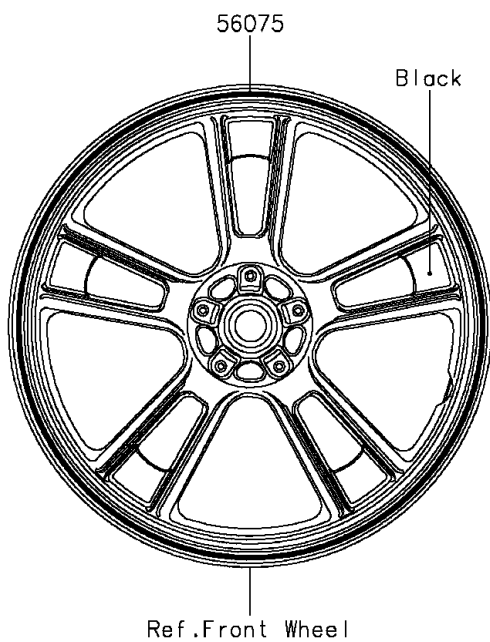

2015 Vulcan® S ABS PARTS DIAGRAM

Decals(Purple)(BFF)(CN)

F2861B

2015 Vulcan® S ABS PARTS LIST

Decals(Purple)(BFF)(CN)

ITEM NAME	PART NUMBER	QUANTITY
MARK,FR FENDER,ABS (Ref # 56054)	56054-1413	1
MARK,KAWASAKI,VULCAN S (Ref # 56054A)	56054-1727	1
PATTERN,FR WHEEL,SILVER,6X1497 (Ref # 56075)	56075-0183	1
PATTERN,RR WHEEL,SILVER,6X1425 (Ref # 56075A)	56075-0184	1
RIM STRIPE APPLICATOR (Ref # 57001)	57001-1752	1