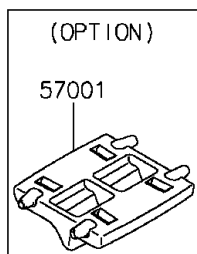

2015 Vulcan® S ABS PARTS DIAGRAM

Decals(Purple)(BFF)(CN)

F2861B

2015 Vulcan® S ABS PARTS LIST

Decals(Purple)(BFF)(CN)

ITEM NAME	PART NUMBER	QUANTITY
MARK,FR FENDER,ABS (Ref # 56054)	56054-1413	1
MARK,KAWASAKI,VULCAN S (Ref # 56054A)	56054-1727	1
PATTERN,FR WHEEL,SILVER,6X1497 (Ref # 56075)	56075-0183	1
PATTERN,RR WHEEL,SILVER,6X1425 (Ref # 56075A)	56075-0184	1
RIM STRIPE APPLICATOR (Ref # 57001)	57001-1752	1