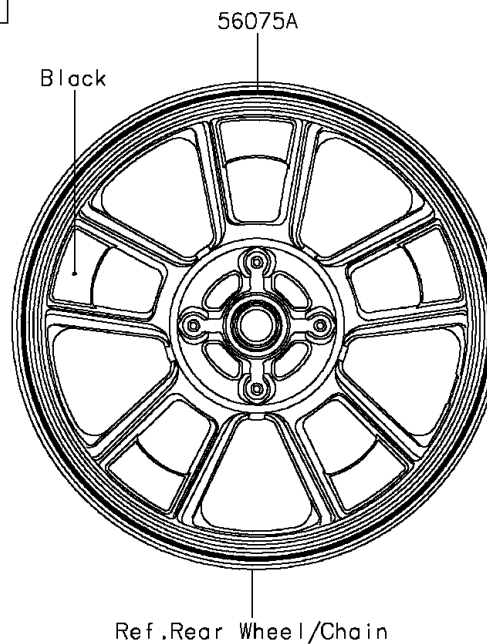

2015 Vulcan® S ABS PARTS DIAGRAM

Decals(Purple)(BFF)(CN)

F2861B

2015 Vulcan® S ABS PARTS LIST

Decals(Purple)(BFF)(CN)

ITEM NAME	PART NUMBER	QUANTITY
MARK,FR FENDER,ABS (Ref # 56054)	56054-1413	1
MARK,KAWASAKI,VULCAN S (Ref # 56054A)	56054-1727	1
PATTERN,FR WHEEL,SILVER,6X1497 (Ref # 56075)	56075-0183	1
PATTERN,RR WHEEL,SILVER,6X1425 (Ref # 56075A)	56075-0184	1
RIM STRIPE APPLICATOR (Ref # 57001)	57001-1752	1