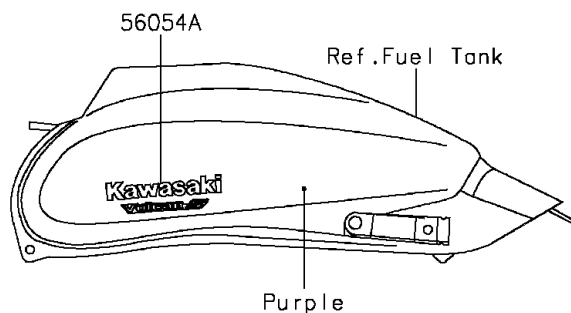

2015 Vulcan® S ABS PARTS DIAGRAM

Decals(Purple)(BFF)(CN)

F2861B

2015 Vulcan® S ABS PARTS LIST

Decals(Purple)(BFF)(CN)

ITEM NAME	PART NUMBER	QUANTITY
MARK,FR FENDER,ABS (Ref # 56054)	56054-1413	1
MARK,KAWASAKI,VULCAN S (Ref # 56054A)	56054-1727	1
PATTERN,FR WHEEL,SILVER,6X1497 (Ref # 56075)	56075-0183	1
PATTERN,RR WHEEL,SILVER,6X1425 (Ref # 56075A)	56075-0184	1
RIM STRIPE APPLICATOR (Ref # 57001)	57001-1752	1