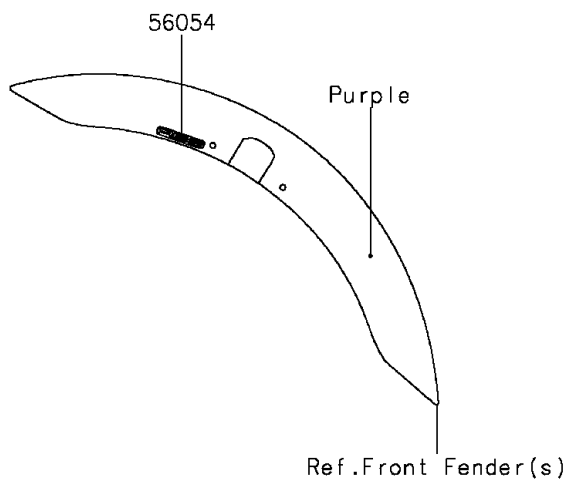

2015 Vulcan® S ABS PARTS DIAGRAM

Decals(Purple)(BFF)(CN)

F2861B

2015 Vulcan® S ABS PARTS LIST

Decals(Purple)(BFF)(CN)

ITEM NAME	PART NUMBER	QUANTITY
MARK,FR FENDER,ABS (Ref # 56054)	56054-1413	1
MARK,KAWASAKI,VULCAN S (Ref # 56054A)	56054-1727	1
PATTERN,FR WHEEL,SILVER,6X1497 (Ref # 56075)	56075-0183	1
PATTERN,RR WHEEL,SILVER,6X1425 (Ref # 56075A)	56075-0184	1
RIM STRIPE APPLICATOR (Ref # 57001)	57001-1752	1