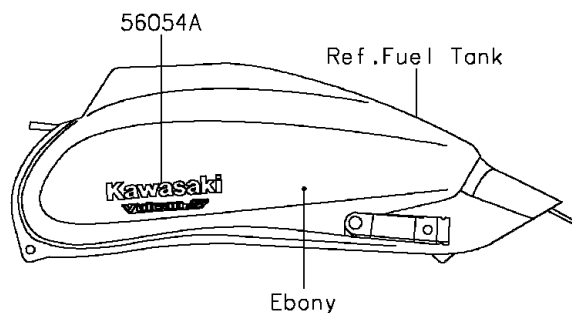

2015 Vulcan® S ABS PARTS DIAGRAM

Decals(Ebony)(BFF)

F2861A

2015 Vulcan® S ABS PARTS LIST

Decals(Ebony)(BFF)

ITEM NAME	PART NUMBER	QUANTITY
MARK,FR FENDER,ABS (Ref # 56054)	56054-1586	1
MARK,KAWASAKI,VULCAN S (Ref # 56054A)	56054-1724	1
PATTERN,FR WHEEL,GREEN,6X1497 (Ref # 56075)	56075-0177	1
PATTERN,RR WHEEL,GREEN,6X1425 (Ref # 56075A)	56075-0178	1
RIM STRIPE APPLICATOR (Ref # 57001)	57001-1752	1