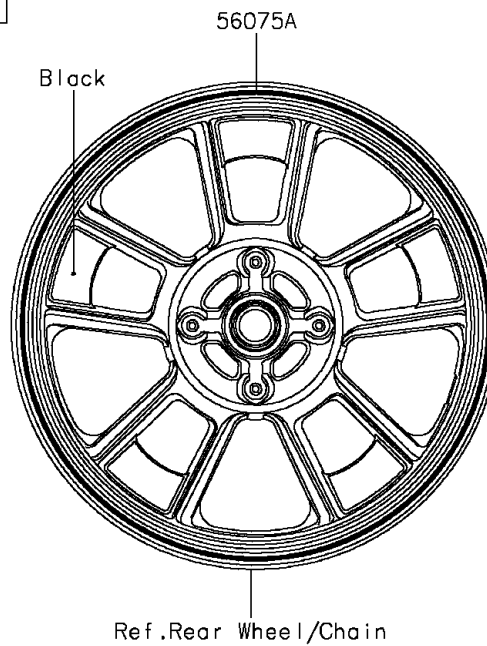

2015 Vulcan® S ABS PARTS DIAGRAM

Decals(Ebony)(BFF)

F2861A

2015 Vulcan® S ABS PARTS LIST

Decals(Ebony)(BFF)

ITEM NAME	PART NUMBER	QUANTITY
MARK,FR FENDER,ABS (Ref # 56054)	56054-1586	1
MARK,KAWASAKI,VULCAN S (Ref # 56054A)	56054-1724	1
PATTERN,FR WHEEL,GREEN,6X1497 (Ref # 56075)	56075-0177	1
PATTERN,RR WHEEL,GREEN,6X1425 (Ref # 56075A)	56075-0178	1
RIM STRIPE APPLICATOR (Ref # 57001)	57001-1752	1