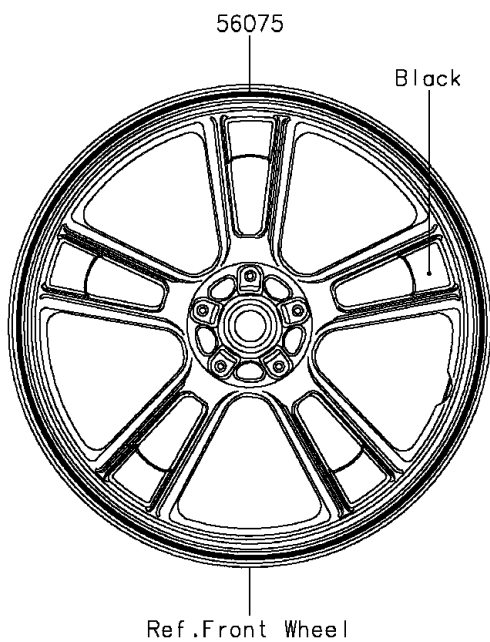

2015 Vulcan® S ABS PARTS DIAGRAM

Decals(Ebony)(BFF)

F2861A

2015 Vulcan® S ABS PARTS LIST

Decals(Ebony)(BFF)

ITEM NAME	PART NUMBER	QUANTITY
MARK,FR FENDER,ABS (Ref # 56054)	56054-1586	1
MARK,KAWASAKI,VULCAN S (Ref # 56054A)	56054-1724	1
PATTERN,FR WHEEL,GREEN,6X1497 (Ref # 56075)	56075-0177	1
PATTERN,RR WHEEL,GREEN,6X1425 (Ref # 56075A)	56075-0178	1
RIM STRIPE APPLICATOR (Ref # 57001)	57001-1752	1