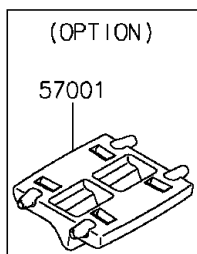

2015 Vulcan® S ABS PARTS DIAGRAM

Decals(Ebony)(BFF)

F2861A

2015 Vulcan® S ABS PARTS LIST

Decals(Ebony)(BFF)

ITEM NAME	PART NUMBER	QUANTITY
MARK,FR FENDER,ABS (Ref # 56054)	56054-1586	1
MARK,KAWASAKI,VULCAN S (Ref # 56054A)	56054-1724	1
PATTERN,FR WHEEL,GREEN,6X1497 (Ref # 56075)	56075-0177	1
PATTERN,RR WHEEL,GREEN,6X1425 (Ref # 56075A)	56075-0178	1
RIM STRIPE APPLICATOR (Ref # 57001)	57001-1752	1