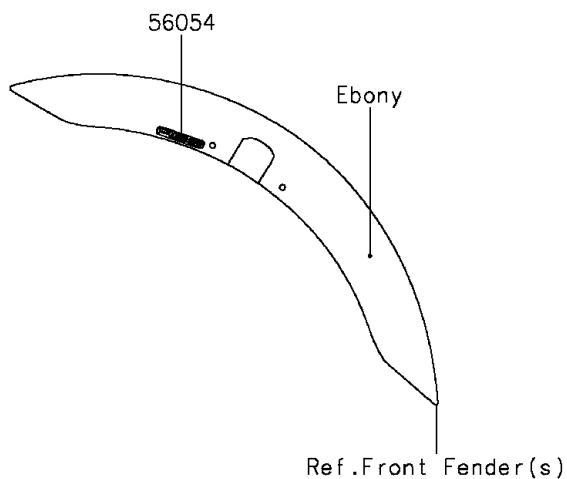

2015 Vulcan® S ABS PARTS DIAGRAM

Decals(Ebony)(BFF)

F2861A

2015 Vulcan® S ABS PARTS LIST

Decals(Ebony)(BFF)

ITEM NAME	PART NUMBER	QUANTITY
MARK,FR FENDER,ABS (Ref # 56054)	56054-1586	1
MARK,KAWASAKI,VULCAN S (Ref # 56054A)	56054-1724	1
PATTERN,FR WHEEL,GREEN,6X1497 (Ref # 56075)	56075-0177	1
PATTERN,RR WHEEL,GREEN,6X1425 (Ref # 56075A)	56075-0178	1
RIM STRIPE APPLICATOR (Ref # 57001)	57001-1752	1