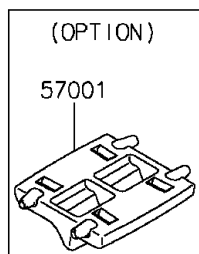

2015 Vulcan® S ABS PARTS DIAGRAM

Decals(Green)(BFF)

F2861

2015 Vulcan® S ABS PARTS LIST

Decals(Green)(BFF)

ITEM NAME	PART NUMBER	QUANTITY
MARK,FR FENDER,ABS (Ref # 56054)	56054-1412	1
MARK,KAWASAKI,VULCAN S (Ref # 56054A)	56054-1725	1
PATTERN,FR WHEEL,GREEN,6X1497 (Ref # 56075)	56075-0177	1
PATTERN,RR WHEEL,GREEN,6X1425 (Ref # 56075A)	56075-0178	1
RIM STRIPE APPLICATOR (Ref # 57001)	57001-1752	1