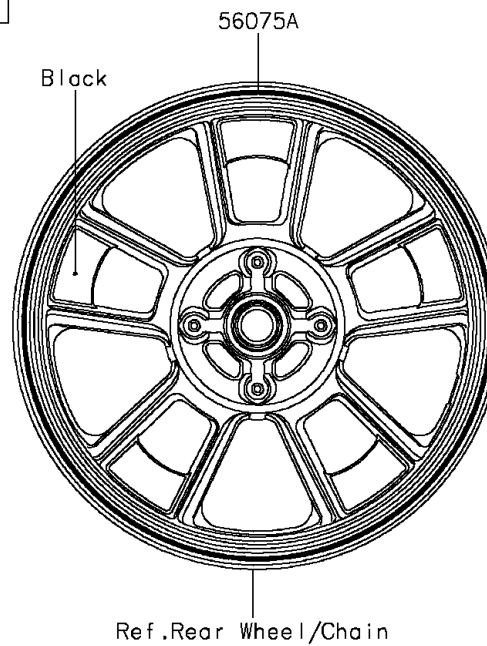

2015 Vulcan® S ABS PARTS DIAGRAM

Decals(Green)(BFF)

F2861

2015 Vulcan® S ABS PARTS LIST

Decals(Green)(BFF)

ITEM NAME	PART NUMBER	QUANTITY
MARK,FR FENDER,ABS (Ref # 56054)	56054-1412	1
MARK,KAWASAKI,VULCAN S (Ref # 56054A)	56054-1725	1
PATTERN,FR WHEEL,GREEN,6X1497 (Ref # 56075)	56075-0177	1
PATTERN,RR WHEEL,GREEN,6X1425 (Ref # 56075A)	56075-0178	1
RIM STRIPE APPLICATOR (Ref # 57001)	57001-1752	1