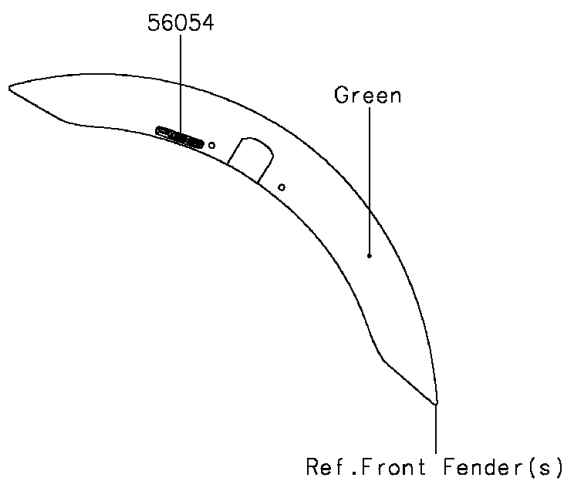

2015 Vulcan® S ABS PARTS DIAGRAM

Decals(Green)(BFF)

F2861

2015 Vulcan® S ABS PARTS LIST

Decals(Green)(BFF)

ITEM NAME	PART NUMBER	QUANTITY
MARK,FR FENDER,ABS (Ref # 56054)	56054-1412	1
MARK,KAWASAKI,VULCAN S (Ref # 56054A)	56054-1725	1
PATTERN,FR WHEEL,GREEN,6X1497 (Ref # 56075)	56075-0177	1
PATTERN,RR WHEEL,GREEN,6X1425 (Ref # 56075A)	56075-0178	1
RIM STRIPE APPLICATOR (Ref # 57001)	57001-1752	1