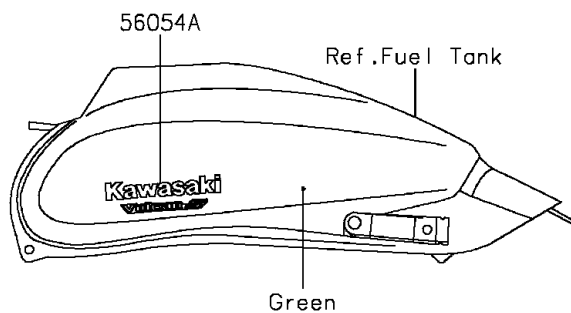

2015 Vulcan® S ABS PARTS DIAGRAM

Decals(Green)(BFF)

F2861

2015 Vulcan® S ABS PARTS LIST

Decals(Green)(BFF)

ITEM NAME	PART NUMBER	QUANTITY
MARK,FR FENDER,ABS (Ref # 56054)	56054-1412	1
MARK,KAWASAKI,VULCAN S (Ref # 56054A)	56054-1725	1
PATTERN,FR WHEEL,GREEN,6X1497 (Ref # 56075)	56075-0177	1
PATTERN,RR WHEEL,GREEN,6X1425 (Ref # 56075A)	56075-0178	1
RIM STRIPE APPLICATOR (Ref # 57001)	57001-1752	1