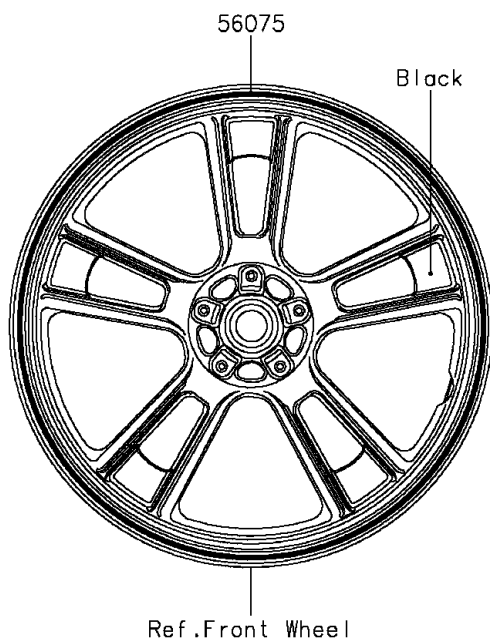

2015 Vulcan® S ABS PARTS DIAGRAM

Decals(Green)(BFF)

F2861

2015 Vulcan® S ABS PARTS LIST

Decals(Green)(BFF)

ITEM NAME	PART NUMBER	QUANTITY
MARK,FR FENDER,ABS (Ref # 56054)	56054-1412	1
MARK,KAWASAKI,VULCAN S (Ref # 56054A)	56054-1725	1
PATTERN,FR WHEEL,GREEN,6X1497 (Ref # 56075)	56075-0177	1
PATTERN,RR WHEEL,GREEN,6X1425 (Ref # 56075A)	56075-0178	1
RIM STRIPE APPLICATOR (Ref # 57001)	57001-1752	1