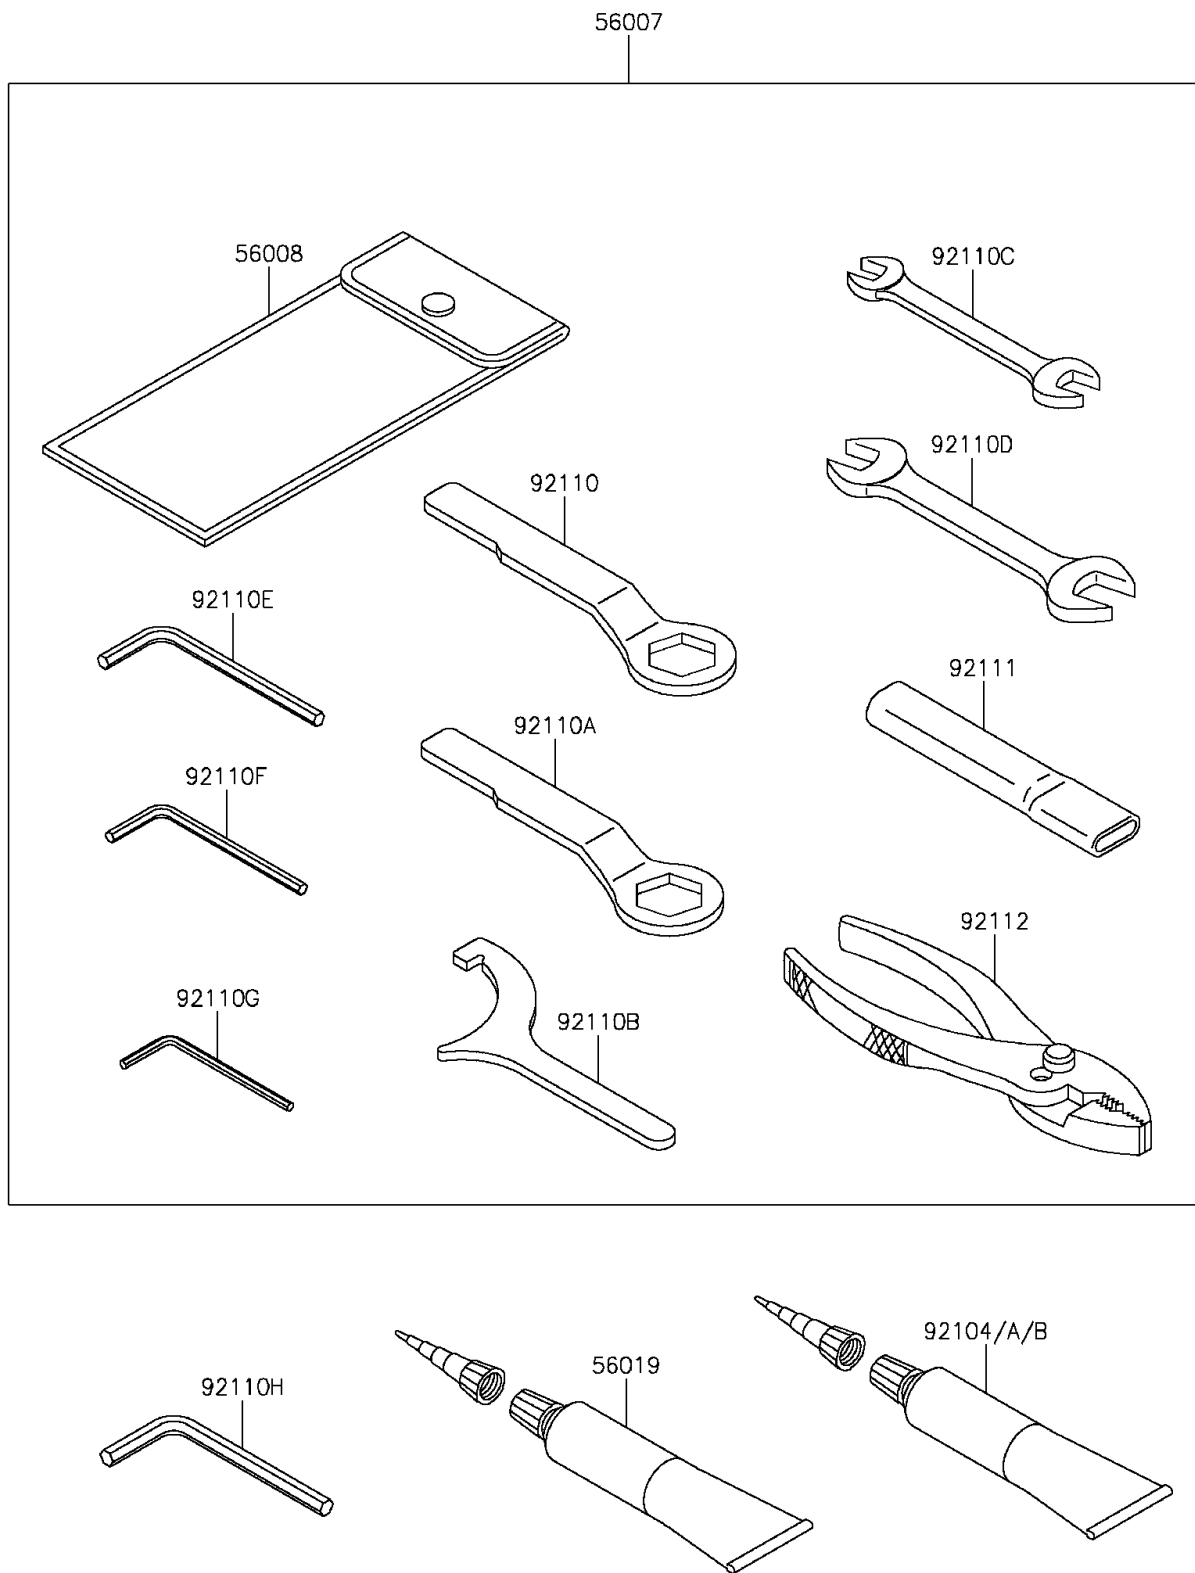

2015 Vulcan® S ABS PARTS DIAGRAM

Owner's Tools

F2810

2015 Vulcan® S ABS PARTS LIST

Owner's Tools

ITEM NAME	PART NUMBER	QUANTITY
TOOL-KIT (Ref # 56007)	56007-0129	1
BAG,TOOL (Ref # 56008)	56008-0036	1
GASKET-LIQUID,TB1211,WHITE (Ref # 56019)	56019-120	1
GASKET-LIQUID,TB1211F,CLEAR (Ref # 92104)	92104-0004	1
GASKET-LIQUID,TB1216B,BLACK (Ref # 92104A)	92104-1064	1
GASKET-LIQUID,TB1207B,BLACK (Ref # 92104B)	92104-2068	1
TOOL-WRENCH,BOX END,22MM (Ref # 92110)	92110-0064	1
TOOL-WRENCH,BOX END,27MM (Ref # 92110A)	92110-0065	1
TOOL-WRENCH,HOOK SPANNER,R37.5 (Ref # 92110B)	92110-0558	1
TOOL-WRENCH,OPEN END,10X12 (Ref # 92110C)	92110-0564	1
TOOL-WRENCH,OPEN END,12X14 (Ref # 92110D)	92110-0565	1
TOOL-WRENCH,ALLEN,5MM (Ref # 92110E)	92110-0566	1
TOOL-WRENCH,ALLEN,4MM (Ref # 92110F)	92110-0567	1
TOOL-WRENCH,ALLEN,3MM (Ref # 92110G)	92110-0577	1
TOOL-WRENCH,ALLEN,6MM (Ref # 92110H)	92110-0587	1
TOOL-BAR,WRENCH (Ref # 92111)	92111-0008	1
TOOL-PLIERS (Ref # 92112)	92112-0007	1