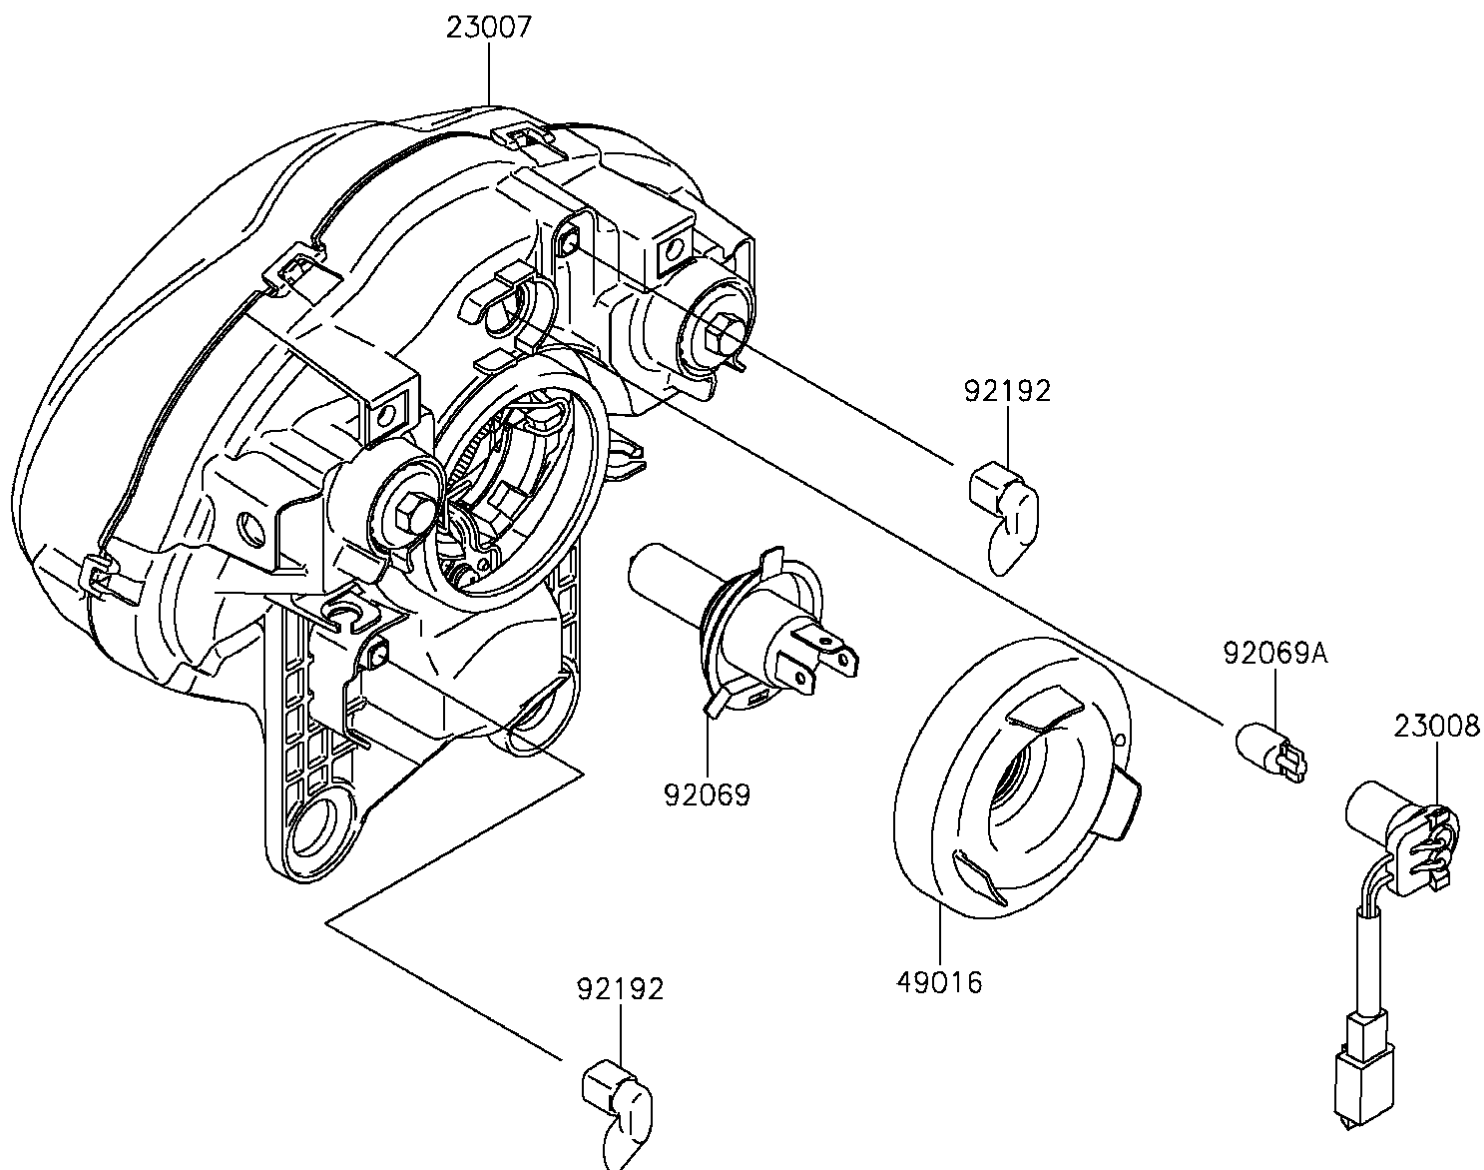

2015 Vulcan® S ABS PARTS DIAGRAM

Headlight(s)

F2710

2015 Vulcan® S ABS PARTS LIST

Headlight(s)

ITEM NAME	PART NUMBER	QUANTITY
LENS-COMP (Ref # 23007)	23007-0191	1
SOCKET-ASSY (Ref # 23008)	23008-0158	1
COVER-SEAL (Ref # 49016)	49016-0627	1
BULB,12V 60/55W,H4 (Ref # 92069)	92069-0050	1
BULB,12V 5W (Ref # 92069A)	92069-1016	1
TUBE,BREATHER (Ref # 92192)	92192-1528	1