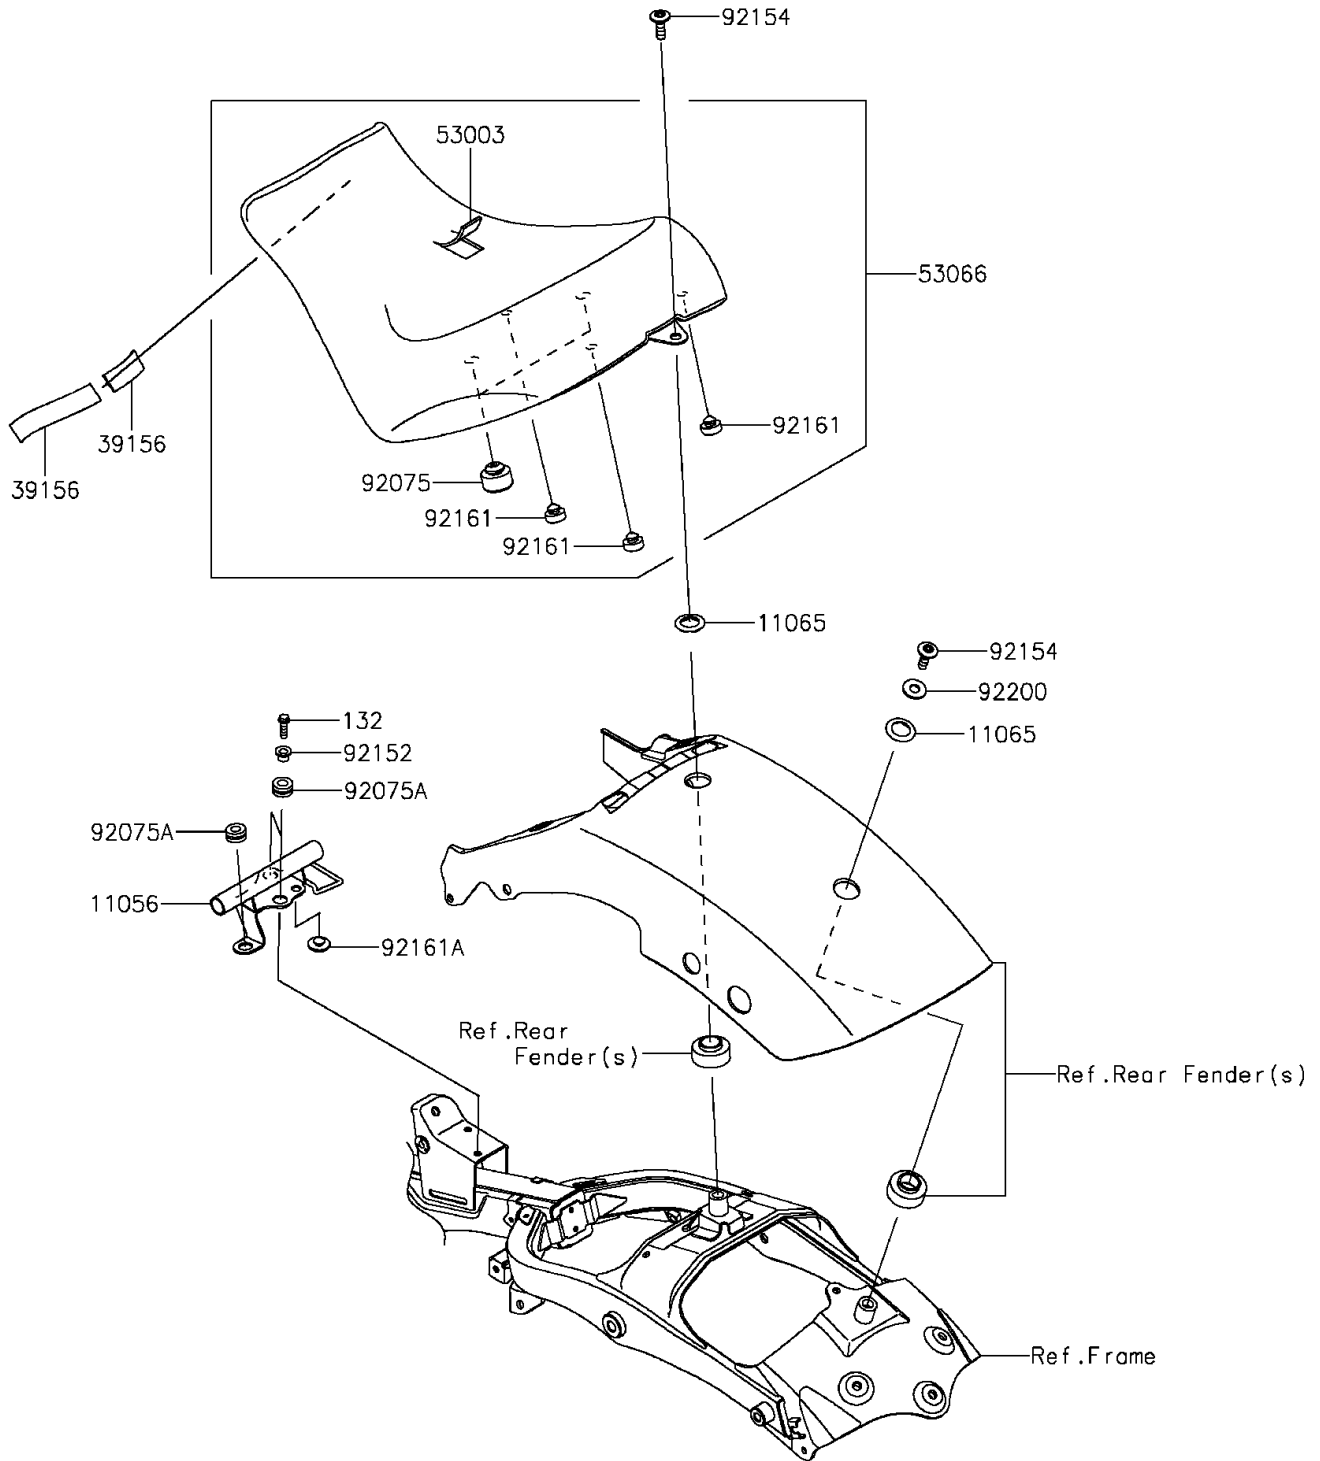

2015 Vulcan® S ABS PARTS DIAGRAM

Seat

F2510

2015 Vulcan® S ABS PARTS LIST

Seat

ITEM NAME	PART NUMBER	QUANTITY
BOLT-FLANGED-SMALL,6X20 (Ref # 132)	132BA0620	1
BRACKET,SEAT (Ref # 11056)	11056-4009	1
CAP (Ref # 11065)	11065-0872	1
PAD,20X100X2 (Ref # 39156)	39156-1934	1
LEATHER,FR SEAT,BLACK (Ref # 53003)	53003-0387-MA	1
SEAT-ASSY,FR,BLACK (Ref # 53066)	53066-0502-MA	1
DAMPER (Ref # 92075)	92075-015	1
DAMPER (Ref # 92075A)	92075-1880	1
COLLAR,6.8X10X11.6 (Ref # 92152)	92152-0977	1
BOLT,SOCKET,8X25 (Ref # 92154)	92154-1805	1
DAMPER,10X20X8 (Ref # 92161)	92161-0855	1
DAMPER,8X22X10 (Ref # 92161A)	92161-1685	1
WASHER,10.5X24X2 (Ref # 92200)	92200-0987	1