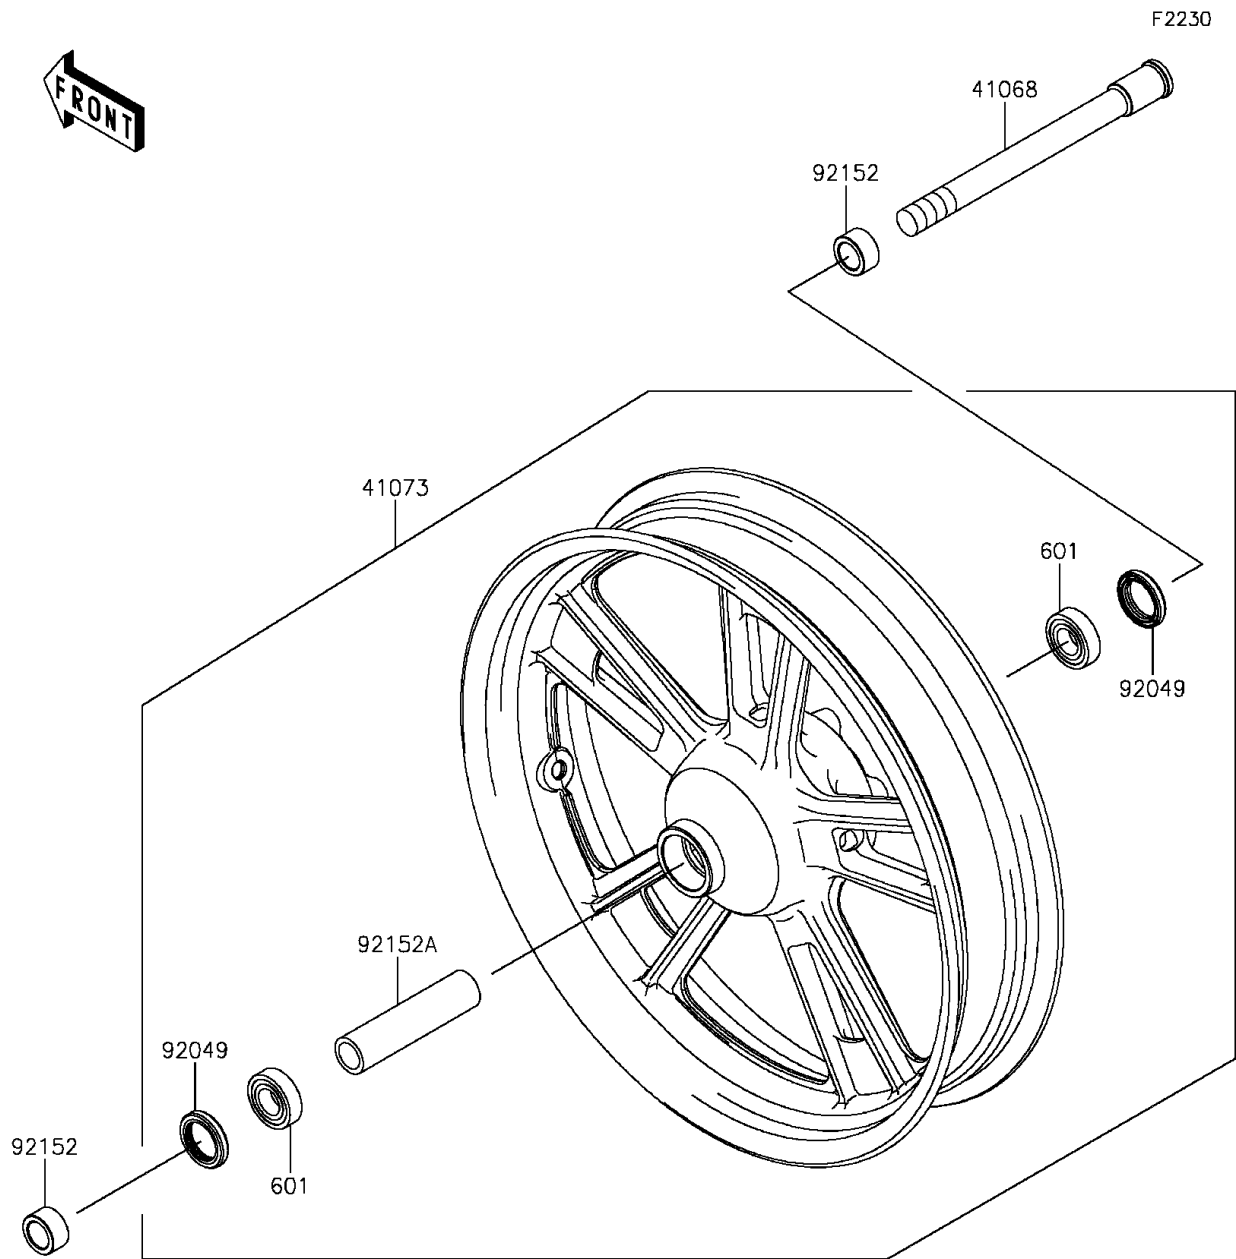

## 2015 Vulcan® S ABS PARTS DIAGRAM

Front Wheel

## 2015 Vulcan® S ABS PARTS LIST

Front Wheel

ITEM NAME	PART NUMBER	QUANTITY
BEARING-BALL,#6004UUC3 (Ref # 601)	601B6004UU	1
AXLE,FR (Ref # 41068)	41068-0059	1
WHEEL-ASSY,FR,G.BLACK (Ref # 41073)	41073-0653-QT	1
SEAL-OIL,BJN30427 (Ref # 92049)	92049-0130	1
COLLAR,20X30X15.5 (Ref # 92152)	92152-0946	1
COLLAR,20.2X28X115 (Ref # 92152A)	92152-0958	1