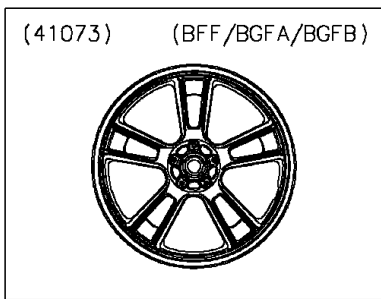

## 2015 Vulcan® S ABS PARTS DIAGRAM

Front Wheel

## 2015 Vulcan® S ABS PARTS LIST

Front Wheel

ITEM NAME	PART NUMBER	QUANTITY
BEARING-BALL,#6004UUC3 (Ref # 601)	601B6004UU	1
AXLE,FR (Ref # 41068)	41068-0059	1
WHEEL-ASSY,FR,G.BLACK (Ref # 41073)	41073-0653-QT	1
SEAL-OIL,BJN30427 (Ref # 92049)	92049-0130	1
COLLAR,20X30X15.5 (Ref # 92152)	92152-0946	1
COLLAR,20.2X28X115 (Ref # 92152A)	92152-0958	1