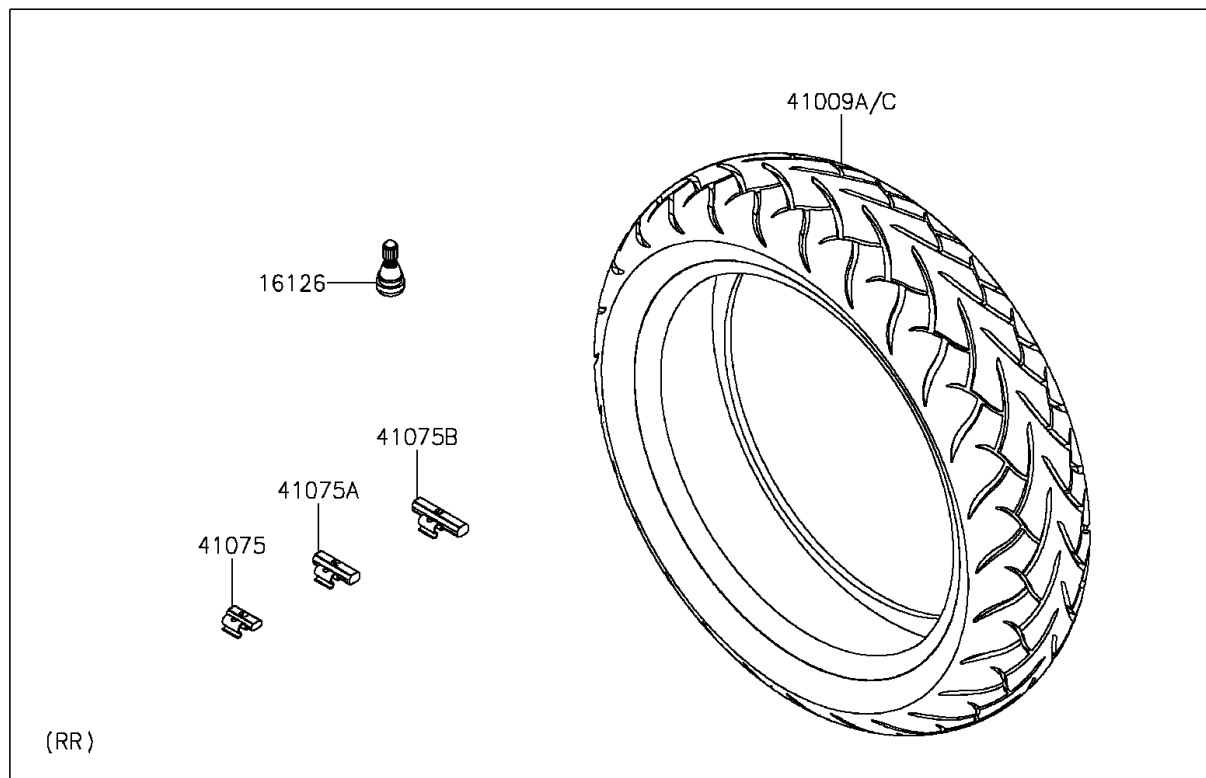

2015 Vulcan® S ABS PARTS DIAGRAM

Tires

F2210

2015 Vulcan® S ABS PARTS LIST

Tires

ITEM NAME	PART NUMBER	QUANTITY
VALVE,TIRE (Ref # 16126)	16126-1140	1
TIRE,FR,120/70R18(59H),D220F (Ref # 41009)	41009-0572	1
TIRE,RR,160/60R17(69H),D220 (Ref # 41009A)	41009-0573	1
BALANCER-WHEEL,10G,SILVER (Ref # 41075)	41075-0007	1
BALANCER-WHEEL,20G,SILVER (Ref # 41075A)	41075-0008	1
BALANCER-WHEEL,30G,SILVER (Ref # 41075B)	41075-0009	1