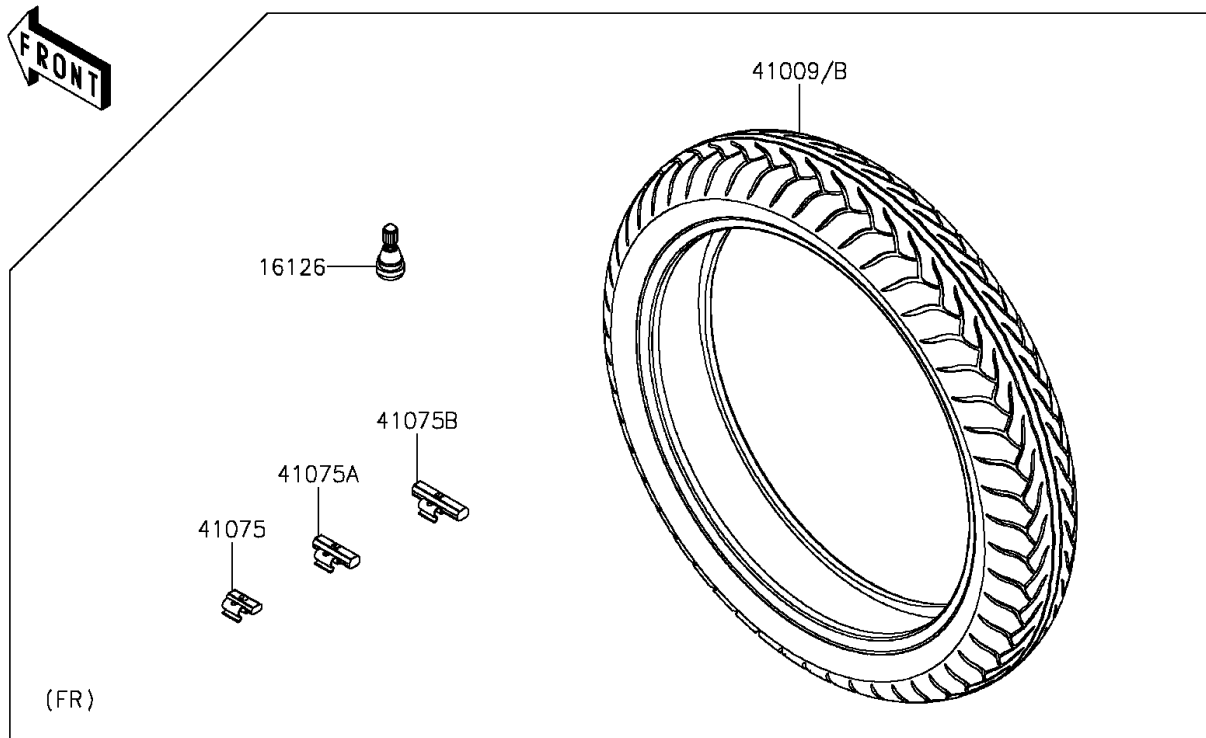

2015 Vulcan® S ABS PARTS DIAGRAM

Tires

F2210

2015 Vulcan® S ABS PARTS LIST

Tires

ITEM NAME	PART NUMBER	QUANTITY
VALVE,TIRE (Ref # 16126)	16126-1140	1
TIRE,FR,120/70R18(59H),D220F (Ref # 41009)	41009-0572	1
TIRE,RR,160/60R17(69H),D220 (Ref # 41009A)	41009-0573	1
BALANCER-WHEEL,10G,SILVER (Ref # 41075)	41075-0007	1
BALANCER-WHEEL,20G,SILVER (Ref # 41075A)	41075-0008	1
BALANCER-WHEEL,30G,SILVER (Ref # 41075B)	41075-0009	1