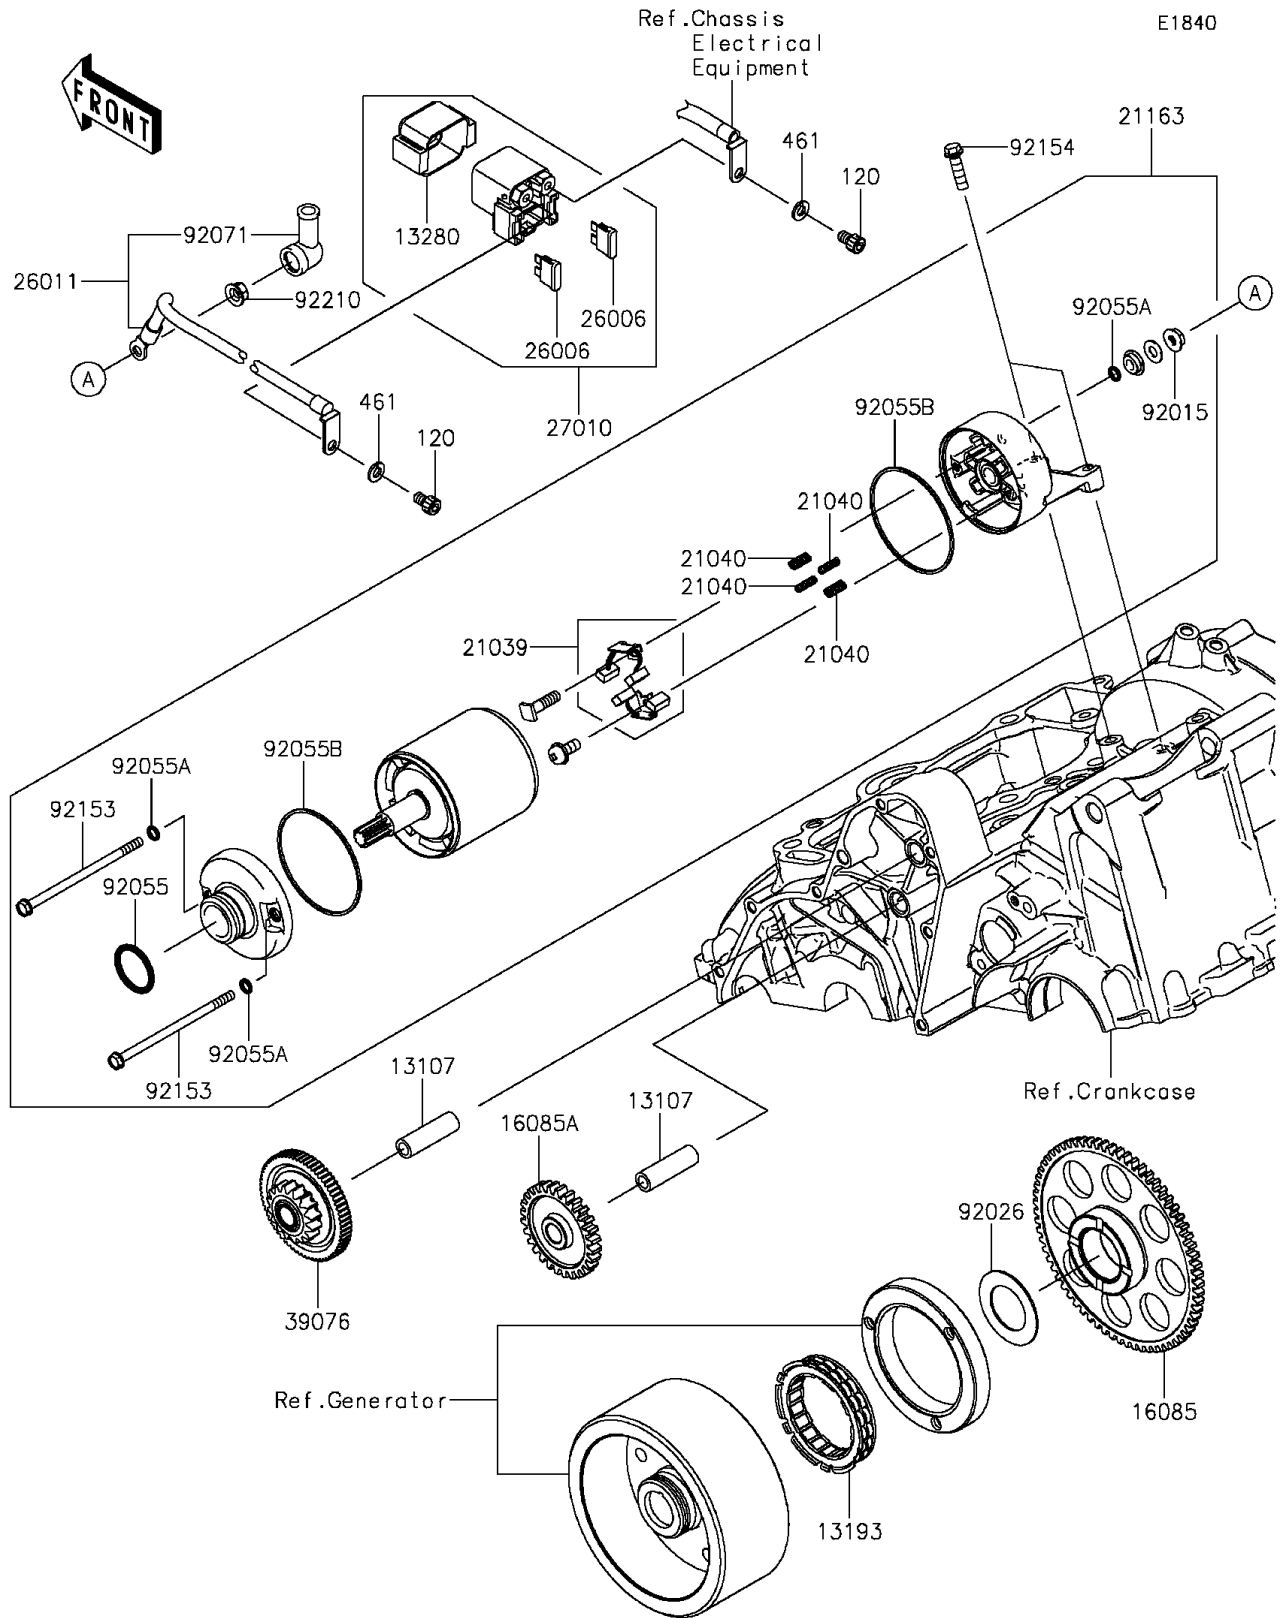

2015 Vulcan® S ABS PARTS DIAGRAM

Starter Motor

2015 Vulcan® S ABS PARTS LIST

Starter Motor

ITEM NAME	PART NUMBER	QUANTITY
BOLT-SOCKET,6X10 (Ref # 120)	120CB0610	1
WASHER-SPRING,6MM (Ref # 461)	461DB0600	1
SHAFT,IDLE GEAR (Ref # 13107)	13107-1106	1
CLUTCH-ASSY-ONEWAY (Ref # 13193)	13193-0006	1
HOLDER (Ref # 13280)	13280-0710	1
GEAR,67T (Ref # 16085)	16085-0076	1
GEAR,IDLE,28T (Ref # 16085A)	16085-0148	1
BRUSH,CARBON (Ref # 21039)	21039-0004	1
SPRING-BRUSH (Ref # 21040)	21040-0003	1
STARTER-ELECTRIC (Ref # 21163)	21163-0040	1
FUSE,BLADE,30A,GREEN (Ref # 26006)	26006-1006	1
WIRE-LEAD (Ref # 26011)	26011-0859	1
SWITCH,MAGNETIC (Ref # 27010)	27010-0709	1
LIMITER,16T&66T (Ref # 39076)	39076-0023	1
NUT,STARTER MOTOR (Ref # 92015)	92015-1476	1
SPACER,29.1X47.5X1.2 (Ref # 92026)	92026-087	1
RING-O (Ref # 92055)	92055-1276	1
RING-O,4.5X2.0 (Ref # 92055A)	92055-1370	1
RING-O,STARTER MOTOR (Ref # 92055B)	92055-1381	1
GROMMET (Ref # 92071)	92071-0024	1
BOLT (Ref # 92153)	92153-1783	1
BOLT,FLANGED,6X22 (Ref # 92154)	92154-0504	1
NUT,6MM (Ref # 92210)	92210-0188	1