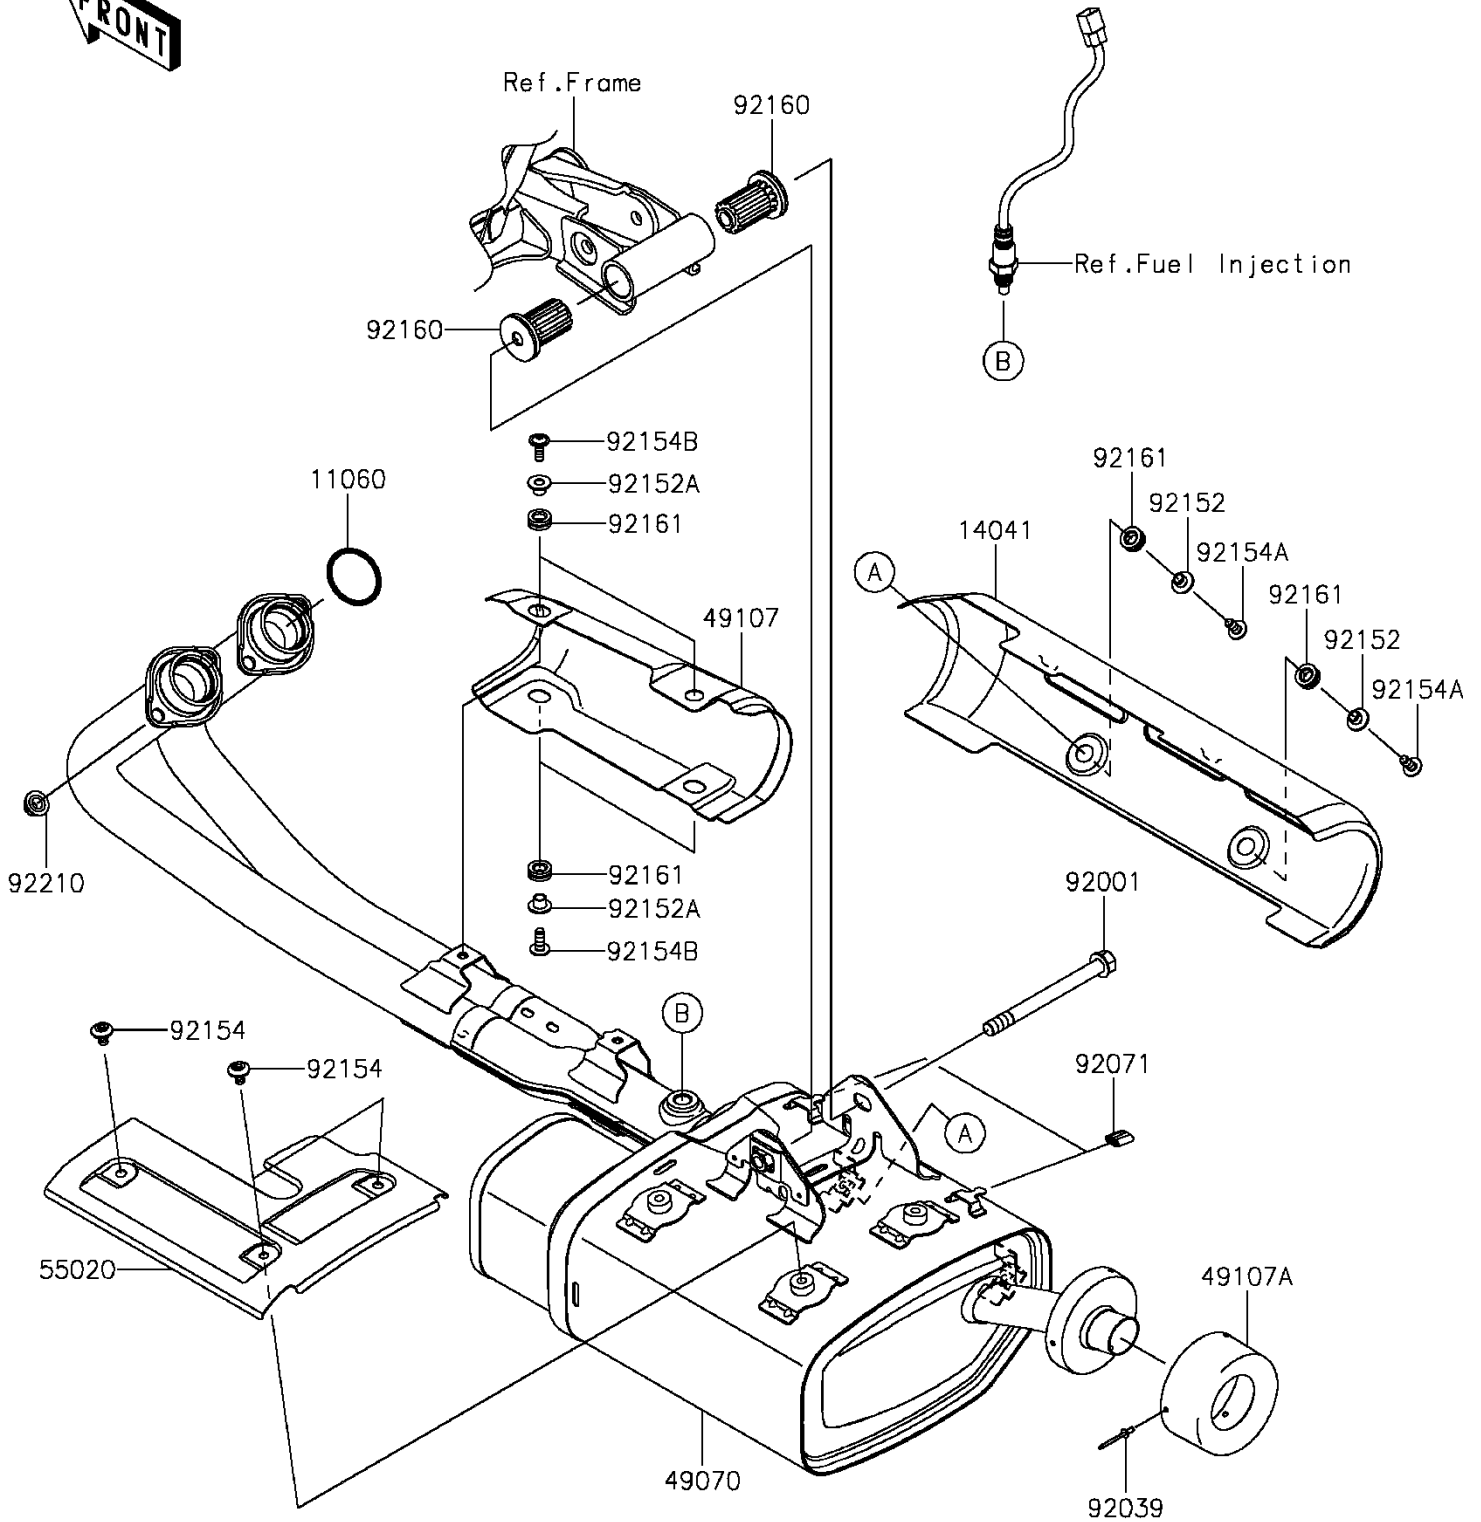

2015 Vulcan® S ABS PARTS DIAGRAM

Muffler(s)

E1140

2015 Vulcan® S ABS PARTS LIST

Muffler(s)

ITEM NAME	PART NUMBER	QUANTITY
GASKET,EXHAUST PIPE HOLDER (Ref # 11060)	11060-1103	1
COVER-COMP,MUFFLER (Ref # 14041)	14041-0581	1
MUFFLER-COMP (Ref # 49070)	49070-0815	1
COVER-EXHAUST PIPE,FR (Ref # 49107)	49107-0776	1
COVER-EXHAUST PIPE,END (Ref # 49107A)	49107-0777	1
GUARD,MUFFLER (Ref # 55020)	55020-1855	1
BOLT,FLANGED,10X110 (Ref # 92001)	92001-1602	1
RIVET (Ref # 92039)	92039-0088	1
GROMMET (Ref # 92071)	92071-1270	1
COLLAR,6.3X8.3X7.2 (Ref # 92152)	92152-1602	1
COLLAR (Ref # 92152A)	92152-1988	1
BOLT,SOCKET,6X10 (Ref # 92154)	92154-0774	1
BOLT,SOCKET,6X14 (Ref # 92154A)	92154-0856	1
BOLT,SOCKET,6X16 (Ref # 92154B)	92154-1678	1
DAMPER (Ref # 92160)	92160-1423	1
DAMPER (Ref # 92161)	92161-1475	1
NUT,8MM (Ref # 92210)	92210-1114	1