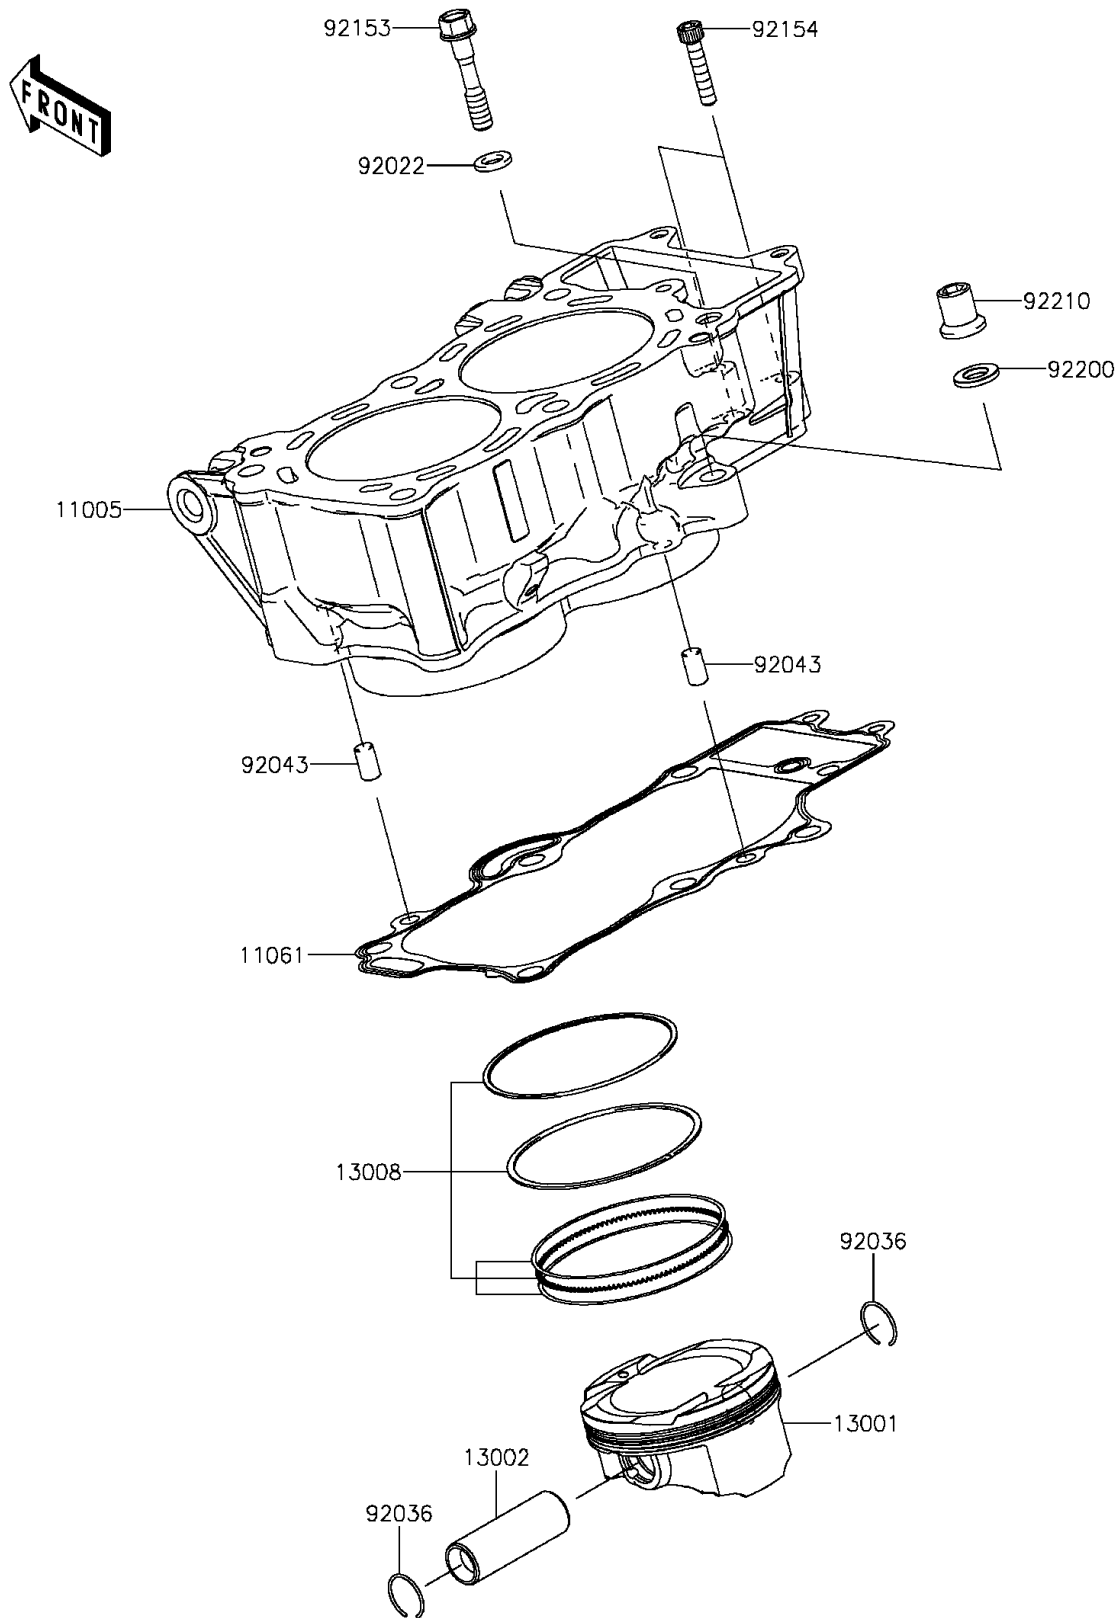

2015 Vulcan® S ABS PARTS DIAGRAM

Cylinder/Piston(s)

E1120

2015 Vulcan® S ABS PARTS LIST

Cylinder/Piston(s)

ITEM NAME	PART NUMBER	QUANTITY
CYLINDER-ENGINE (Ref # 11005)	11005-0580	1
GASKET,CYLINDER BASE (Ref # 11061)	11061-0171	1
PISTON-ENGINE (Ref # 13001)	13001-0760	1
PIN-PISTON (Ref # 13002)	13002-0007	1
RING-SET-PISTON (Ref # 13008)	13008-1196	1
WASHER,9X15.5X2 (Ref # 92022)	92022-1401	1
RING-SNAP,PISTON PIN (Ref # 92036)	92036-008	1
PIN,8X14 (Ref # 92043)	92043-1567	1
BOLT,8X43 (Ref # 92153)	92153-1011	1
BOLT,SOCKET,6X30 (Ref # 92154)	92154-0116	1
WASHER,10.5X19X2.3 (Ref # 92200)	92200-0363	1
NUT (Ref # 92210)	92210-0223	1