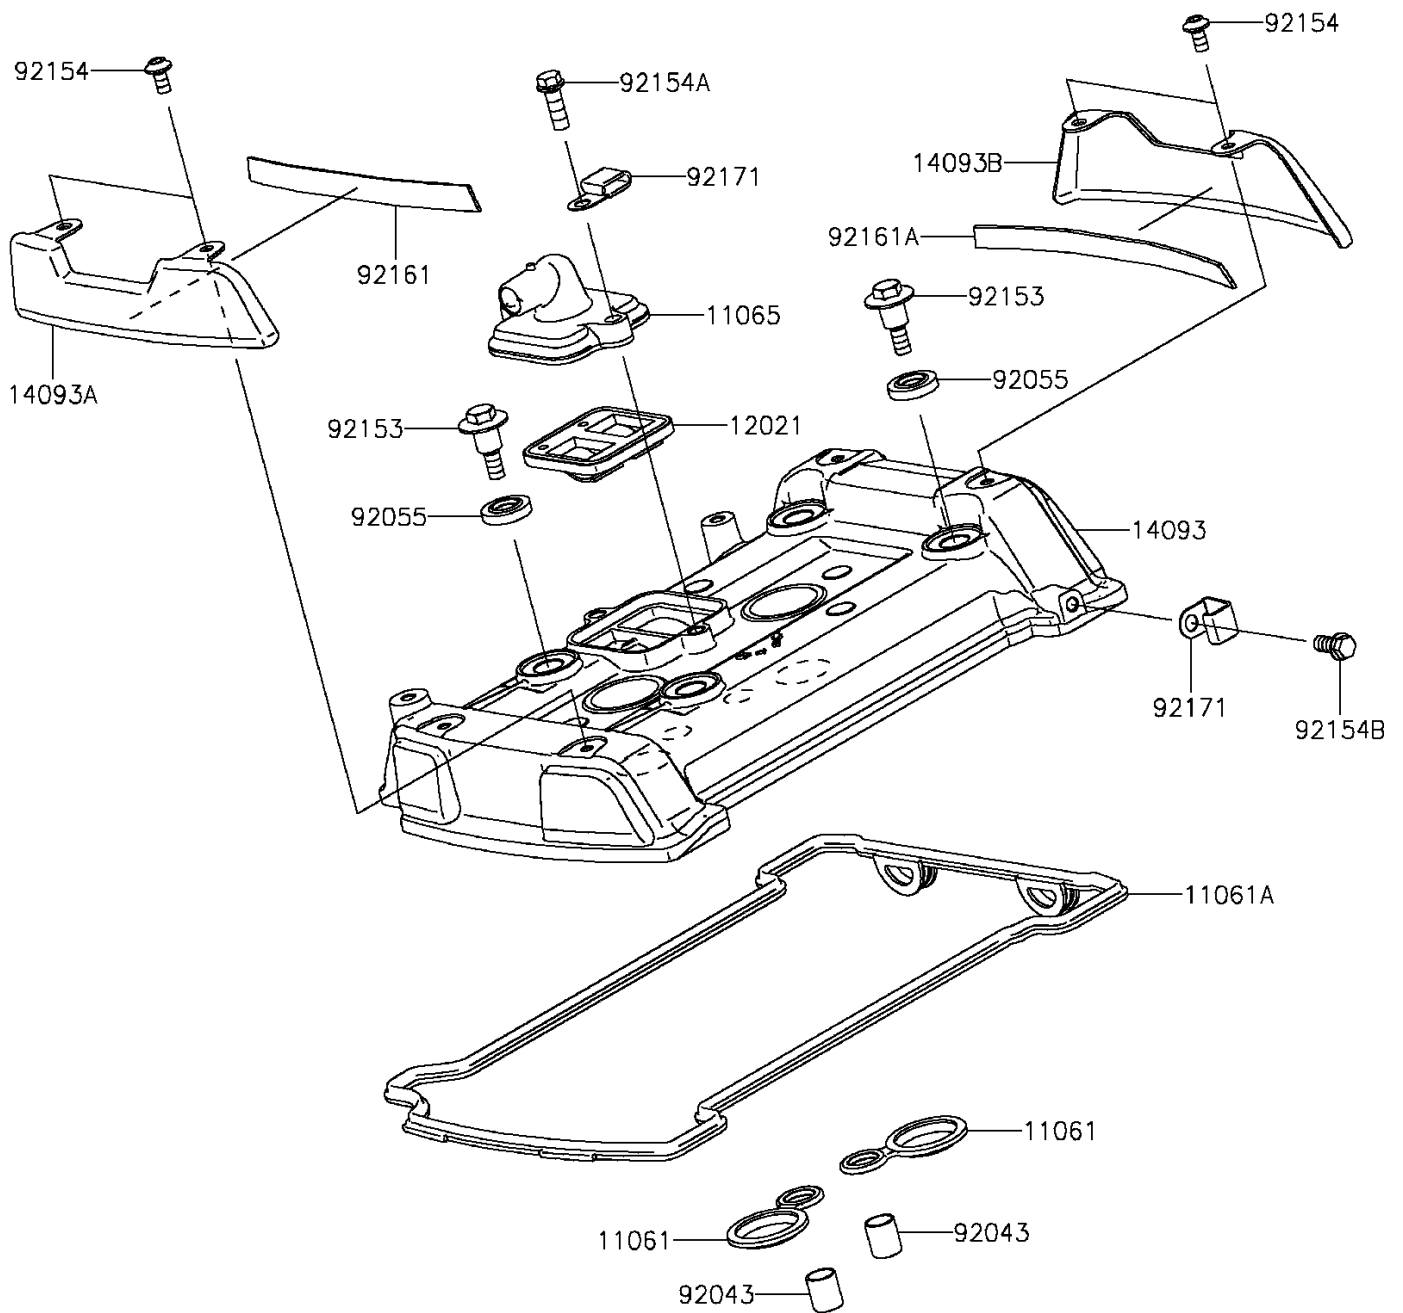

2015 Vulcan® S ABS PARTS DIAGRAM

Cylinder Head Cover

E1112

2015 Vulcan® S ABS PARTS LIST

Cylinder Head Cover

ITEM NAME	PART NUMBER	QUANTITY
GASKET,SPARK PLUG HOLE (Ref # 11061)	11061-0105	1
GASKET,HEAD COVER (Ref # 11061A)	11061-0926	1
CAP (Ref # 11065)	11065-0709	1
VALVE-ASSY-REED (Ref # 12021)	12021-0708	1
COVER,HEAD (Ref # 14093)	14093-0053	1
COVER,DRESS,LH (Ref # 14093A)	14093-0361	1
COVER,DRESS,RH (Ref # 14093B)	14093-0362	1
PIN,10.1X12X14 (Ref # 92043)	92043-4009	1
RING-O,HEAD COVER BOLT (Ref # 92055)	92055-0195	1
BOLT,HEAD COVER (Ref # 92153)	92153-0793	1
BOLT,SOCKET,5X10 (Ref # 92154)	92154-1691	1
BOLT,FLANGED,6X18 (Ref # 92154A)	92154-1775	1
BOLT,FLANGED,6X12 (Ref # 92154B)	92154-1776	1
DAMPER,DRESS COVER,LH (Ref # 92161)	92161-1765	1
DAMPER,DRESS COVER,RH (Ref # 92161A)	92161-1766	1
CLAMP (Ref # 92171)	92171-0813	1