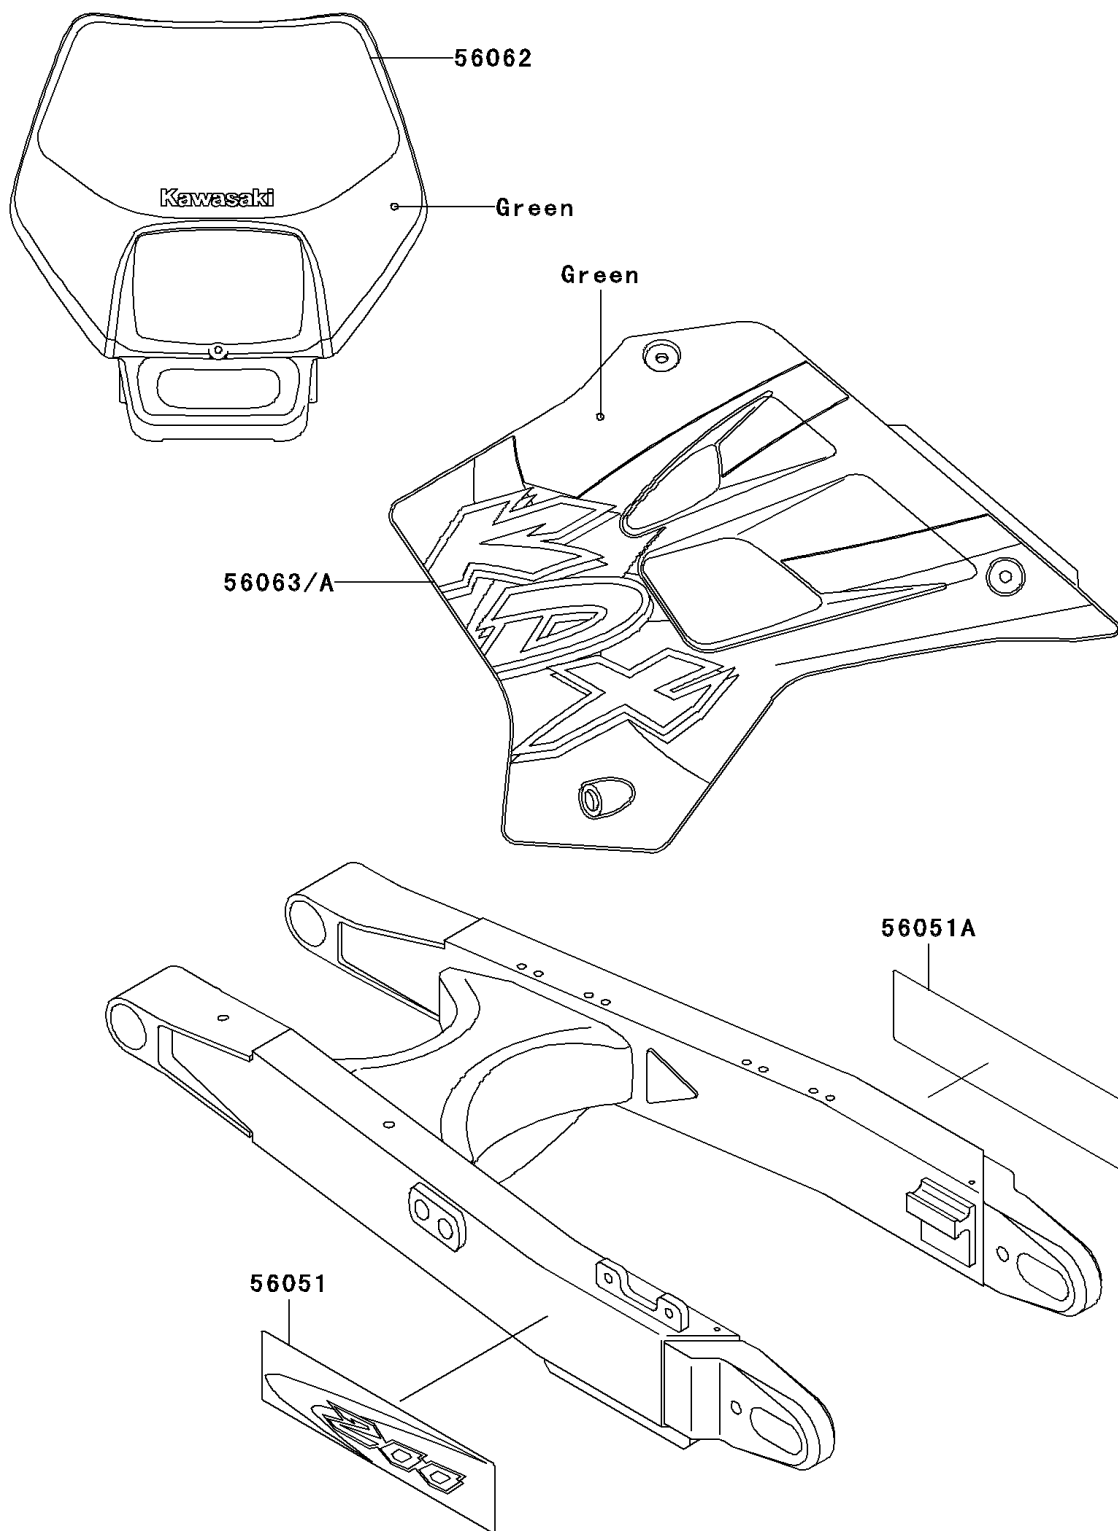

2000 KDX™200 PARTS DIAGRAM

Decals(KDX200-H6)

F2861

2000 KDX™200 PARTS LIST

Decals(KDX200-H6)

ITEM NAME	PART NUMBER	QUANTITY
MARK,SWING ARM,LH,200 (Ref # 56051)	56051-1862	1
MARK,SWING ARM,RH,200 (Ref # 56051A)	56051-1880	1
PATTERN,HEAD LAMP COVER (Ref # 56062)	56062-1521	1
PATTERN,SHROUD,LH (Ref # 56063)	56063-1181	1
PATTERN,SHROUD,RH (Ref # 56063A)	56063-1182	1