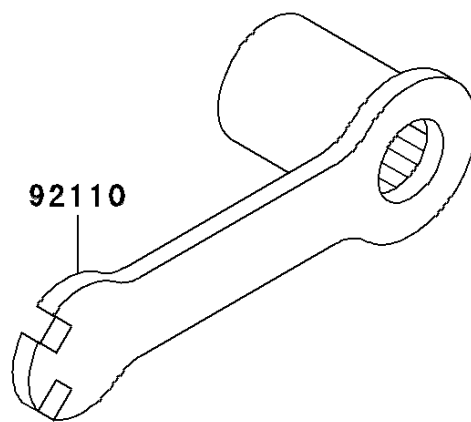

2000 KDX™200 PARTS DIAGRAM

Owner's Tools

F2810

2000 KDX™200 PARTS LIST

Owner's Tools

ITEM NAME	PART NUMBER	QUANTITY
GASKET-LIQUID,TUBE,100G,SILVER (Ref # 92104)	92104-002	1
TOOL-WRENCH,BOX,21MM&SPOKE (Ref # 92110)	92110-1142	1