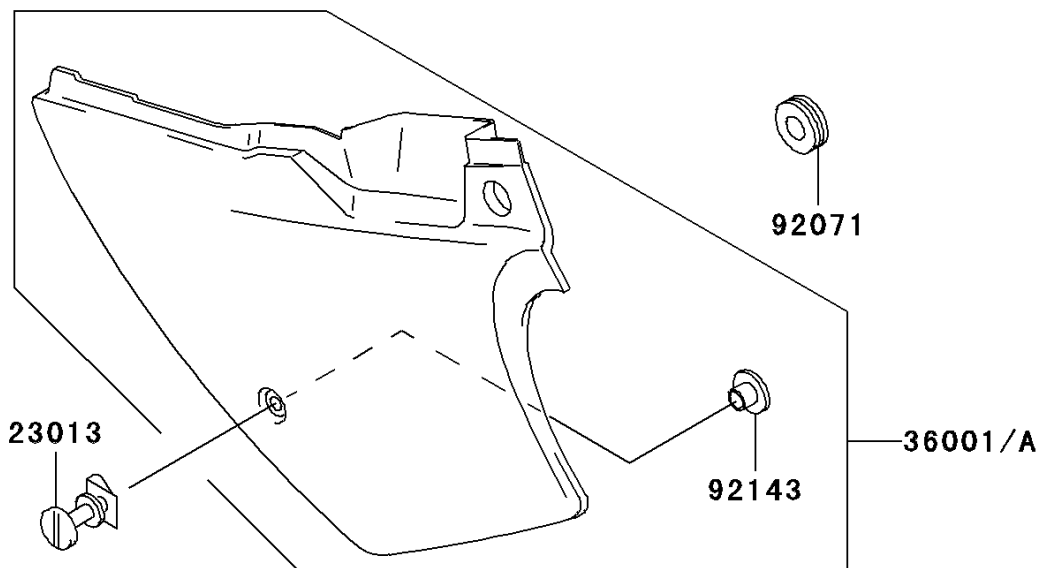

2000 KDX™200 PARTS DIAGRAM

Side Covers/Chain Cover

F2610

2000 KDX™200 PARTS LIST

Side Covers/Chain Cover

ITEM NAME	PART NUMBER	QUANTITY
SCREW-ASSY (Ref # 23013)	23013-1051	1
COVER-SIDE,LH,P.WHITE (Ref # 36001A)	36001-1526-6F	1
COVER-SIDE,RH,P.WHITE (Ref # 36001C)	36001-1527-6F	1
GROMMET (Ref # 92071)	92071-056	1
DAMPER (Ref # 92075)	92075-1967	1
DAMPER,AIR FILTER (Ref # 92075A)	92075-217	1
COLLAR (Ref # 92143)	92143-1196	1
BOLT,6X20 (Ref # 92150)	92150-1339	1