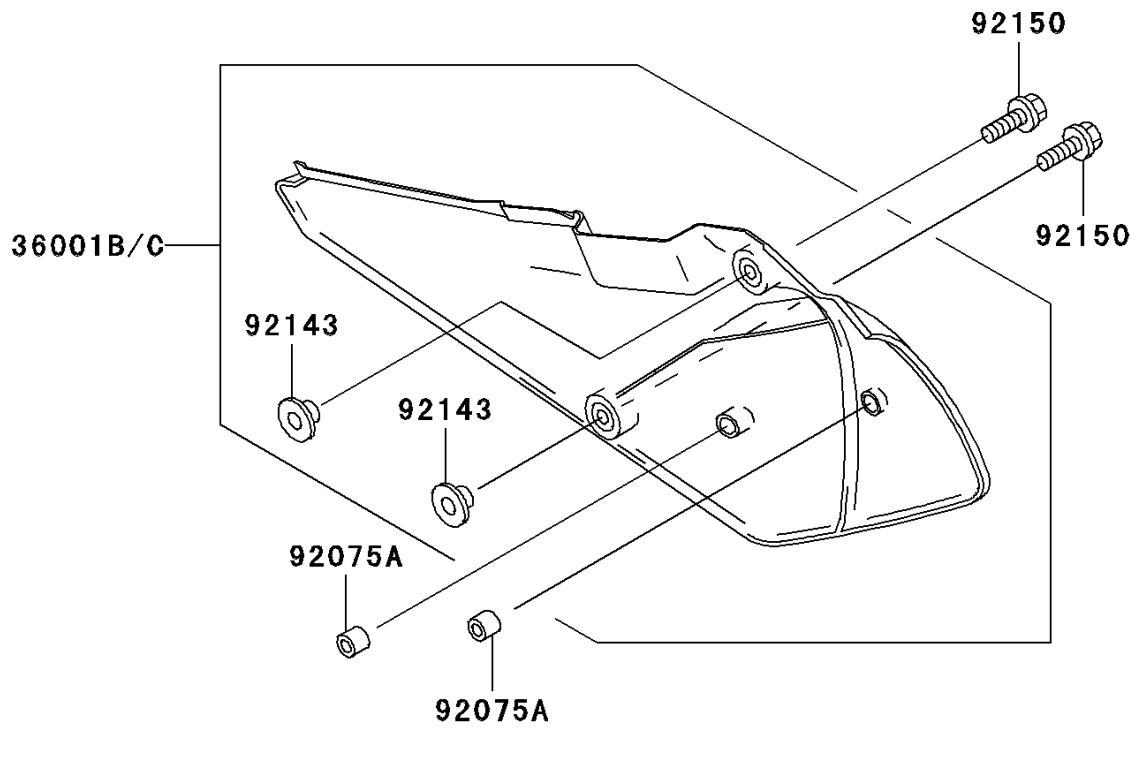

2000 KDX™200 PARTS DIAGRAM

Side Covers/Chain Cover

F2610

2000 KDX™200 PARTS LIST

Side Covers/Chain Cover

ITEM NAME	PART NUMBER	QUANTITY
SCREW-ASSY (Ref # 23013)	23013-1051	1
COVER-SIDE,LH,P.WHITE (Ref # 36001A)	36001-1526-6F	1
COVER-SIDE,RH,P.WHITE (Ref # 36001C)	36001-1527-6F	1
GROMMET (Ref # 92071)	92071-056	1
DAMPER (Ref # 92075)	92075-1967	1
DAMPER,AIR FILTER (Ref # 92075A)	92075-217	1
COLLAR (Ref # 92143)	92143-1196	1
BOLT,6X20 (Ref # 92150)	92150-1339	1