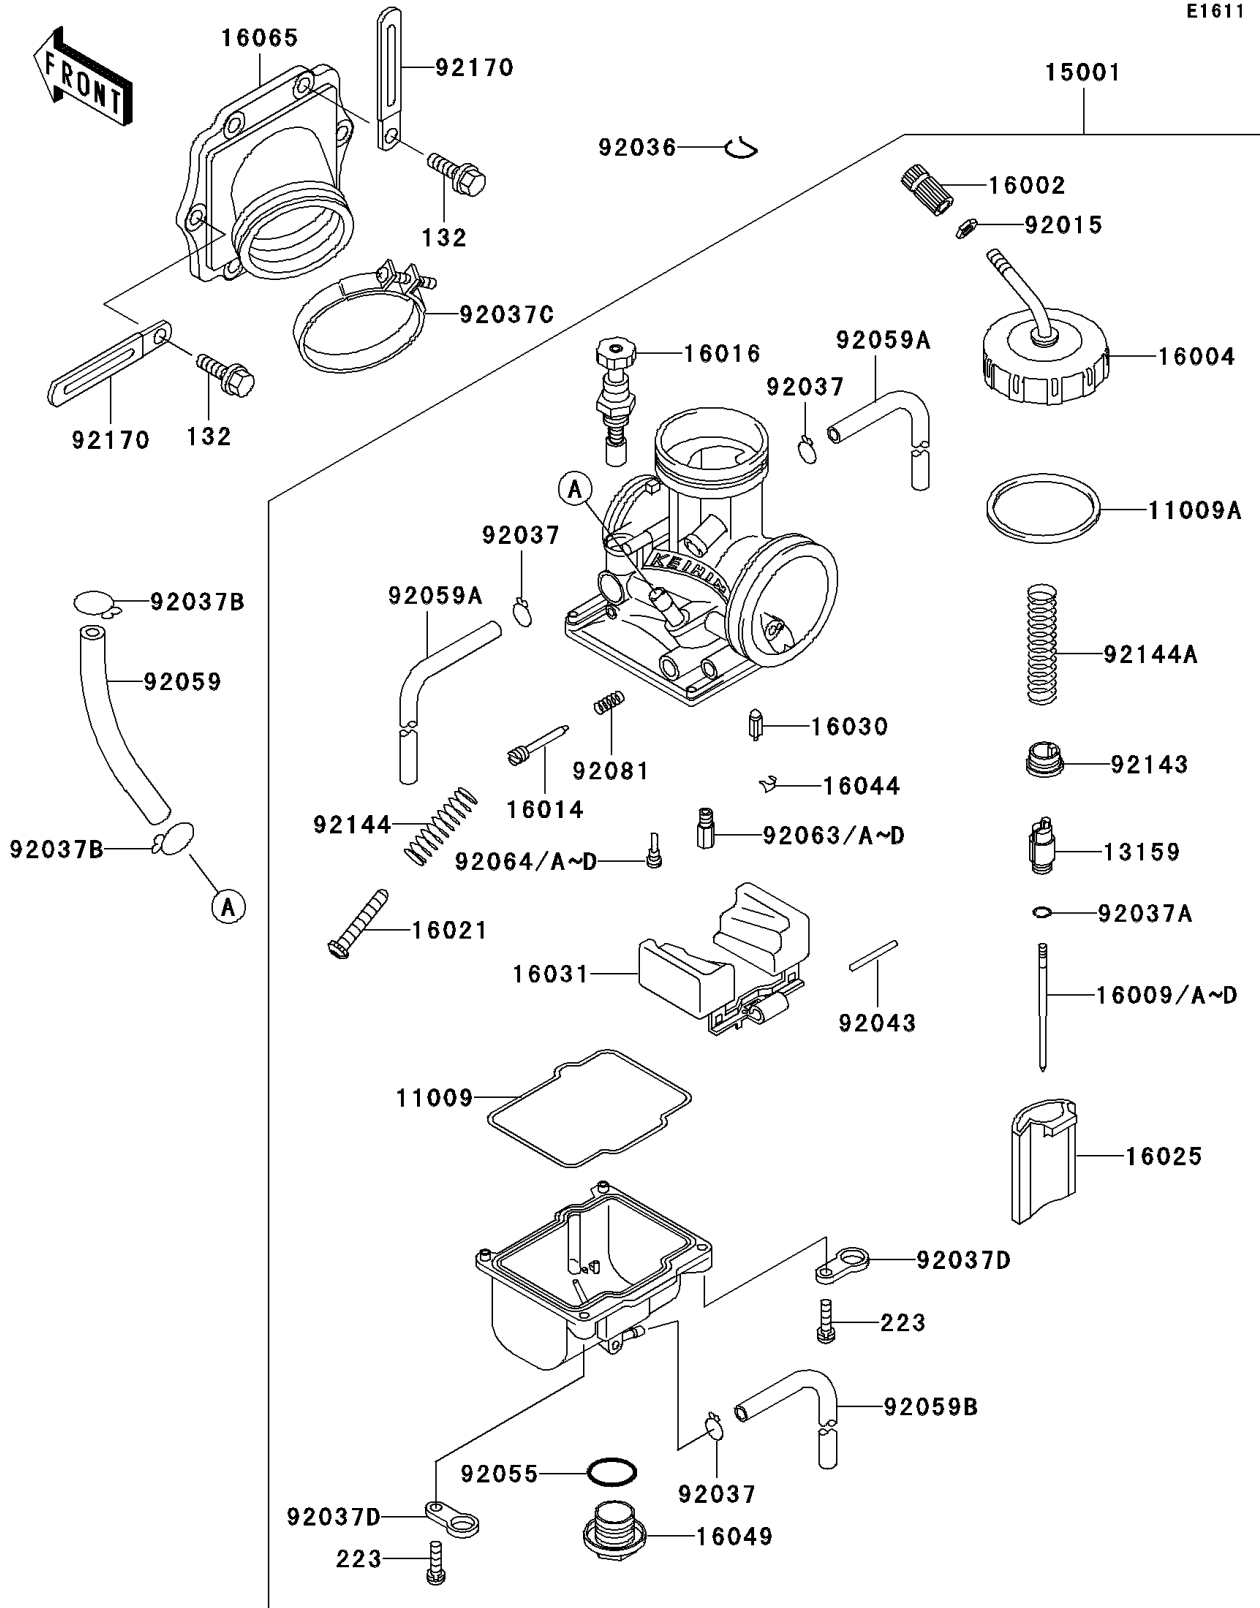

2000 KDX™200 PARTS DIAGRAM

Carburetor

E1611