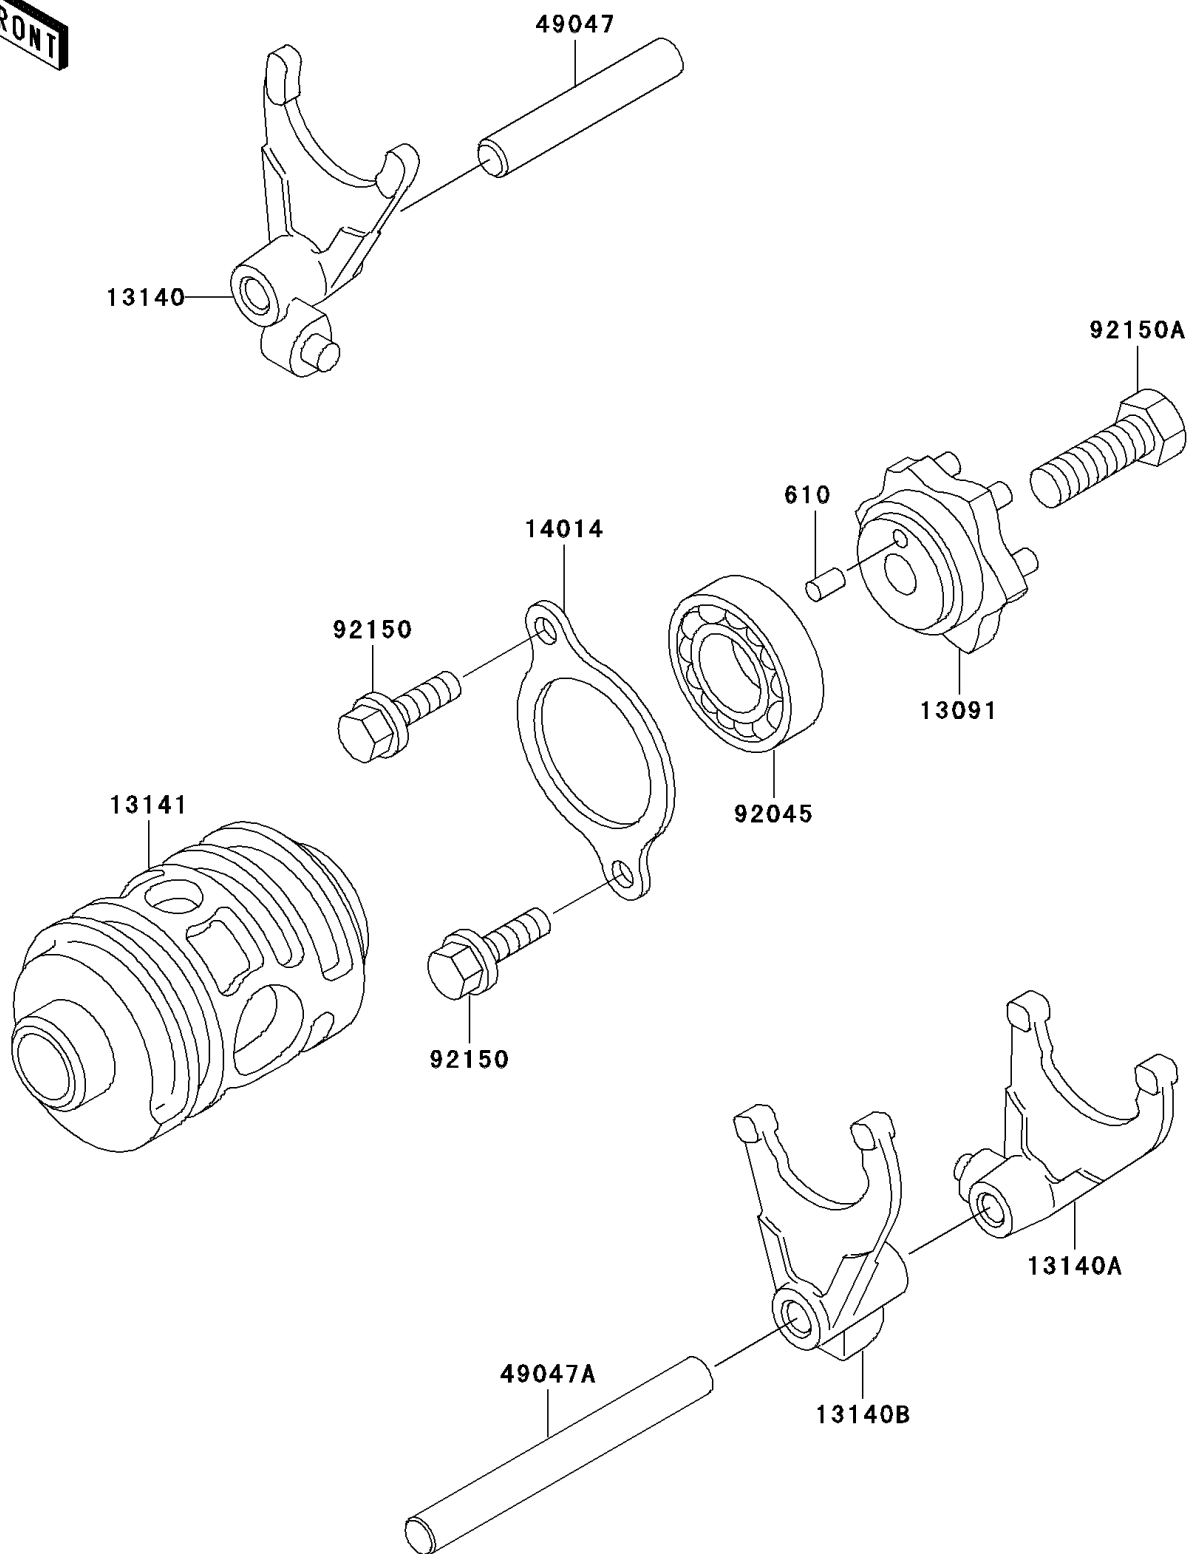

2000 KDX™200 PARTS DIAGRAM

Gear Change Drum/Shift Fork(s)

E1362

2000 KDX™200 PARTS LIST

Gear Change Drum/Shift Fork(s)

ITEM NAME	PART NUMBER	QUANTITY
ROLLER,4X8 (Ref # 610)	610A0408	1
HOLDER,CHANGE DRUM (Ref # 13091)	13091-1364	1
FORK-SHIFT,5TH&TOP (Ref # 13140)	13140-1074	1
FORK-SHIFT,LOW&4TH (Ref # 13140A)	13140-1243	1
FORK-SHIFT,2ND&3RD (Ref # 13140B)	13140-1244	1
DRUM-CHANGE (Ref # 13141)	13141-1117	1
PLATE-POSITION (Ref # 14014)	14014-1020	1
ROD-SHIFT,8X58 (Ref # 49047)	49047-1089	1
ROD-SHIFT,8X82.5 (Ref # 49047A)	49047-1090	1
BEARING-BALL (Ref # 92045)	92045-1319	1
BOLT,6X12 (Ref # 92150)	92150-1868	1
BOLT,8X25 (Ref # 92150A)	92150-1911	1