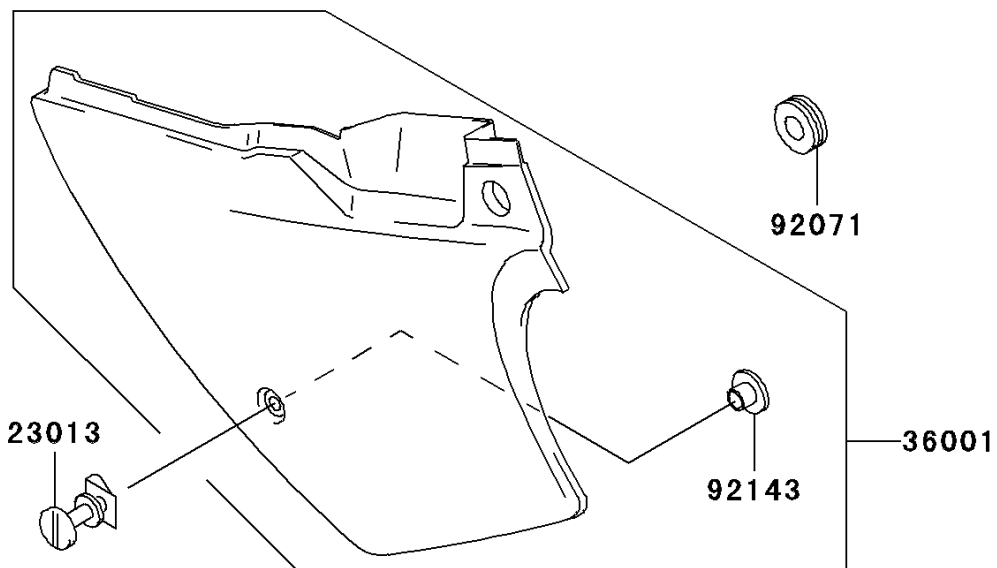

2004 KDX™200 PARTS DIAGRAM

Side Covers/Chain Cover

F2610

2004 KDX™200 PARTS LIST

Side Covers/Chain Cover

ITEM NAME	PART NUMBER	QUANTITY
SCREW-ASSY (Ref # 23013)	23013-1051	1
COVER-SIDE,LH,S.WHITE (Ref # 36001)	36001-1526-266	1
COVER-SIDE,RH,S.WHITE (Ref # 36001A)	36001-1527-266	1
GROMMET (Ref # 92071)	92071-056	1
DAMPER (Ref # 92075)	92075-1967	1
DAMPER,AIR FILTER (Ref # 92075A)	92075-217	1
COLLAR (Ref # 92143)	92143-1196	1
BOLT,6X20 (Ref # 92150)	92150-1339	1