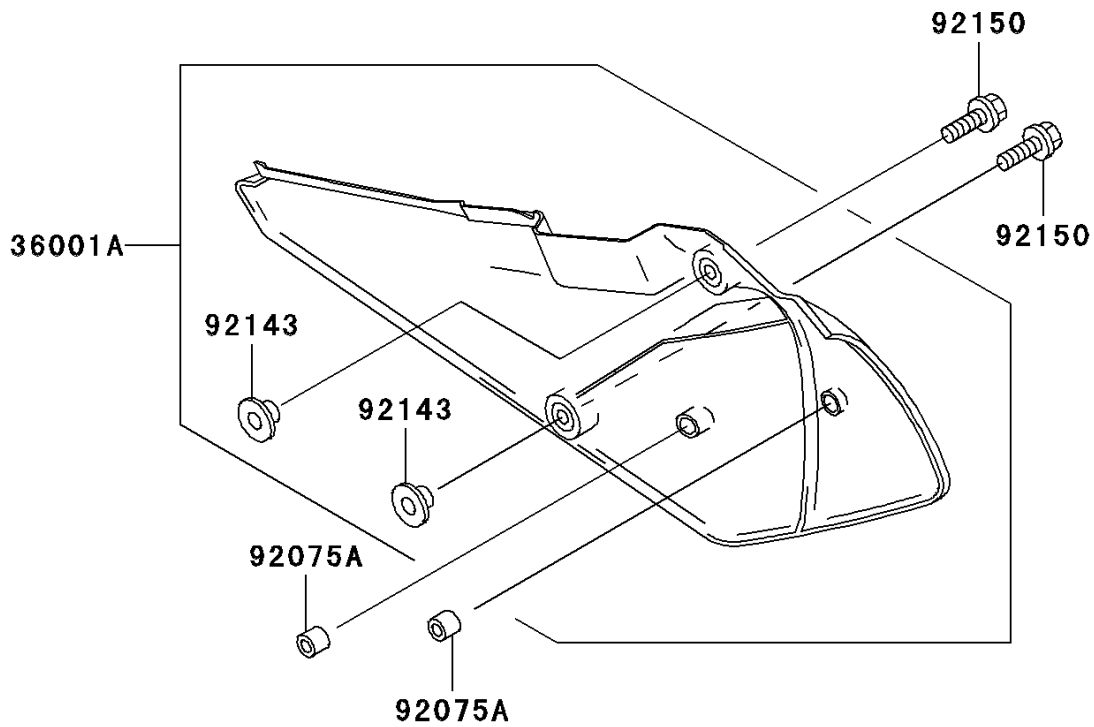

2004 KDX™200 PARTS DIAGRAM

Side Covers/Chain Cover

F2610

2004 KDX™200 PARTS LIST

Side Covers/Chain Cover

ITEM NAME	PART NUMBER	QUANTITY
SCREW-ASSY (Ref # 23013)	23013-1051	1
COVER-SIDE,LH,S.WHITE (Ref # 36001)	36001-1526-266	1
COVER-SIDE,RH,S.WHITE (Ref # 36001A)	36001-1527-266	1
GROMMET (Ref # 92071)	92071-056	1
DAMPER (Ref # 92075)	92075-1967	1
DAMPER,AIR FILTER (Ref # 92075A)	92075-217	1
COLLAR (Ref # 92143)	92143-1196	1
BOLT,6X20 (Ref # 92150)	92150-1339	1