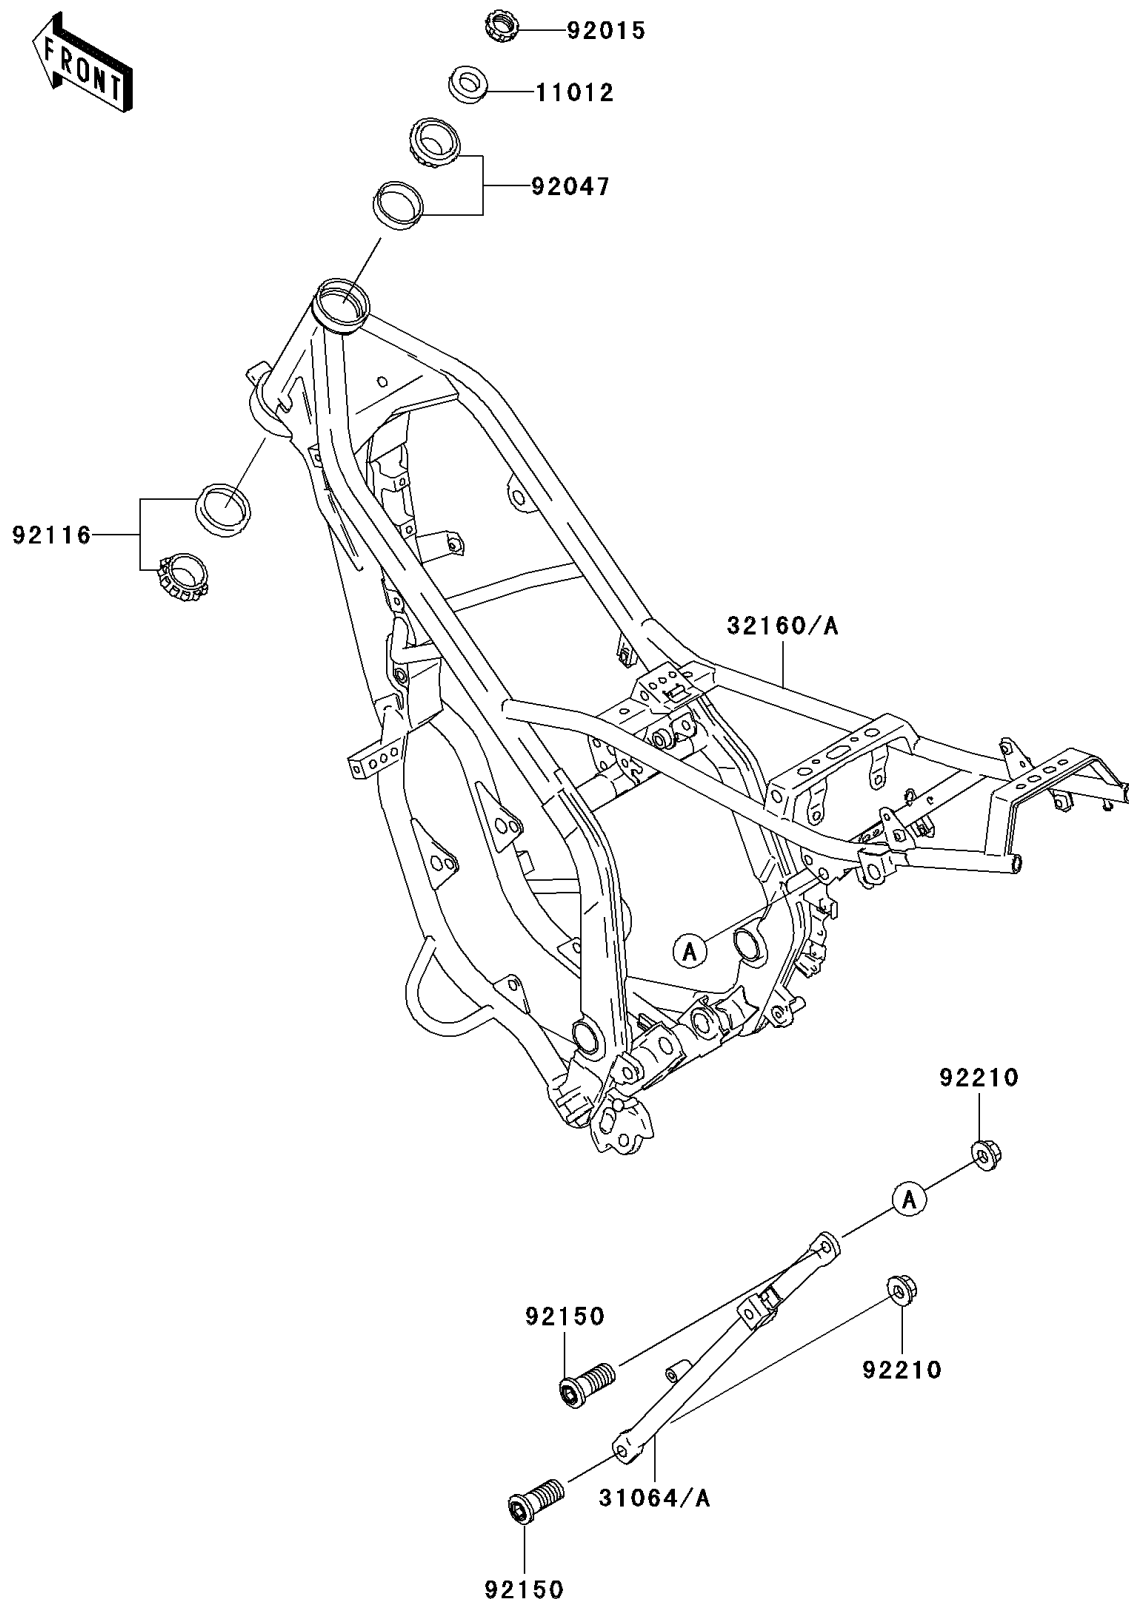

2004 KDX™200 PARTS DIAGRAM

Frame

F2120

2004 KDX™200 PARTS LIST

Frame

| ITEM NAME | PART NUMBER | QUANTITY |
|--|---------------|----------|
| CAP,STEERING STEM (Ref # 11012) | 11012-1762 | 1 |
| PIPE-COMP,SUB FRAME,G.GRAY (Ref # 31064) | 31064-1163-GD | 1 |
| FRAME-COMP,G.GRAY (Ref # 32160) | 32160-1756-GD | 1 |
| NUT,25MM,T=12 (Ref # 92015) | 92015-1546 | 1 |
| RACE,ROLLER,32005JR RS (Ref # 92047) | 92047-017 | 1 |
| BEARING-ROLLER,HI-CAP32006JRRS (Ref # 92116) | 92116-1069 | 1 |
| BOLT,SOCKET,10X23 (Ref # 92150) | 92150-1221 | 1 |
| NUT,LOCK,FLANGED,10MM (Ref # 92210) | 92210-1080 | 1 |