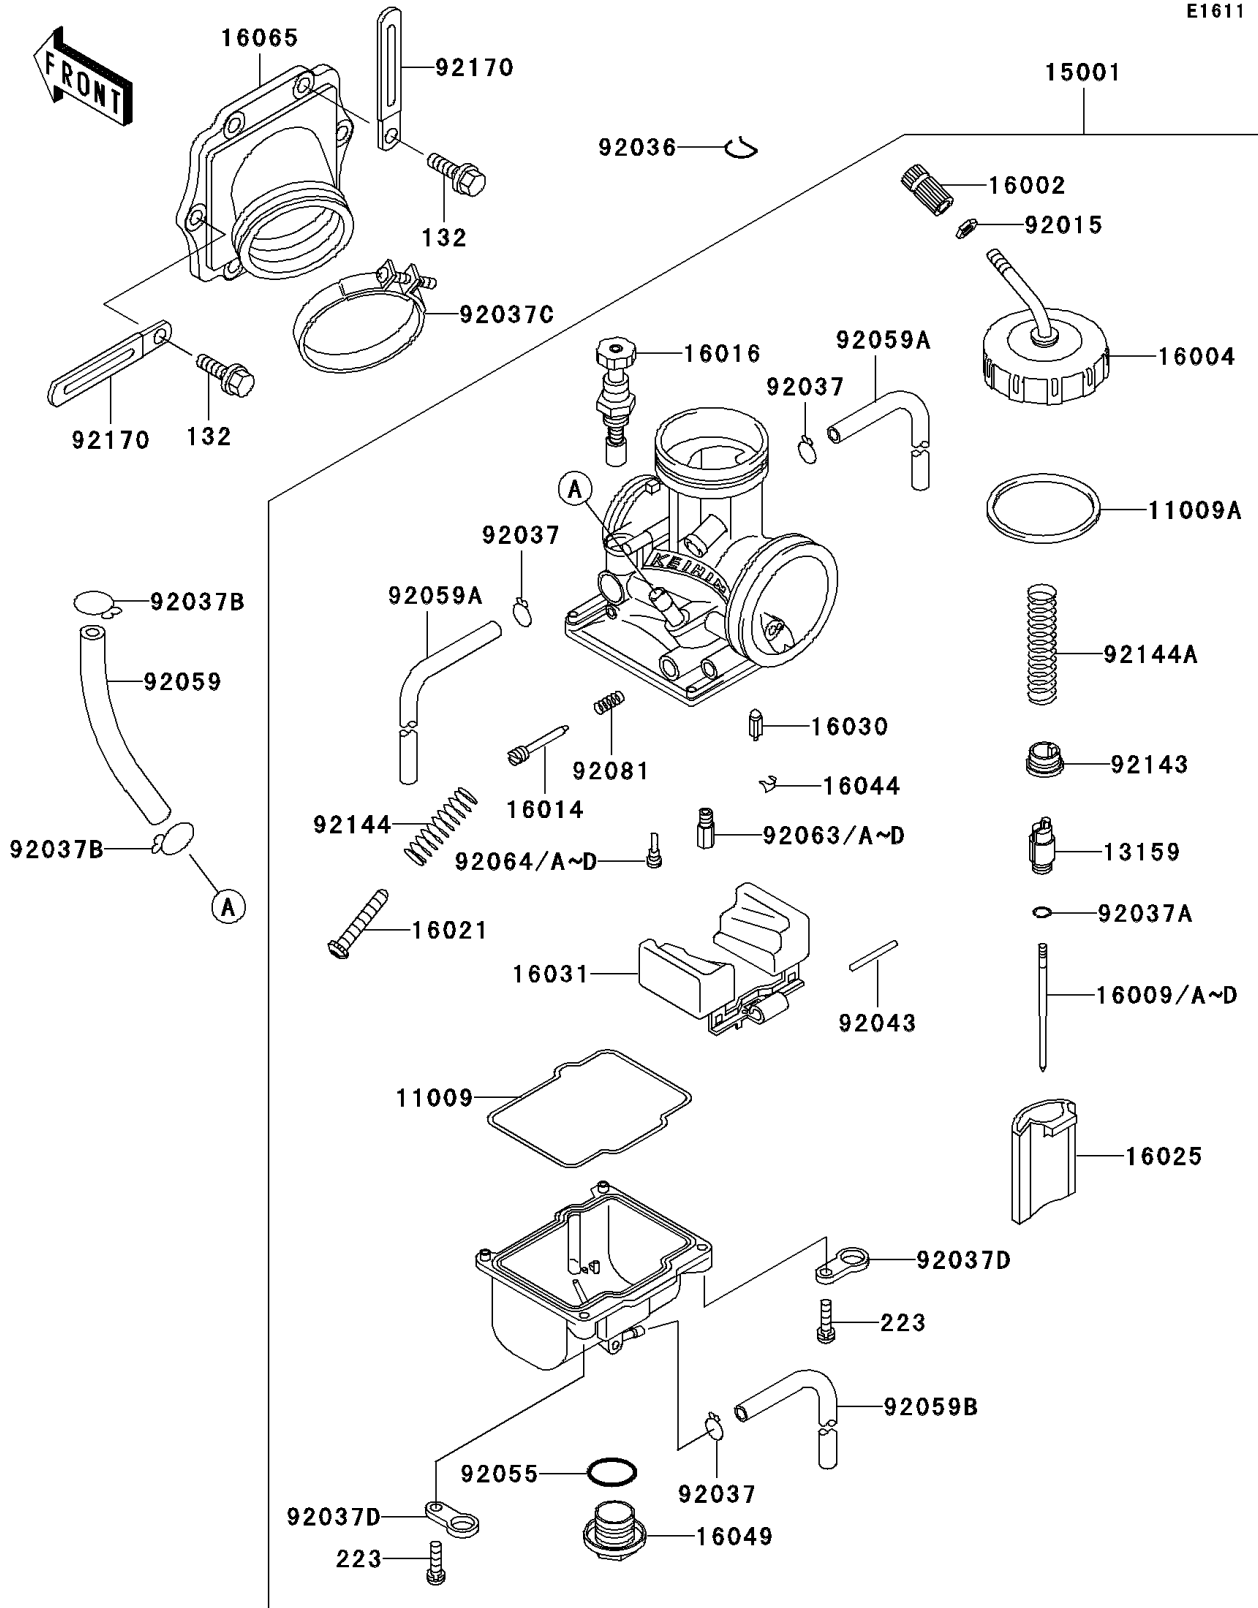

## 2004 KDX™200 PARTS LIST

Carburetor

ITEM NAME	PART NUMBER	QUANTITY
GASKET,FLOAT CHAMBER (Ref # 11009)	11009-1716	1
GASKET,CHAMBER CAP (Ref # 11009A)	11009-1717	1
CONNECTOR,THROTTLE CABLE (Ref # 13159)	13159-1063	1
CARBURETOR-ASSY (Ref # 15001)	15001-1980	1
ADJUSTER-CABLE (Ref # 16002)	16002-1057	1
CAP-CHAMBER (Ref # 16004)	16004-1070	1
NEEDLE-JET,R1172K/2AFKN (Ref # 16009)	16009-1830	1
NEEDLE-JET,R1173K/2AFKP (Ref # 16009A)	16009-1831	1
NEEDLE-JET,R1174K/2AFKQ (Ref # 16009B)	16009-1832	1
NEEDLE-JET,R1175K/2AFKR (Ref # 16009C)	16009-1833	1
NEEDLE-JET,R1176K/2AFKS (Ref # 16009D)	16009-1834	1
SCREW-PILOT AIR (Ref # 16014)	16014-1058	1
PLUNGER (Ref # 16016)	16016-1085	1
SCREW-THROTTLE STOP (Ref # 16021)	16021-1161	1
VALVE-THROTTLE,CA5 (Ref # 16025)	16025-1172	1
VALVE-FLOAT (Ref # 16030)	16030-1057	1
FLOAT (Ref # 16031)	16031-1067	1
CLAMP,FLOAT VALVE (Ref # 16044)	16044-007	1
COVER-MAIN JET (Ref # 16049)	16049-1051	1
HOLDER-CARBURETOR (Ref # 16065)	16065-1298	1
NUT,CABLE ADJUST LOCK (Ref # 92015)	92015-1772	1
RING-SNAP (Ref # 92036)	92036-018	1
CLAMP,TUBE (Ref # 92037)	92037-1396	1
CLAMP,JET NEEDLE (Ref # 92037A)	92037-1401	1
CLAMP,TUBE (Ref # 92037B)	92037-147	1
CLAMP (Ref # 92037C)	92037-1843	1
CLAMP,HOSE (Ref # 92037D)	92037-1969	1
PIN,FLOAT (Ref # 92043)	92043-1207	1
RING-O,MAIN JET COVER (Ref # 92055)	92055-1167	1