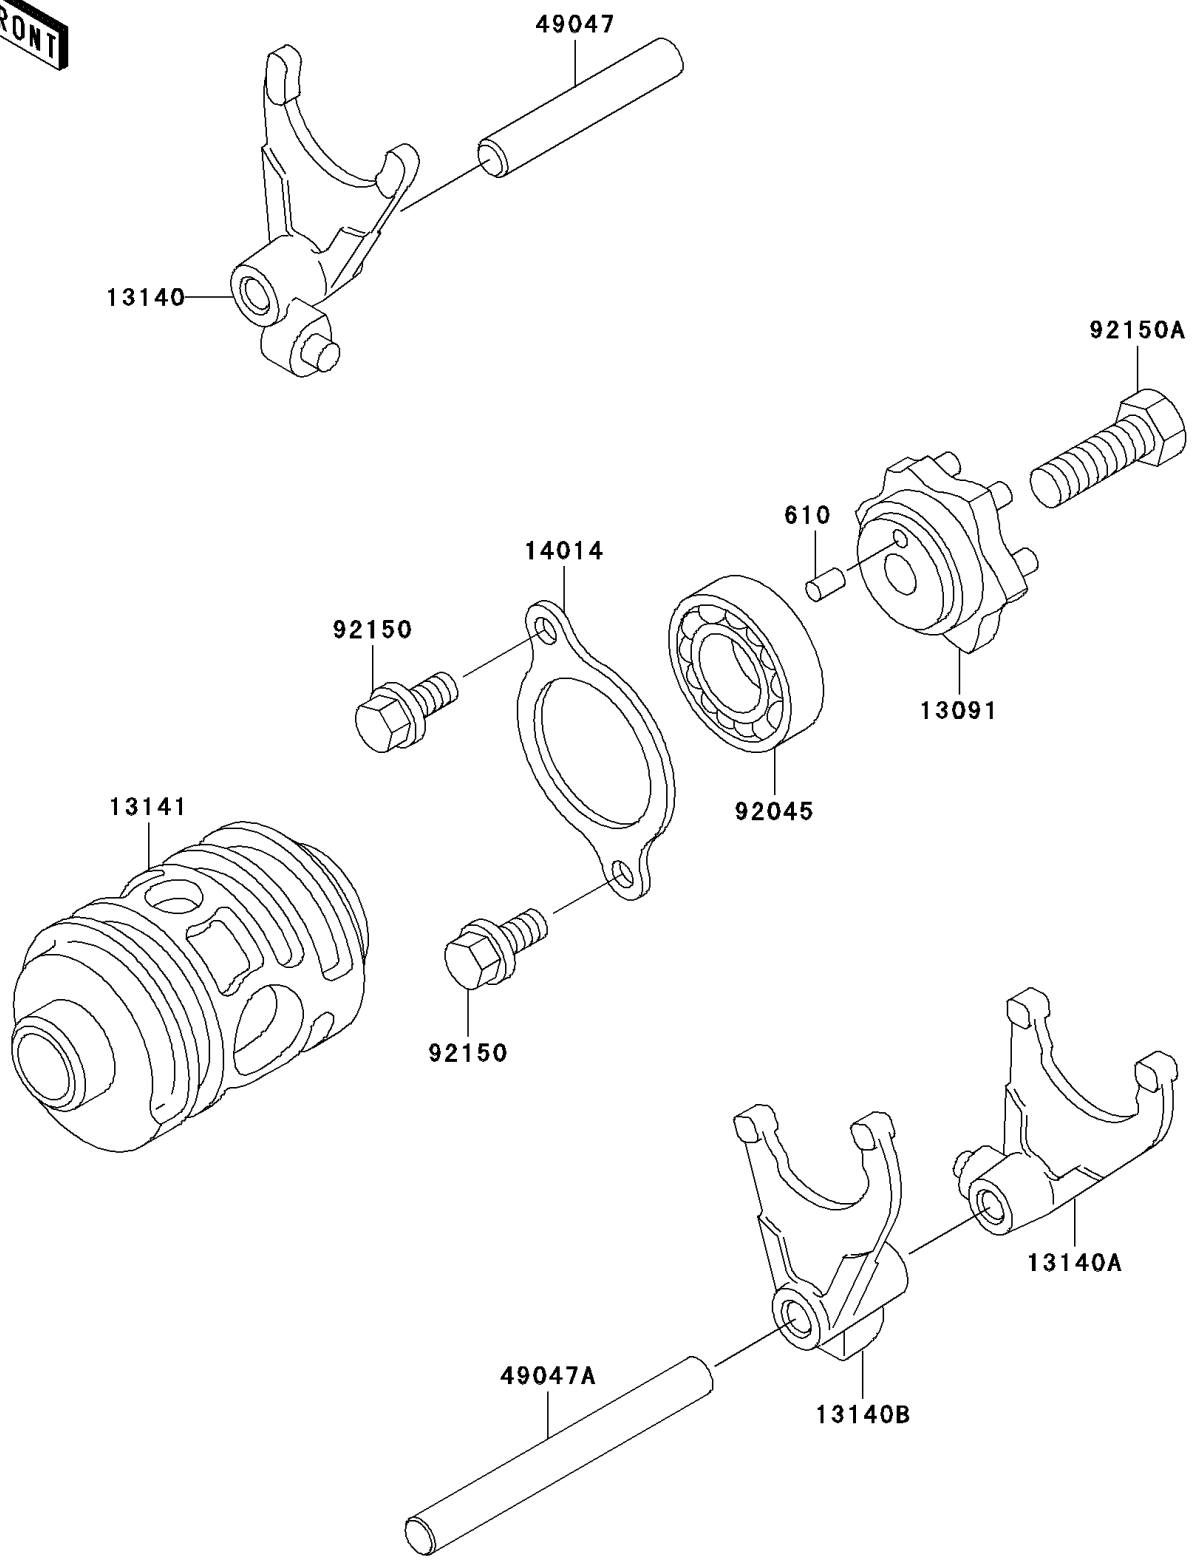

2004 KDX™200 PARTS DIAGRAM

Gear Change Drum/Shift Fork(s)

E1362

2004 KDX™200 PARTS LIST

Gear Change Drum/Shift Fork(s)

ITEM NAME	PART NUMBER	QUANTITY
ROLLER,4X8 (Ref # 610)	610A0408	1
HOLDER,CHANGE DRUM (Ref # 13091)	13091-1364	1
FORK-SHIFT,5TH&TOP (Ref # 13140)	13140-1074	1
FORK-SHIFT,LOW&4TH (Ref # 13140A)	13140-1243	1
FORK-SHIFT,2ND&3RD (Ref # 13140B)	13140-1244	1
DRUM-CHANGE (Ref # 13141)	13141-1117	1
PLATE-POSITION (Ref # 14014)	14014-1020	1
ROD-SHIFT,8X58 (Ref # 49047)	49047-1089	1
ROD-SHIFT,8X82.5 (Ref # 49047A)	49047-1090	1
BEARING-BALL (Ref # 92045)	92045-1319	1
BOLT,6X12 (Ref # 92150)	92150-1868	1
BOLT,8X25 (Ref # 92150A)	92150-1911	1