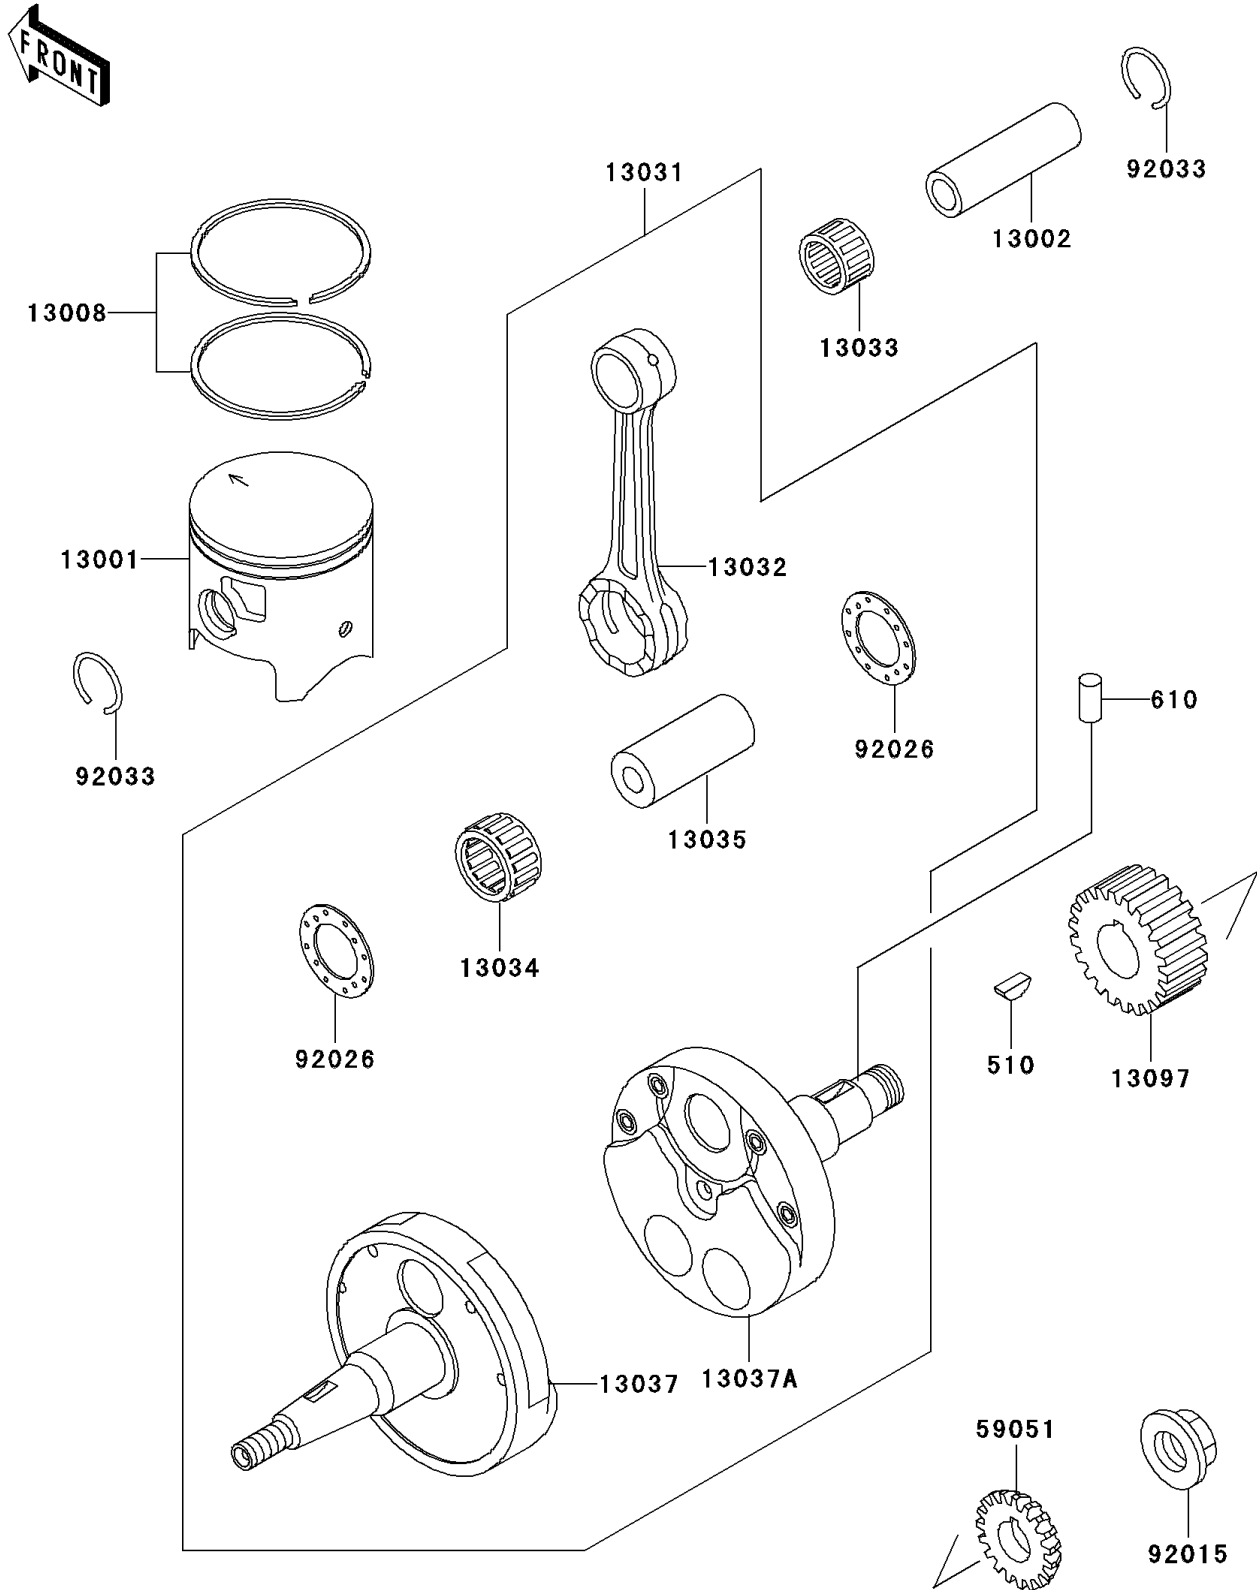

2004 KDX™200 PARTS DIAGRAM

Crankshaft/Piston(s)

E1320

2004 KDX™200 PARTS LIST

Crankshaft/Piston(s)

ITEM NAME	PART NUMBER	QUANTITY
KEY-WOODRUFF (Ref # 510)	510A5100	1
ROLLER,4X8 (Ref # 610)	610A0408	1
PISTON-ENGINE (Ref # 13001)	13001-1317	1
PIN-PISTON (Ref # 13002)	13002-1053	1
RING-SET-PISTON (Ref # 13008)	13008-1116	1
CRANKSHAFT-COMP (Ref # 13031)	13031-1382	1
ROD-CONNECTING (Ref # 13032)	13032-1210	1
BEARING-SMALL END (Ref # 13033)	13033-1056	1
BEARING-BIG END,B4 (Ref # 13034)	13034-1081	1
PIN-CRANK (Ref # 13035)	13035-1010	1
CRANKSHAFT,LH (Ref # 13037)	13037-1488	1
CRANKSHAFT,RH (Ref # 13037A)	13037-1490	1
GEAR-PRIMARY SPUR,22T (Ref # 13097)	13097-1320	1
GEAR-SPUR,WATER PUMP (Ref # 59051)	59051-1207	1
NUT,16MM (Ref # 92015)	92015-1581	1
SPACER,22.5X37X1.0 (Ref # 92026)	92026-011	1
RING-SNAP,PISTON PIN (Ref # 92033)	92033-1242	1