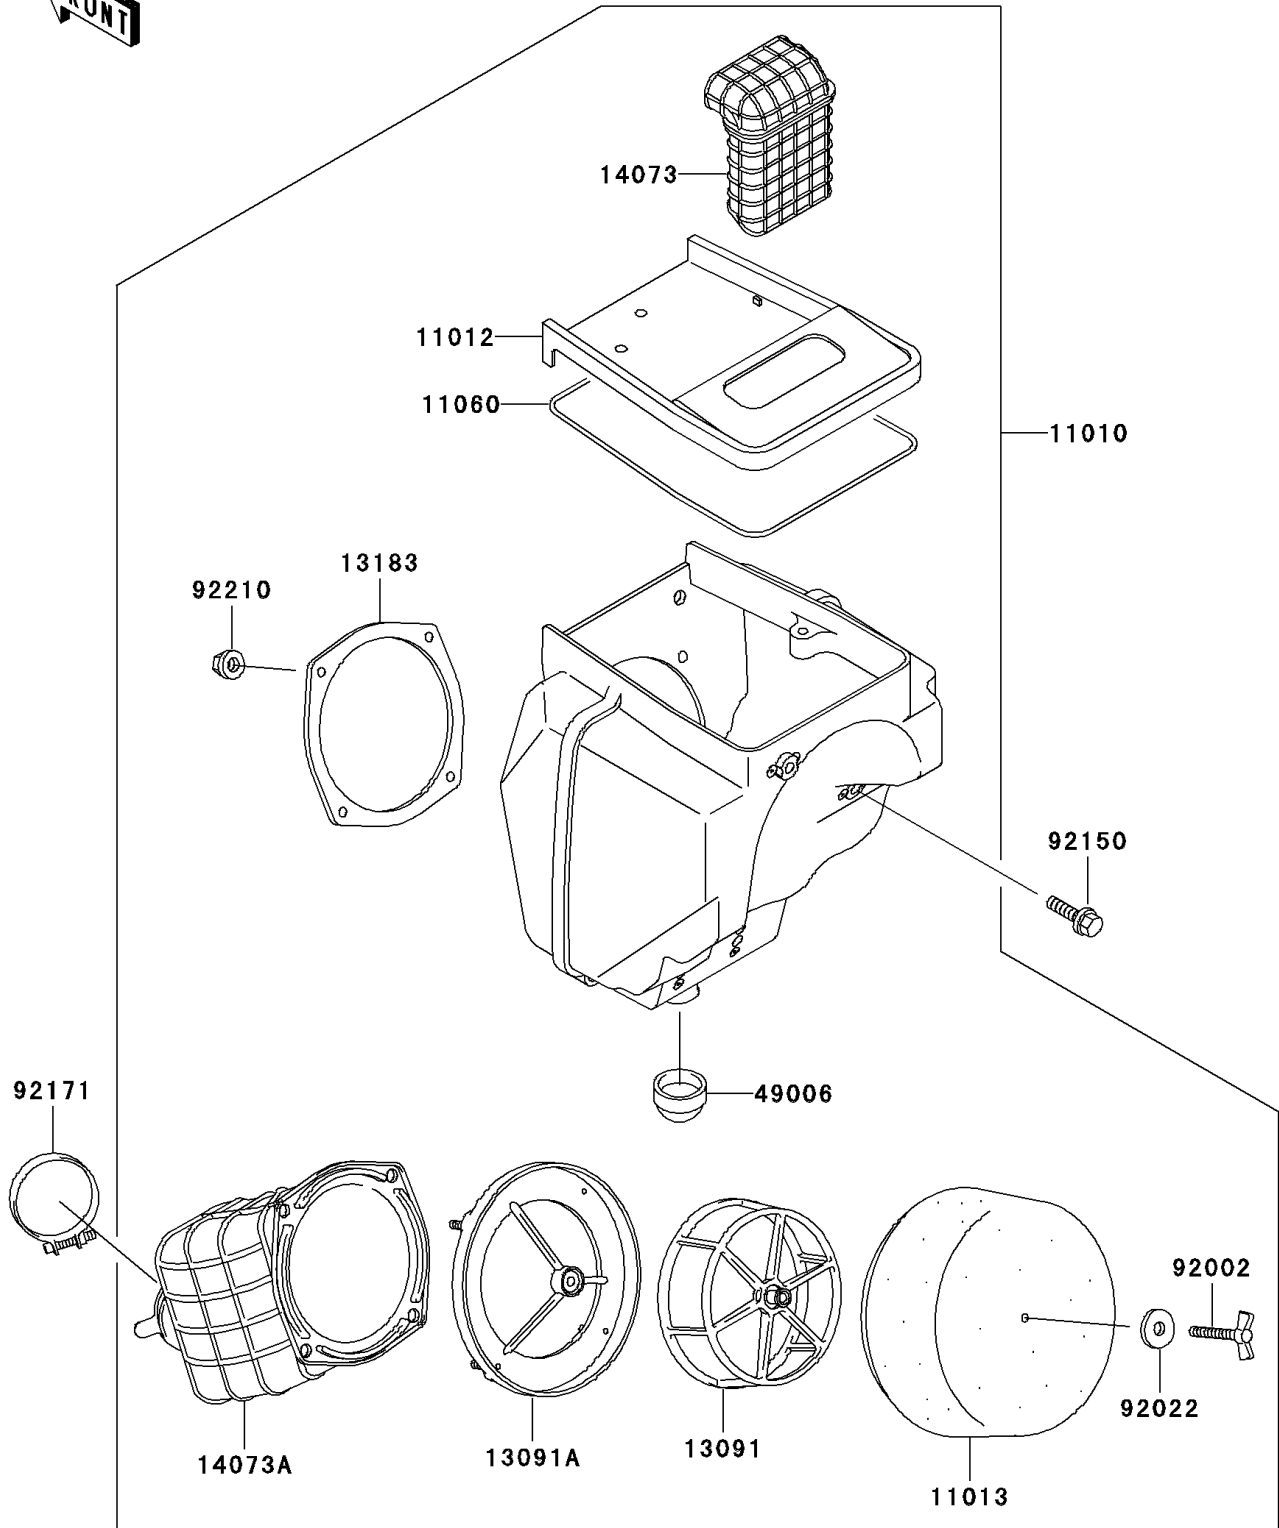

## 2004 KDX™200 PARTS DIAGRAM

Air Cleaner

E1130

## 2004 KDX™200 PARTS LIST

Air Cleaner

ITEM NAME	PART NUMBER	QUANTITY
FILTER-ASSY-AIR (Ref # 11010)	11010-1575	1
CAP,AIR FILTER (Ref # 11012)	11012-1913	1
ELEMENT-AIR FILTER (Ref # 11013)	11013-1260	1
GASKET,AIR FILTER (Ref # 11060)	11060-1664	1
HOLDER,ELEMENT (Ref # 13091)	13091-1454	1
HOLDER (Ref # 13091A)	13091-1951	1
PLATE,DUCT FITTING (Ref # 13183)	13183-1046	1
DUCT,AIR INLET (Ref # 14073)	14073-1577	1
DUCT,AIR FILTER (Ref # 14073A)	14073-1597	1
BOOT (Ref # 49006)	49006-1248	1
BOLT,WING (Ref # 92002)	92002-1719	1
WASHER,6.5X20X1.6 (Ref # 92022)	92022-125	1
BOLT,6X20 (Ref # 92150)	92150-1892	1
CLAMP (Ref # 92171)	92171-1563	1
NUT (Ref # 92210)	92210-1164	1