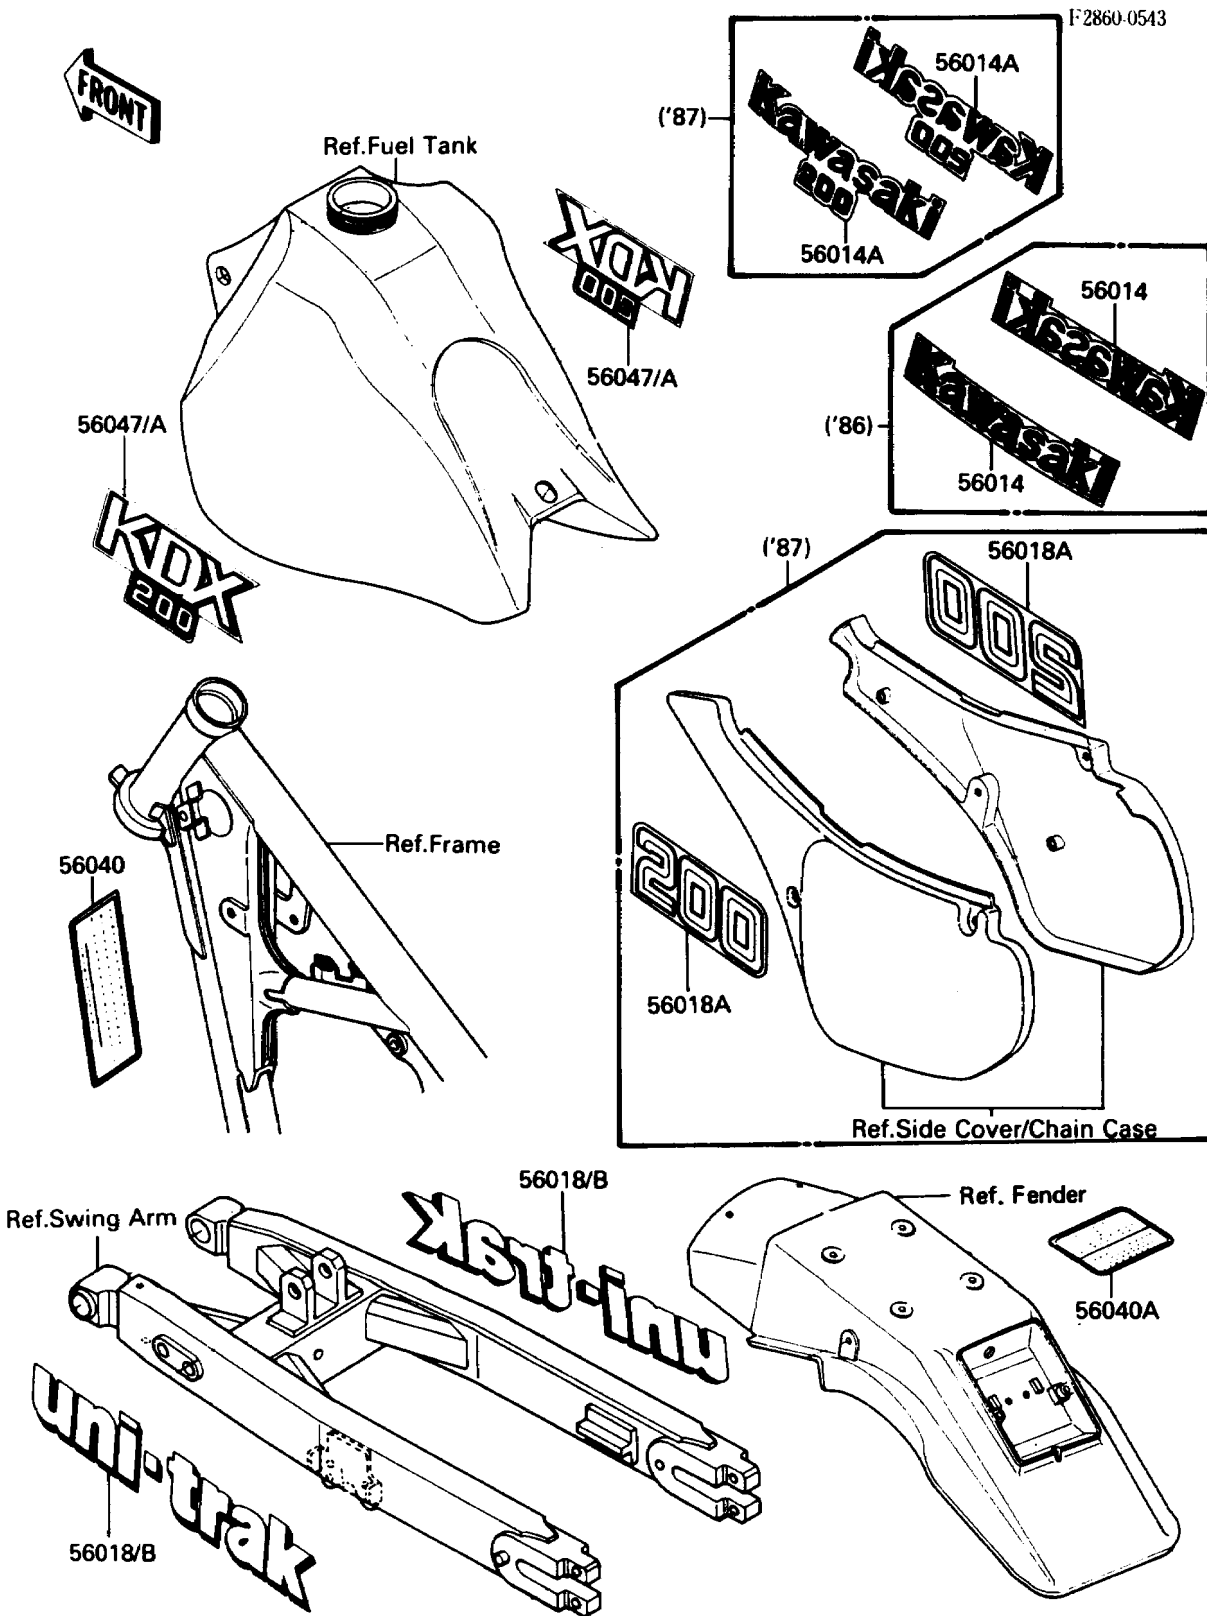

1986 KDX™200 PARTS DIAGRAM

Labels

1986 KDX™200 PARTS LIST

Labels

ITEM NAME	PART NUMBER	QUANTITY
EMBLEM,FUEL TANK (Ref # 56014)	56014-1122	1
MARK,SWING ARM,UNI-TRAK (Ref # 56018)	56018-1364	1
MARK,SIDE COVER,"200",GREEN (Ref # 56018A)	56018-1805	1
LABEL-WARNING,OFF-ROAD VEHICLE (Ref # 56040)	56040-1018	1
LABEL-WARNING,GASOLINE/OIL (Ref # 56040A)	56040-1129	1