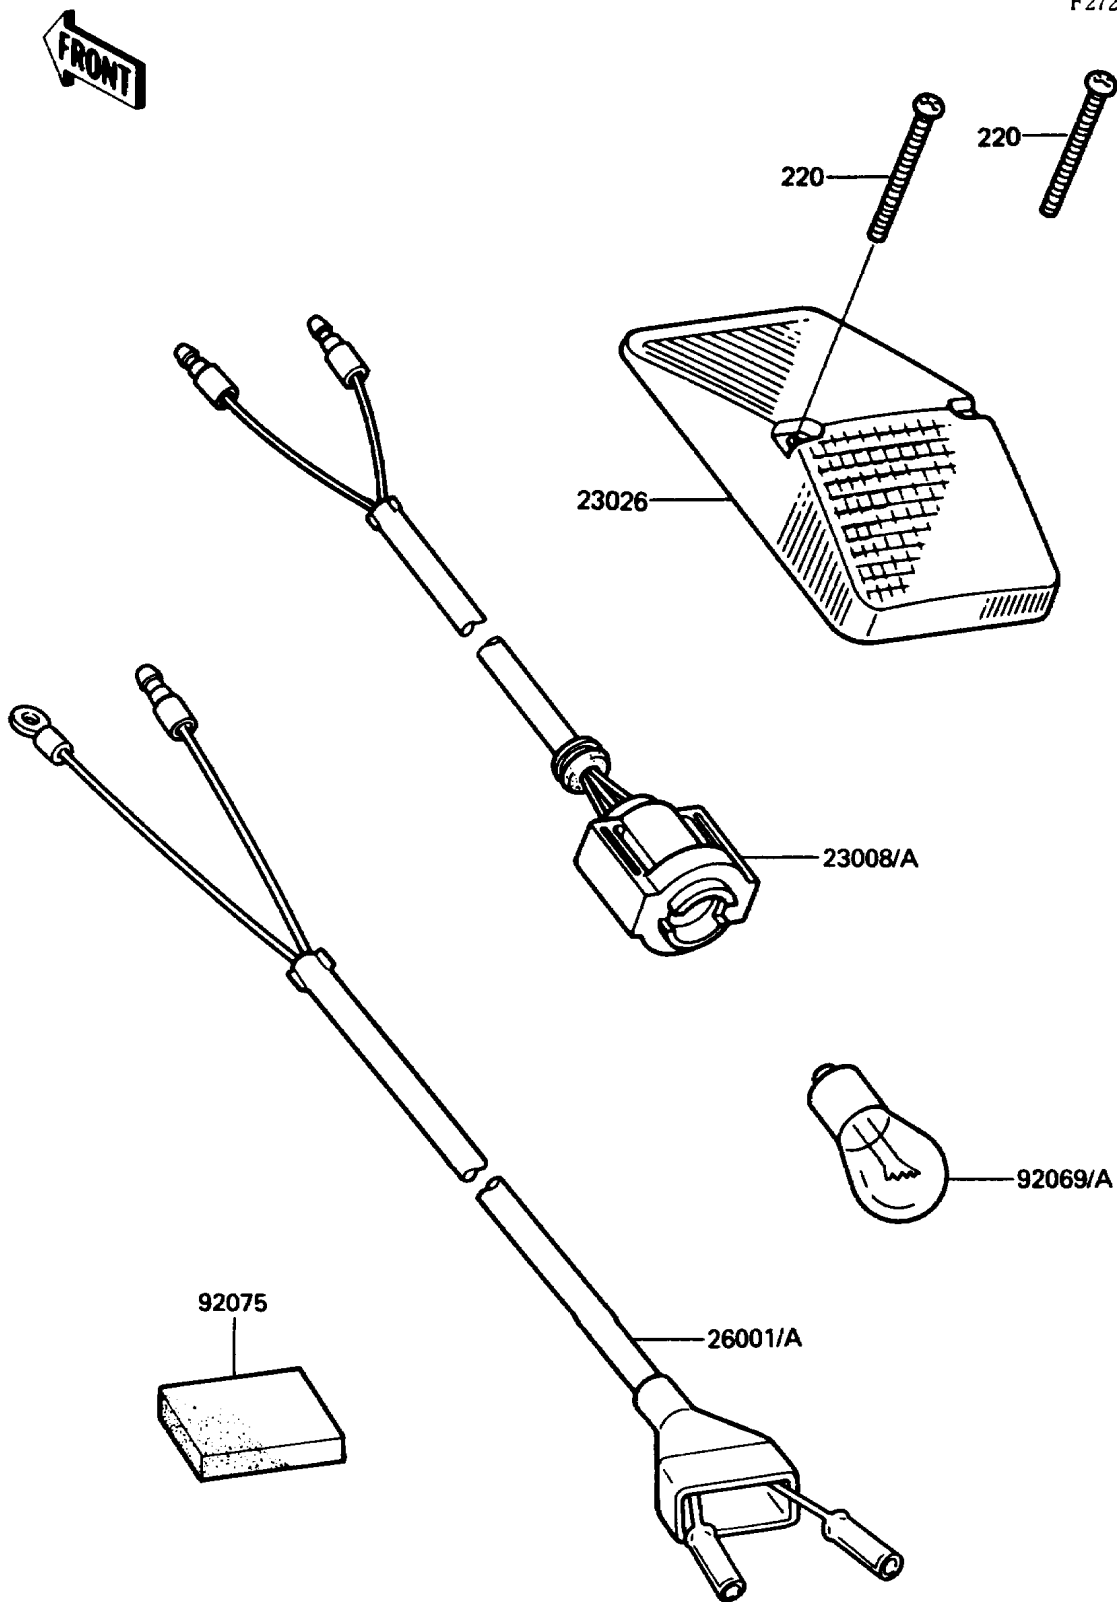

1986 KDX™200 PARTS DIAGRAM

Taillight(s)

F2720-0177

1986 KDX™200 PARTS LIST

Taillight(s)

ITEM NAME	PART NUMBER	QUANTITY
SOCKET-ASSY,TAIL LAMP (Ref # 23008)	23008-1170	1
LENS,TAIL LAMP,"220-40924" (Ref # 23026)	23026-1027	1
HARNESS,TAIL LAMP,L=800 (Ref # 26001)	26001-1515	1
BULB,6V 17/5.3W (Ref # 92069)	92069-028	1
DAMPER,TAIL LAMP (Ref # 92075)	92075-1625	1
SCREW-PAN-CROS (Ref # 220)	220B0445	1