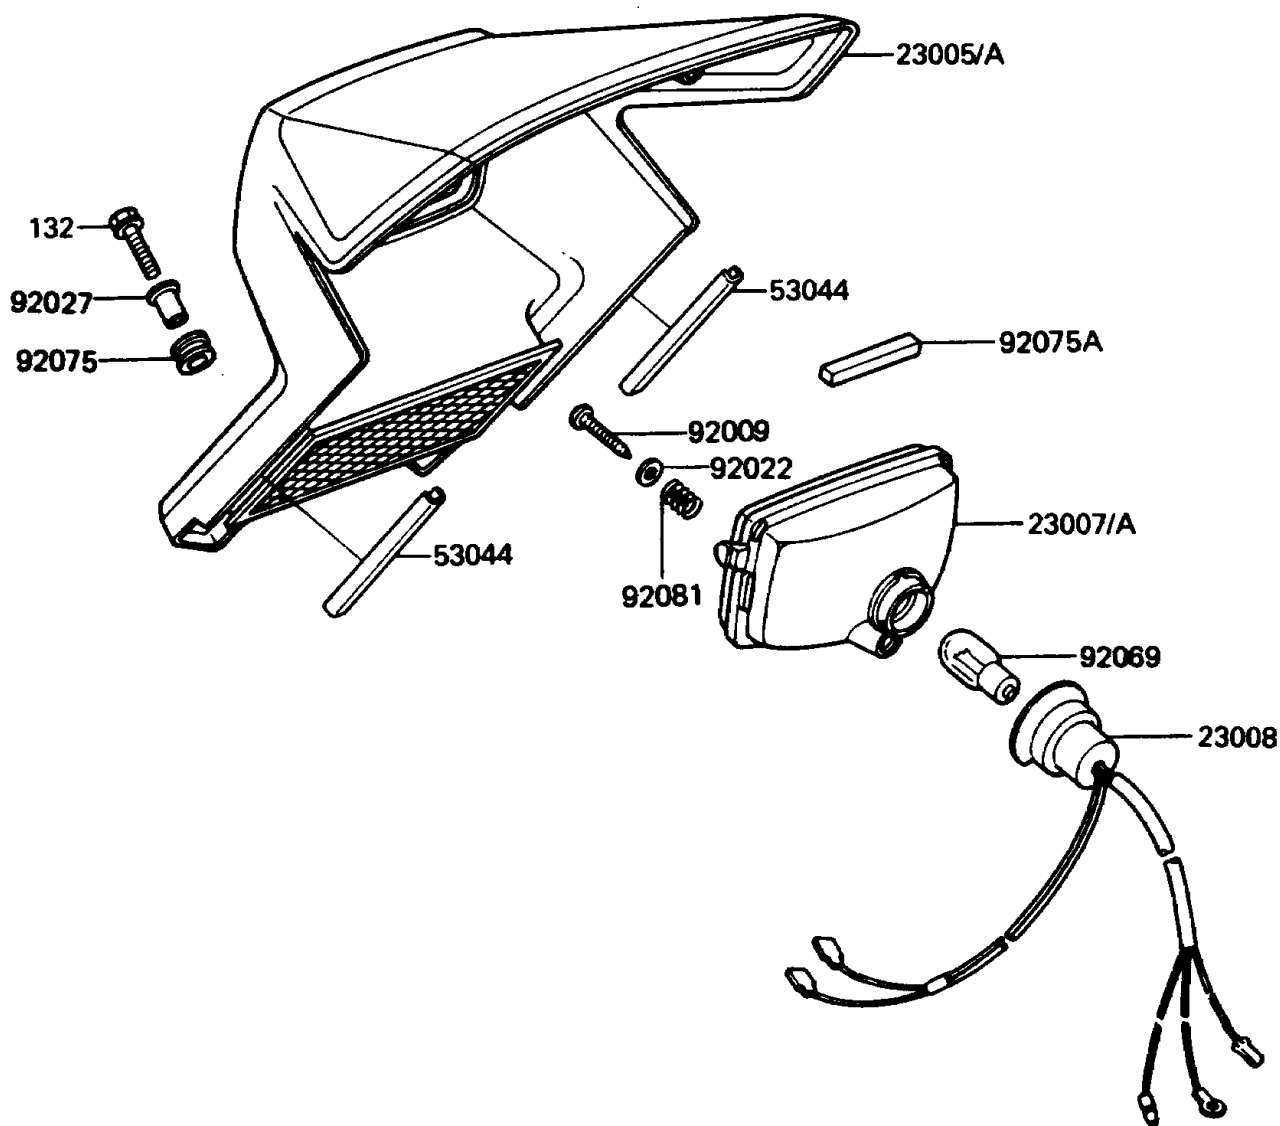

1986 KDX™200 PARTS DIAGRAM

Headlight(s)

F2710-0168

1986 KDX™200 PARTS LIST

Headlight(s)

ITEM NAME	PART NUMBER	QUANTITY
BODY-COMP-HEAD LAMP,L.GREEN (Ref # 23005)	23005-1057-AC	1
LENS-COMP (Ref # 23007)	23007-1107	1
SOCKET-ASSY,HEAD LAMP (Ref # 23008)	23008-1249	1
SCREW,TAPPING,4X30 (Ref # 92009)	92009-1139	1
WASHER,FOCUS ADJUSTING (Ref # 92022)	23021-008	1
COLLAR,L=9.6 (Ref # 92027)	92027-1045	1
BULB,6V 25/25W (Ref # 92069)	92069-031	1
DAMPER (Ref # 92075)	92075-1028	1
DAMPER,HEAD LAMP (Ref # 92075A)	92075-1430	1
SPRING,FOUCUS ADJUSTING (Ref # 92081)	92081-1519	1
BOLT-FLANGED-SMALL (Ref # 132)	132G0620	1