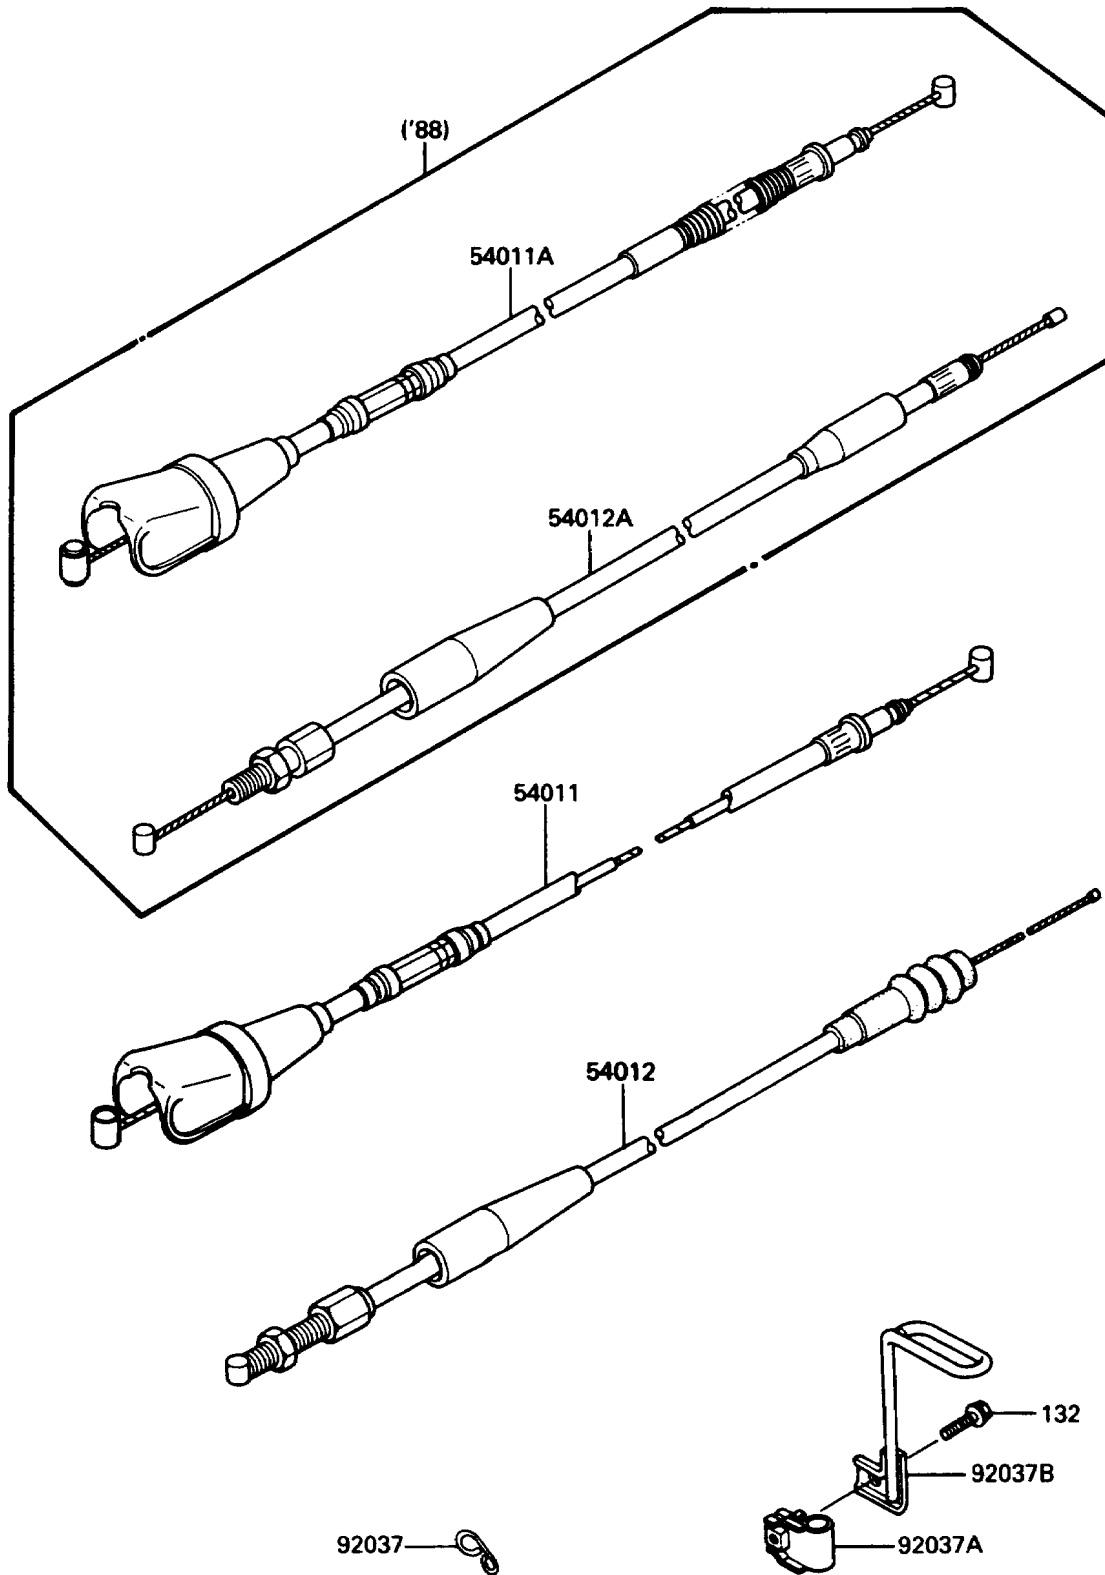

1986 KDX™200 PARTS DIAGRAM

Cables

F2540-0251

1986 KDX™200 PARTS LIST

Cables

ITEM NAME	PART NUMBER	QUANTITY
CABLE-CLUTCH (Ref # 54011)	54011-1235	1
CABLE-THROTTLE (Ref # 54012)	54012-1305	1
CLAMP,CABLE (Ref # 92037)	92037-1064	1
CLAMP,CABLE (Ref # 92037A)	92037-1376	1
CLAMP,CABLE (Ref # 92037B)	92037-1513	1
BOLT-FLANGED-SMALL (Ref # 132)	132G0620	1