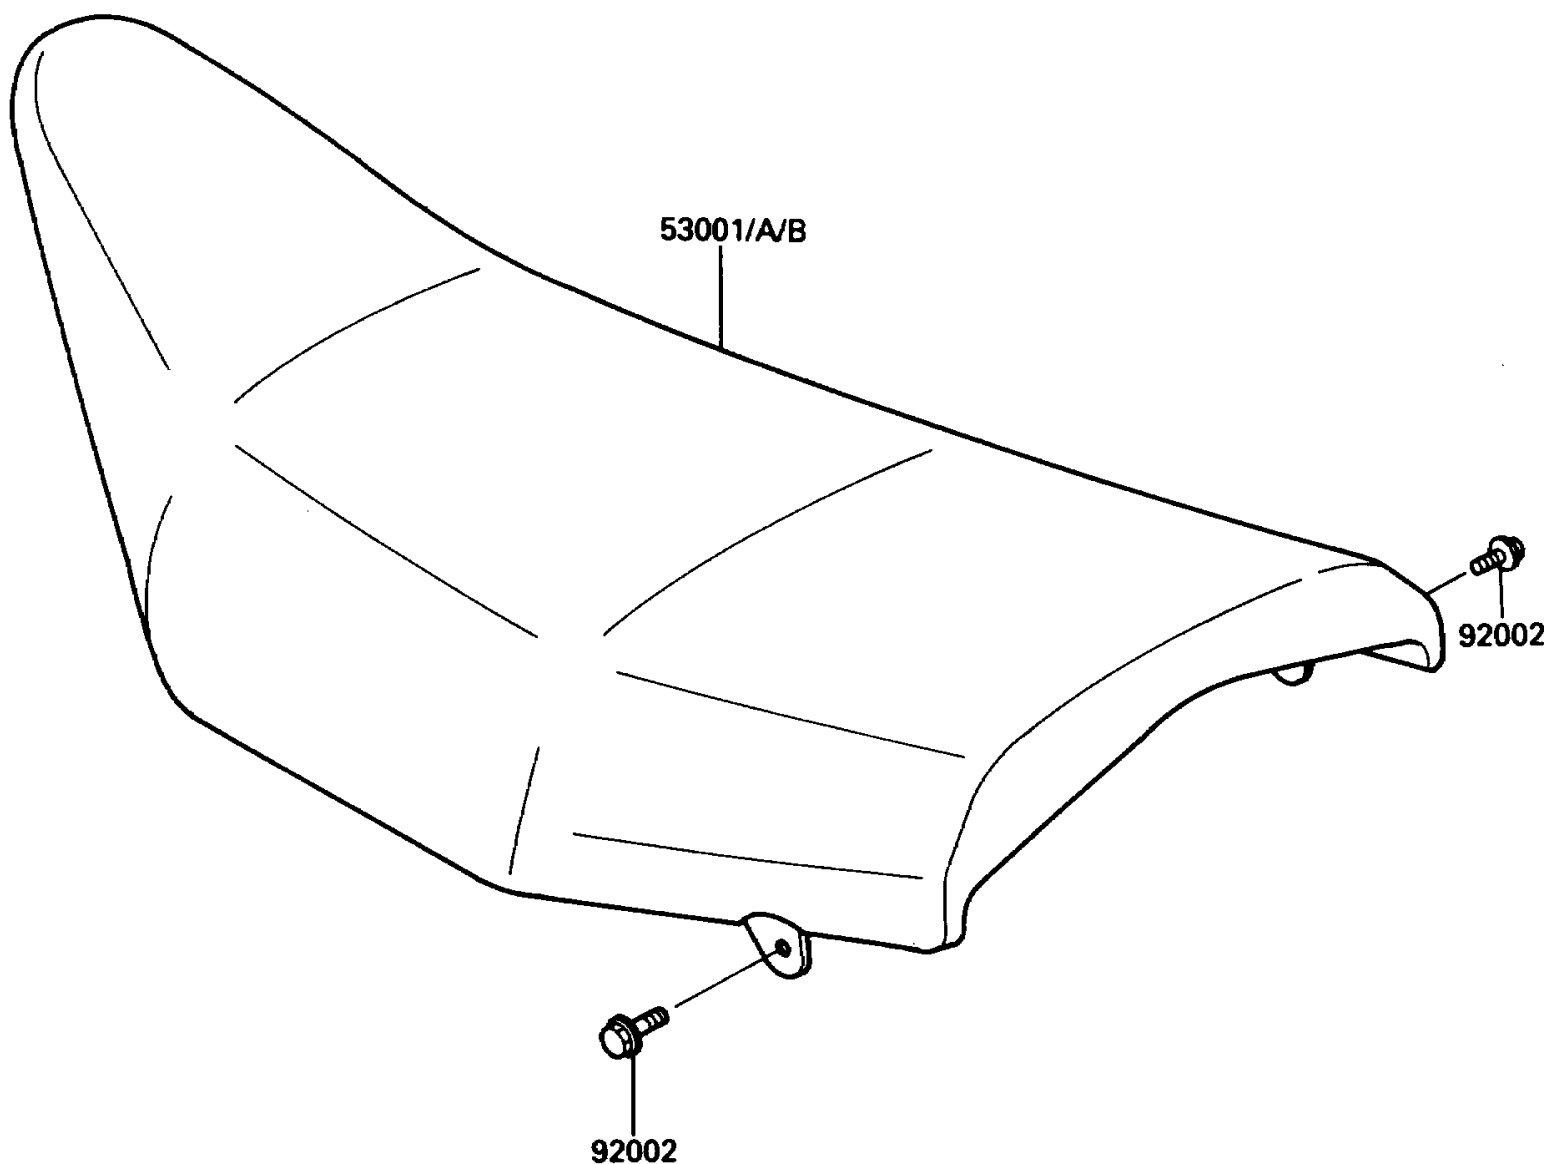

1986 KDX™200 PARTS DIAGRAM

Seat

F2510-0329

1986 KDX™200 PARTS LIST

Seat

ITEM NAME	PART NUMBER	QUANTITY
SEAT-ASSY (Ref # 53001)	53001-1437	1
BOLT,6X16 (Ref # 92002)	92002-1461	1