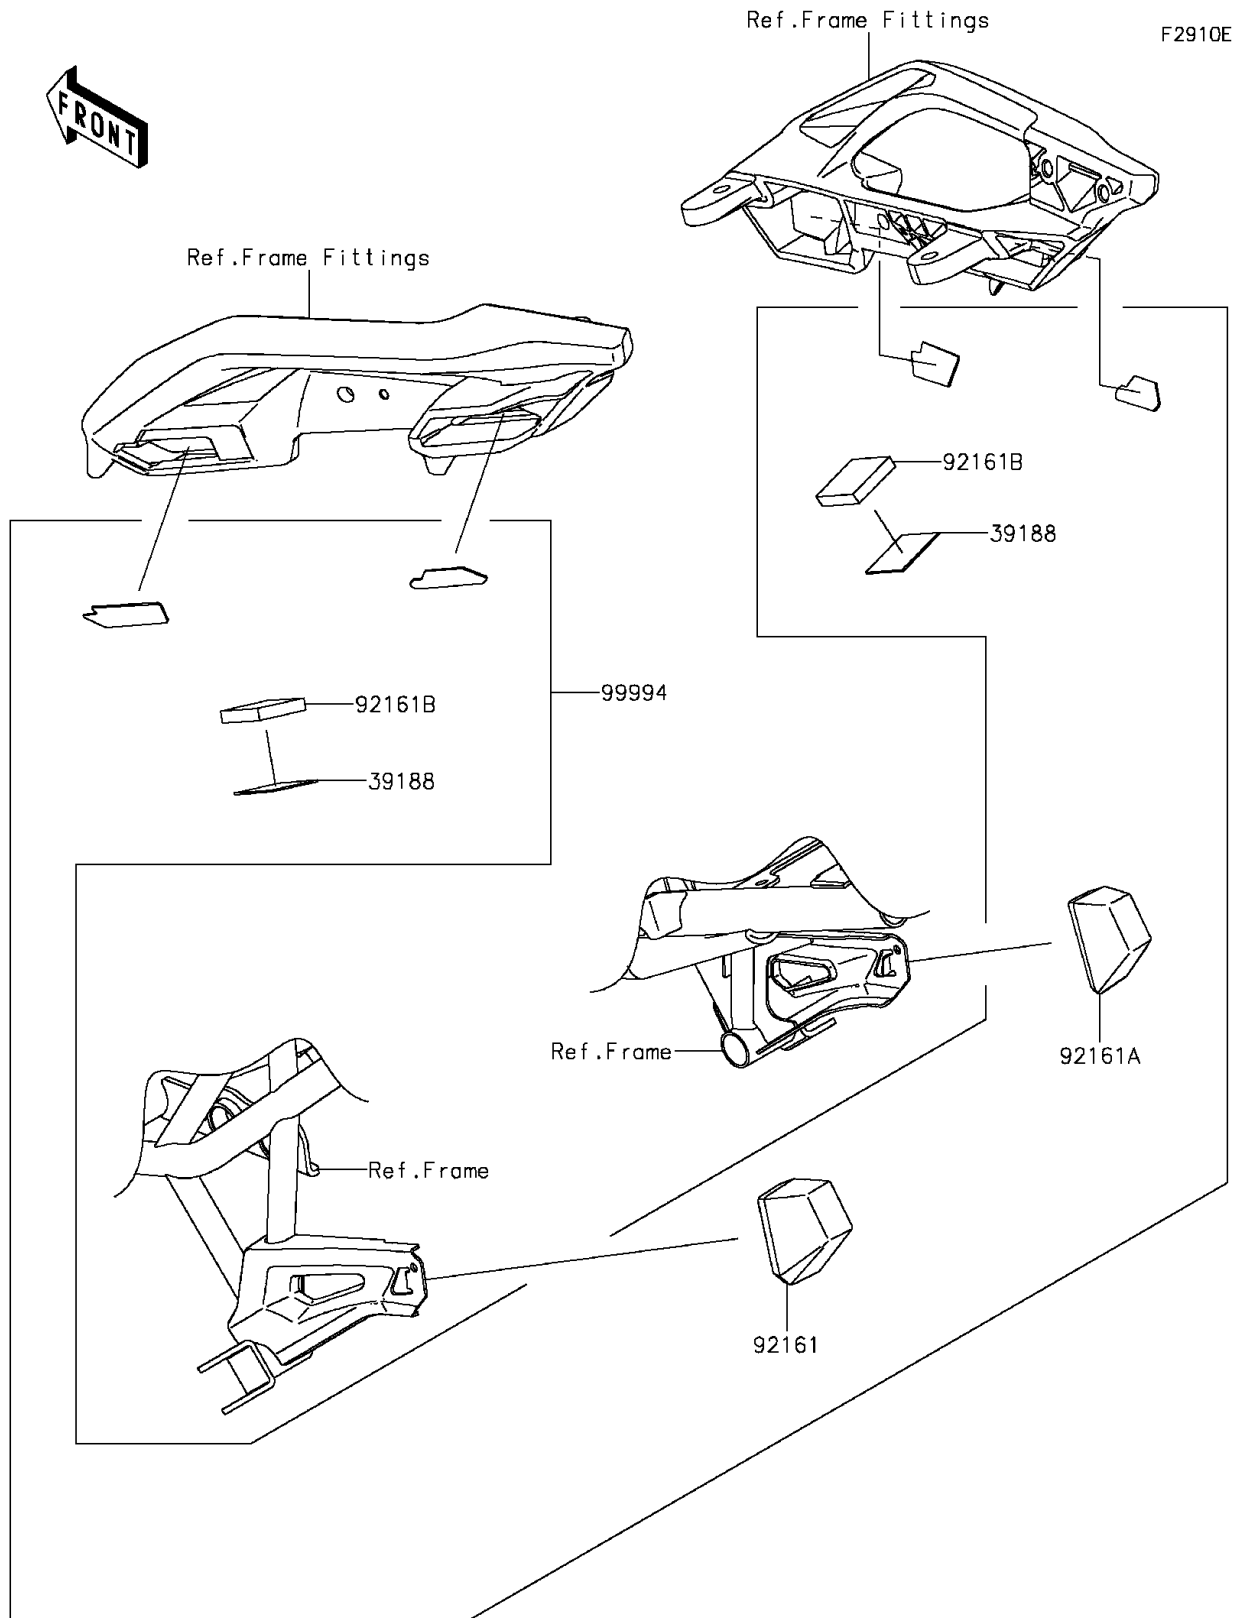

2015 PARTS DIAGRAM

Bag Fitting Kit

2015 PARTS LIST

Bag Fitting Kit

ITEM NAME	PART NUMBER	QUANTITY
TAPE,34X34 (Ref # 39188)	39188-0561	1
DAMPER,PANNIER,LH (Ref # 92161)	92161-1550	1
DAMPER,PANNIER,RH (Ref # 92161A)	92161-1551	1
DAMPER,34X34X7 (Ref # 92161B)	92161-1795	1
KIT-ACCESSORY,BAG FITTING KIT (Ref # 99994)	99994-0537	1