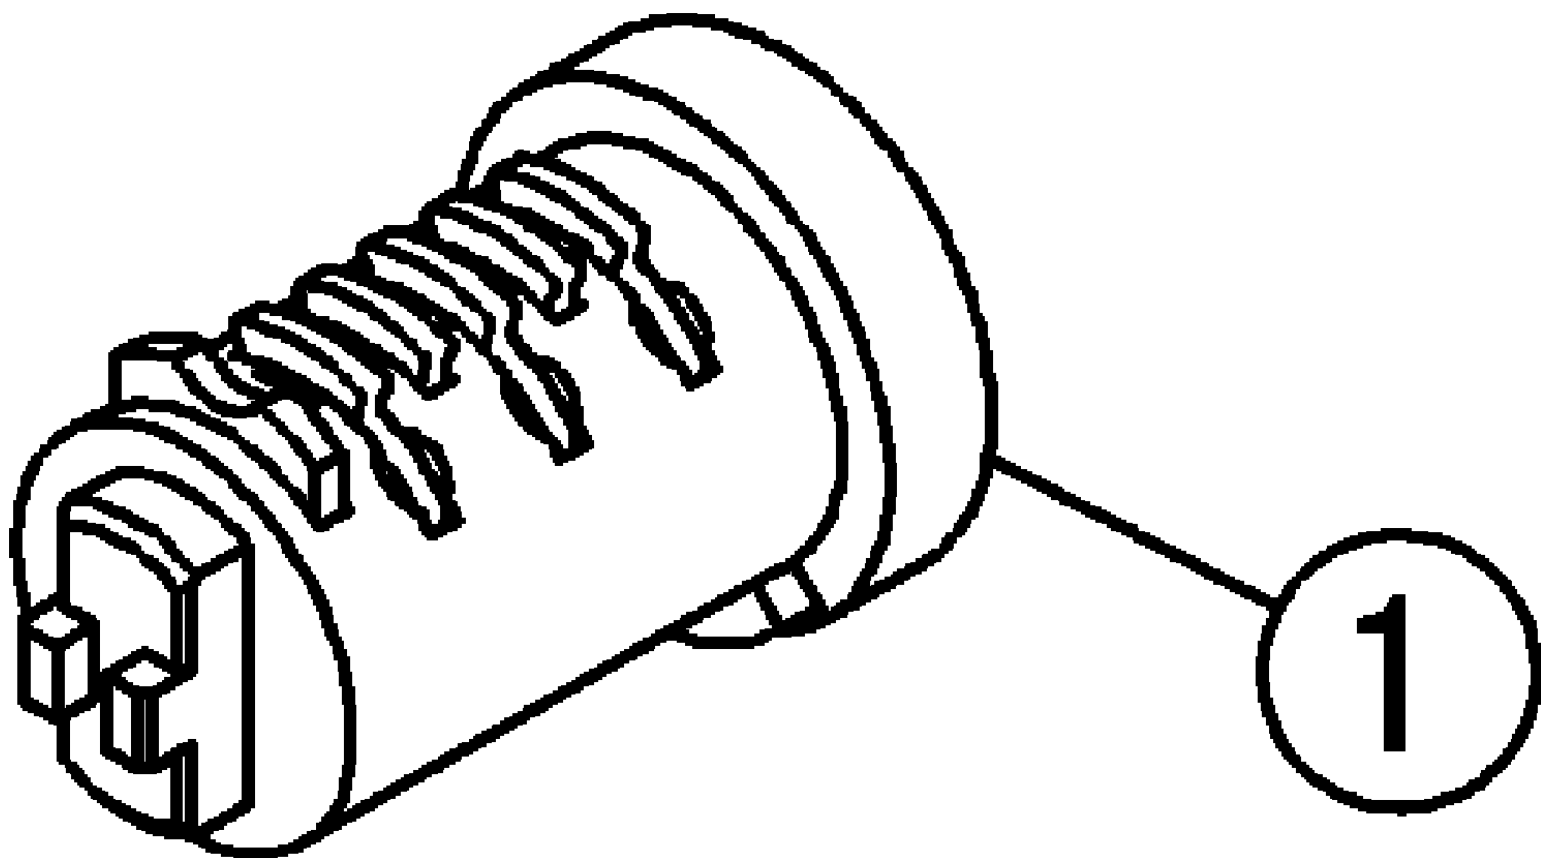

2015 PARTS DIAGRAM

Rotor Kit (Lock)

2015 PARTS LIST

Rotor Kit (Lock)

ITEM NAME	PART NUMBER	QUANTITY
ROTOR KIT (LOCK) (Ref # 1)	99994-0407	1