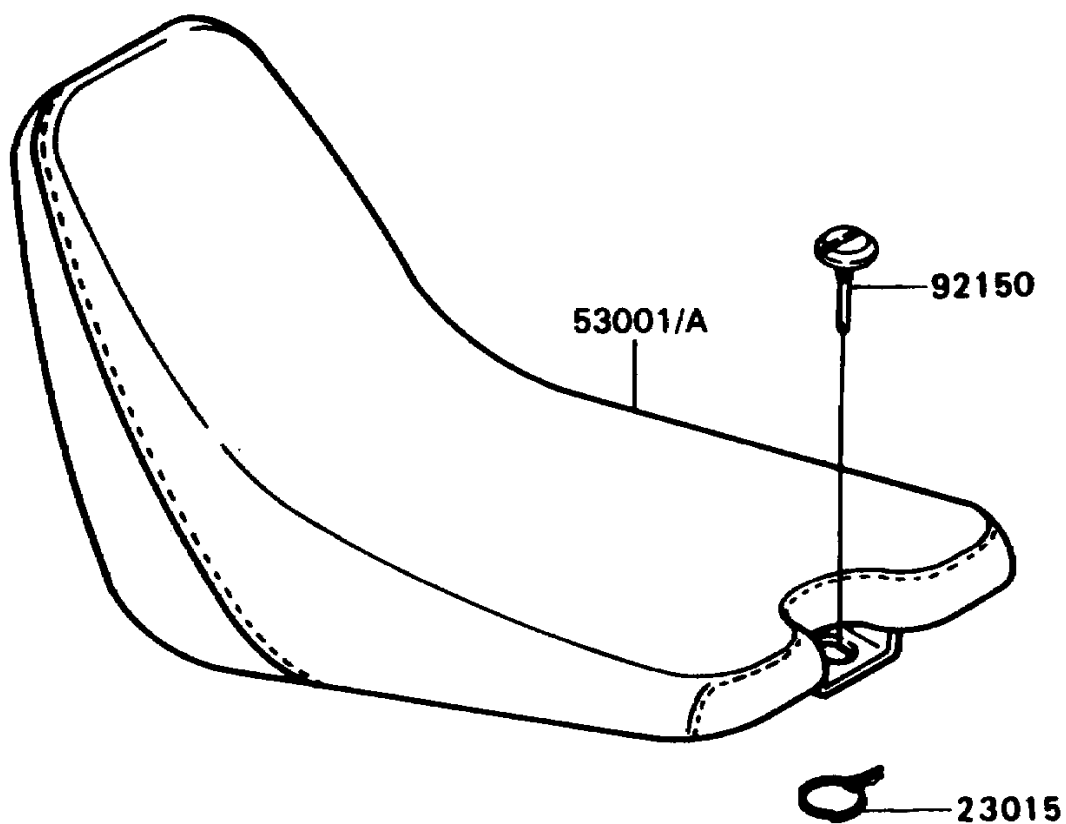

1988 KD80N PARTS DIAGRAM

Seat

F2510-0349

1988 KD80N PARTS LIST

Seat

ITEM NAME	PART NUMBER	QUANTITY
PIN-ASSY,SNAP,4MM (Ref # 23015)	23015-1051	1
SEAT-ASSY,BLUE (Ref # 53001A)	53001-1538-N7	1
BOLT (Ref # 92150)	92150-1228	1