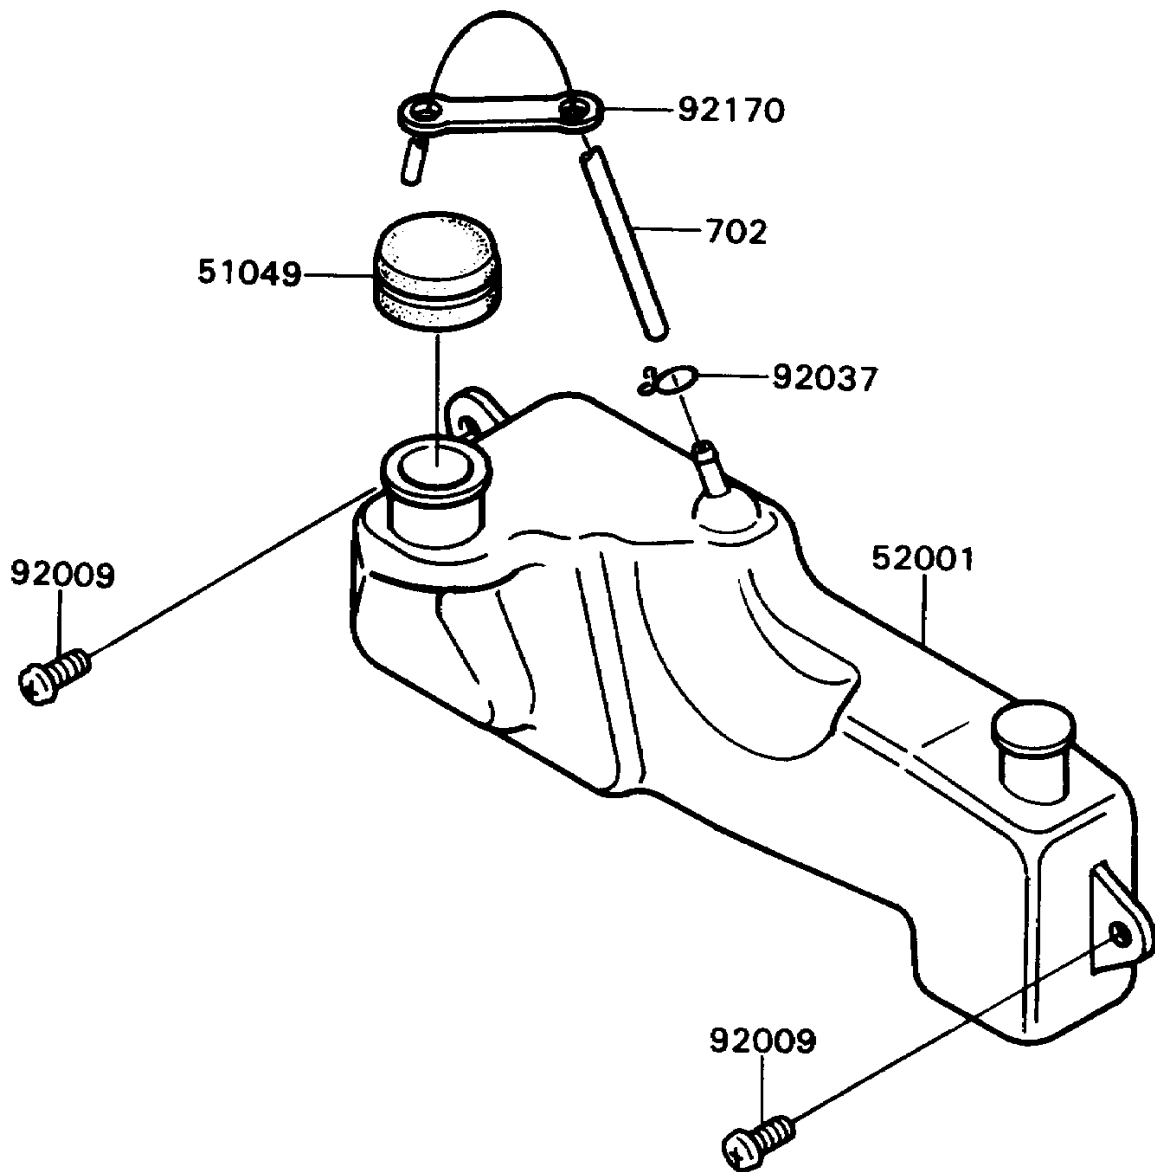

## 1988 KD80N PARTS DIAGRAM

Oil Tank

F2450-0021

## 1988 KD80N PARTS LIST

Oil Tank

ITEM NAME	PART NUMBER	QUANTITY
CAP-TANK,OIL (Ref # 51049)	51049-1004	1
TANK-OIL (Ref # 52001)	52001-1076	1
SCREW,W/P,6X16 (Ref # 92009)	92009-1273	1
CLAMP,TUBE (Ref # 92037)	92037-010	1
CLAMP (Ref # 92170)	92170-1014	1
TUBE-RUBBER,5X300 (Ref # 702)	702A05300	1