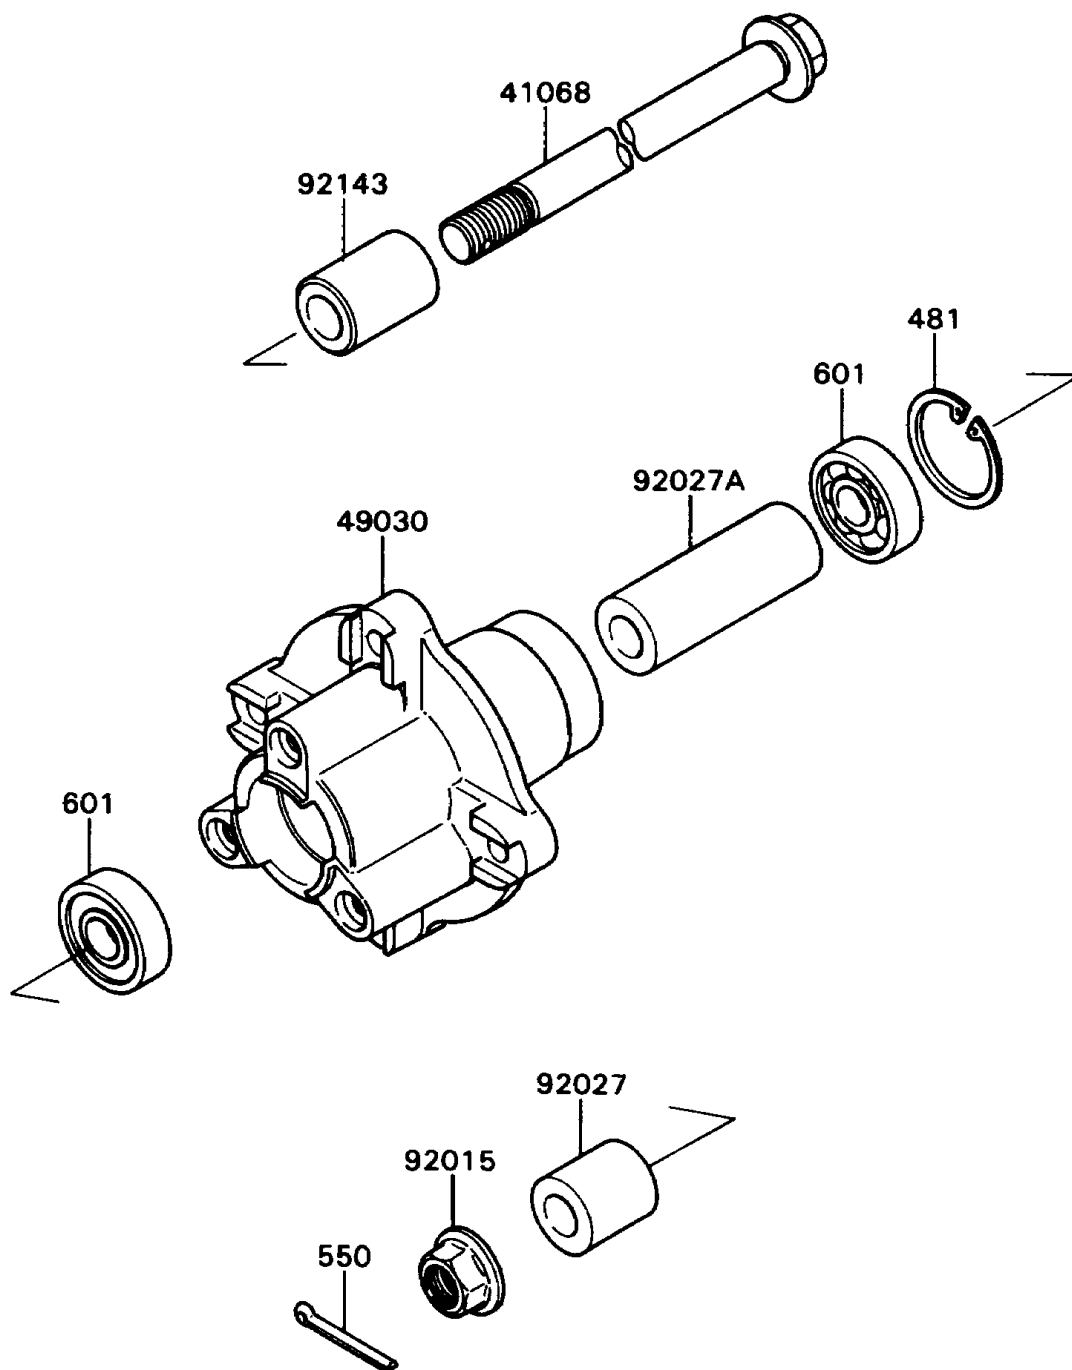

## 1988 KD80N PARTS DIAGRAM

Front Hub

F2230-0165

## 1988 KD80N PARTS LIST

Front Hub

ITEM NAME	PART NUMBER	QUANTITY
AXLE,FR (Ref # 41068)	41068-1227	1
HUB,FR (Ref # 49030)	49030-1100	1
NUT,FLANGED,12MM (Ref # 92015)	92015-1156	1
COLLAR,L=25.5MM (Ref # 92027)	92027-1352	1
COLLAR,12.2X22X62 (Ref # 92027A)	92027-1521	1
COLLAR,12.2X22X29.5 (Ref # 92143)	92143-1183	1
CIRCLIP-TYPE-C,32MM (Ref # 481)	481J3200	1
PIN-COTTER,3.0X25 (Ref # 550)	550D3025	1
BEARING-BALL,#6201UG (Ref # 601)	601B6201UG	1