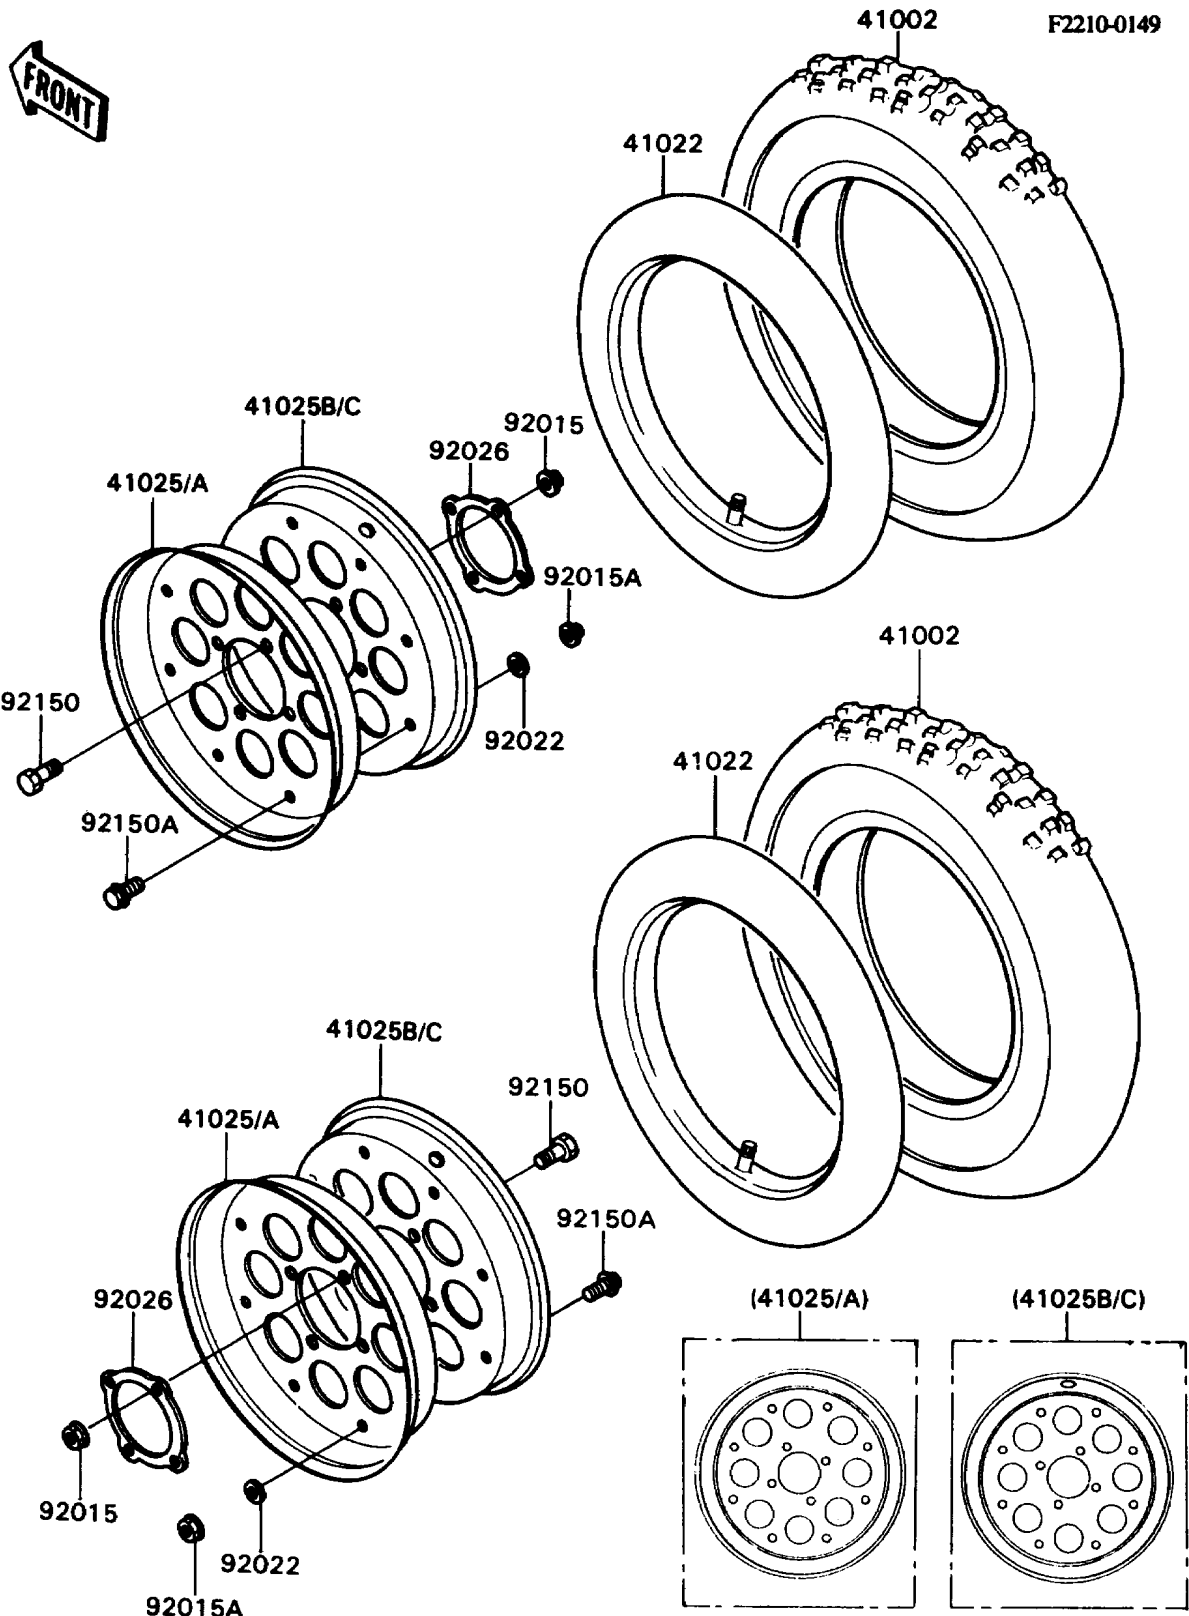

## 1988 KD80N PARTS DIAGRAM

Tires

## 1988 KD80N PARTS LIST

Tires

ITEM NAME	PART NUMBER	QUANTITY
TIRE,3.50-10 2PR,E-503(Y) (Ref # 41002)	41002-1699	1
TUBE-TIRE,3.50/4.00-10(Y) (Ref # 41022)	41022-1130	1
RIM,LH,SILVER NO.15 (Ref # 41025A)	41025-1215-X3	1
RIM,RH,SILVER NO.15 (Ref # 41025C)	41025-1216-X3	1
NUT,FLANGED,LOCK,8MM (Ref # 92015)	92015-1668	1
NUT,FLANGED,6MM (Ref # 92015A)	92015-1699	1
WASHER,6.5X16X1.0 (Ref # 92022)	92022-1093	1
SPACER,RIM,T=1.6 (Ref # 92026)	92026-1350	1
BOLT,8X27 (Ref # 92150)	92150-1053	1
BOLT,FLANGED,6X15 (Ref # 92150A)	92150-1135	1