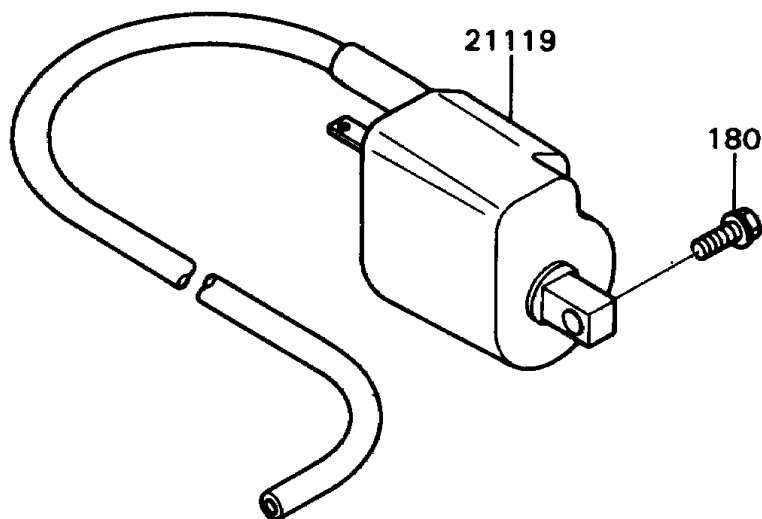

1988 KD80N PARTS DIAGRAM

Generator

E1810-0177

1988 KD80N PARTS LIST

Generator

ITEM NAME	PART NUMBER	QUANTITY
STATOR (Ref # 21003)	21003-1183	1
ROTOR (Ref # 21007)	21007-1169	1
IGNITER (Ref # 21119)	21119-1266	1
BOLT-UPSET-WS (Ref # 180)	180B0516	1
SCREW-PAN-CROS (Ref # 220)	220B0514	1