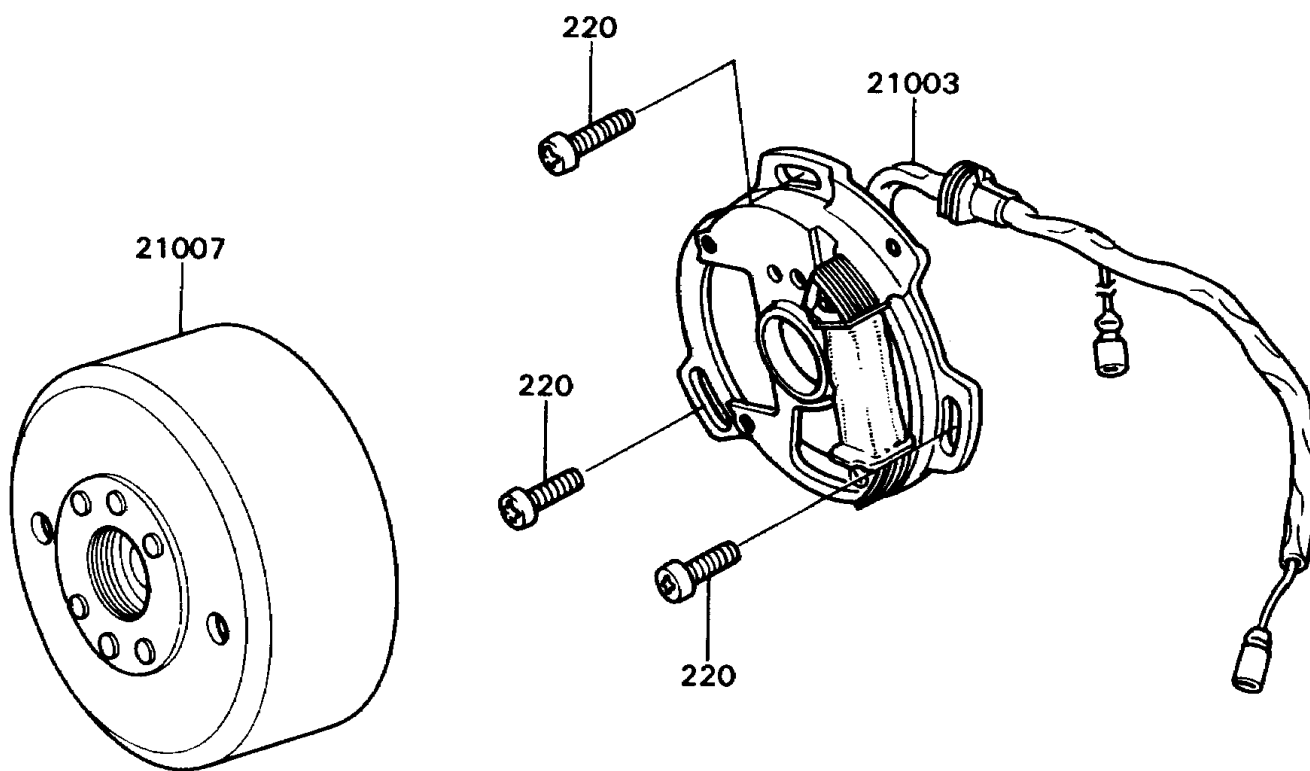

1988 KD80N PARTS DIAGRAM

Generator

E1810-0177

1988 KD80N PARTS LIST

Generator

ITEM NAME	PART NUMBER	QUANTITY
STATOR (Ref # 21003)	21003-1183	1
ROTOR (Ref # 21007)	21007-1169	1
IGNITER (Ref # 21119)	21119-1266	1
BOLT-UPSET-WS (Ref # 180)	180B0516	1
SCREW-PAN-CROS (Ref # 220)	220B0514	1