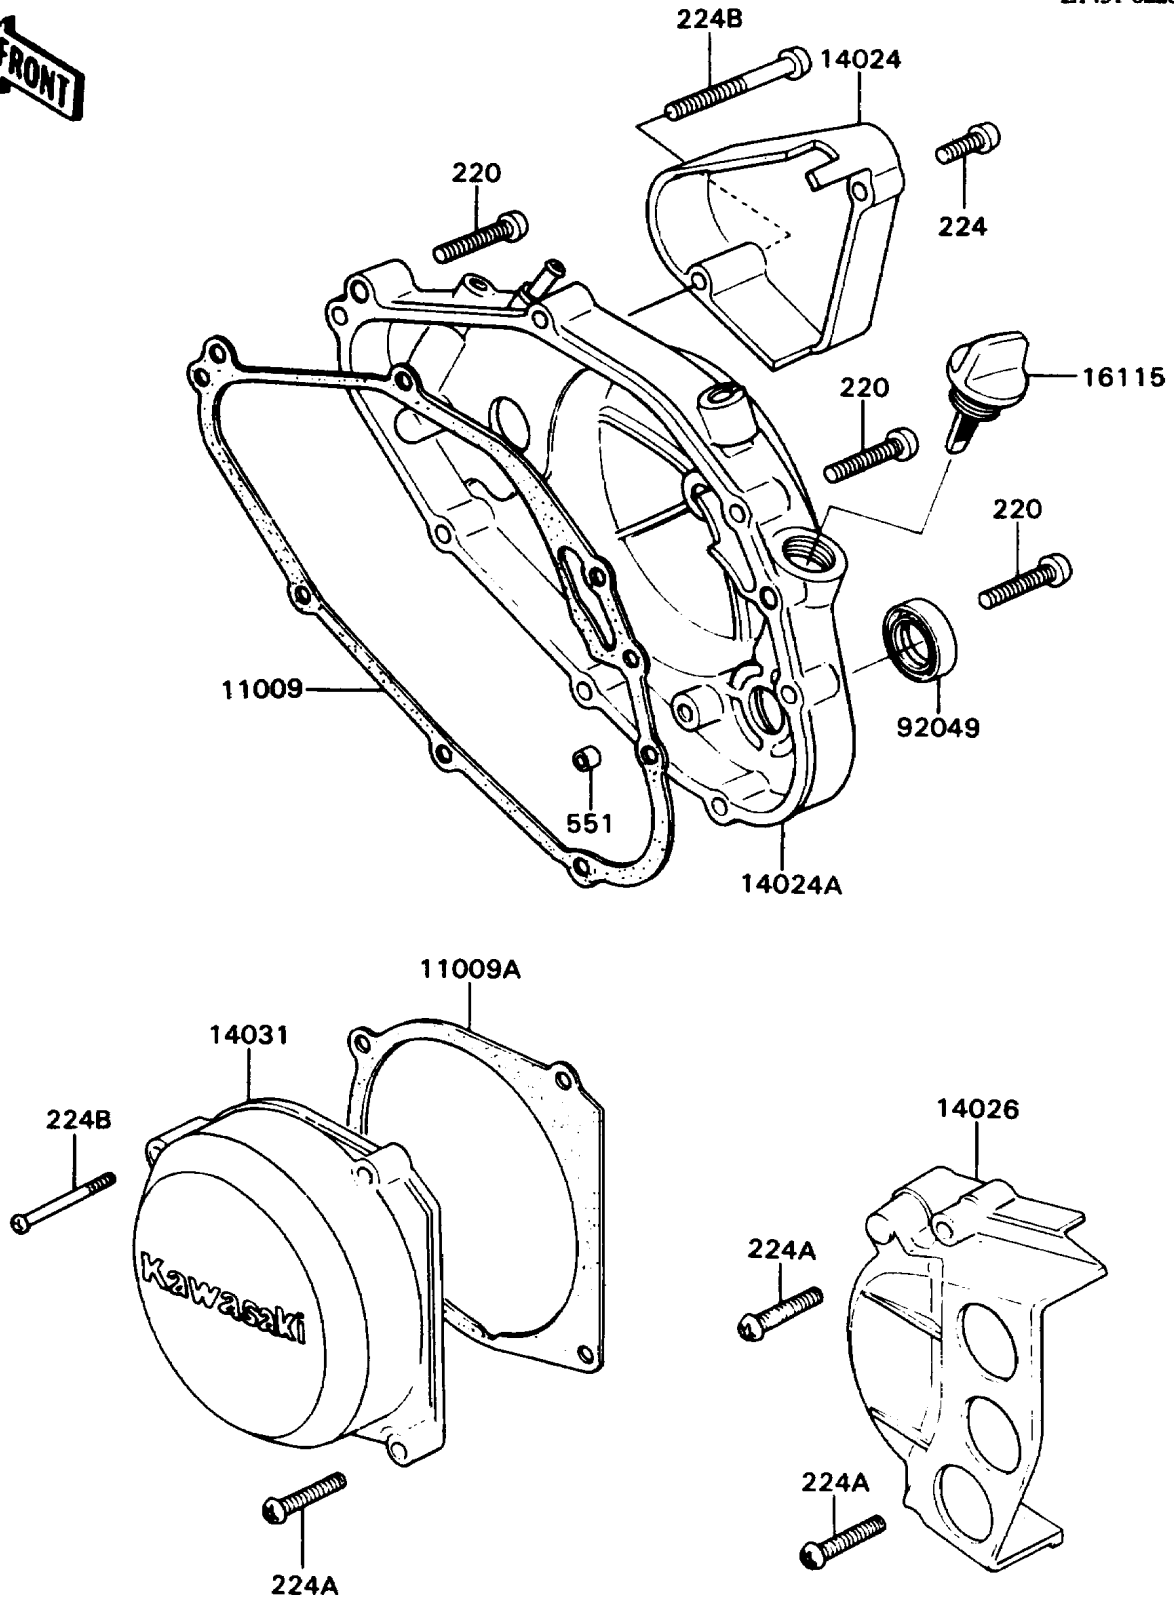

1988 KD80N PARTS DIAGRAM

Engine Cover(s)

E1431-0226

1988 KD80N PARTS LIST

Engine Cover(s)

ITEM NAME	PART NUMBER	QUANTITY
GASKET,CLUTCH COVER (Ref # 11009)	11009-1213	1
GASKET,GENERATOR COVER (Ref # 11009A)	11009-1214	1
COVER (Ref # 14024)	14025-1574	1
COVER,CLUTCH (Ref # 14024A)	14025-5039	1
COVER-CHAIN (Ref # 14026)	14026-1142	1
COVER-GENERATOR (Ref # 14031)	14031-1108	1
CAP-OIL FILLER (Ref # 16115)	16115-1057	1
SEAL-OIL,TB16267 (Ref # 92049)	92051-003	1
SCREW-PAN-CROS,6X30,BLACK (Ref # 220)	220C0630	1
SCREW-PAN-WP-CROS (Ref # 224)	224C0614	1
SCREW-PAN-WP-CROS (Ref # 224A)	224C0630	1
SCREW-PAN-WP-CROS (Ref # 224B)	224C0640	1
PIN-DOWEL (Ref # 551)	551A0628	1