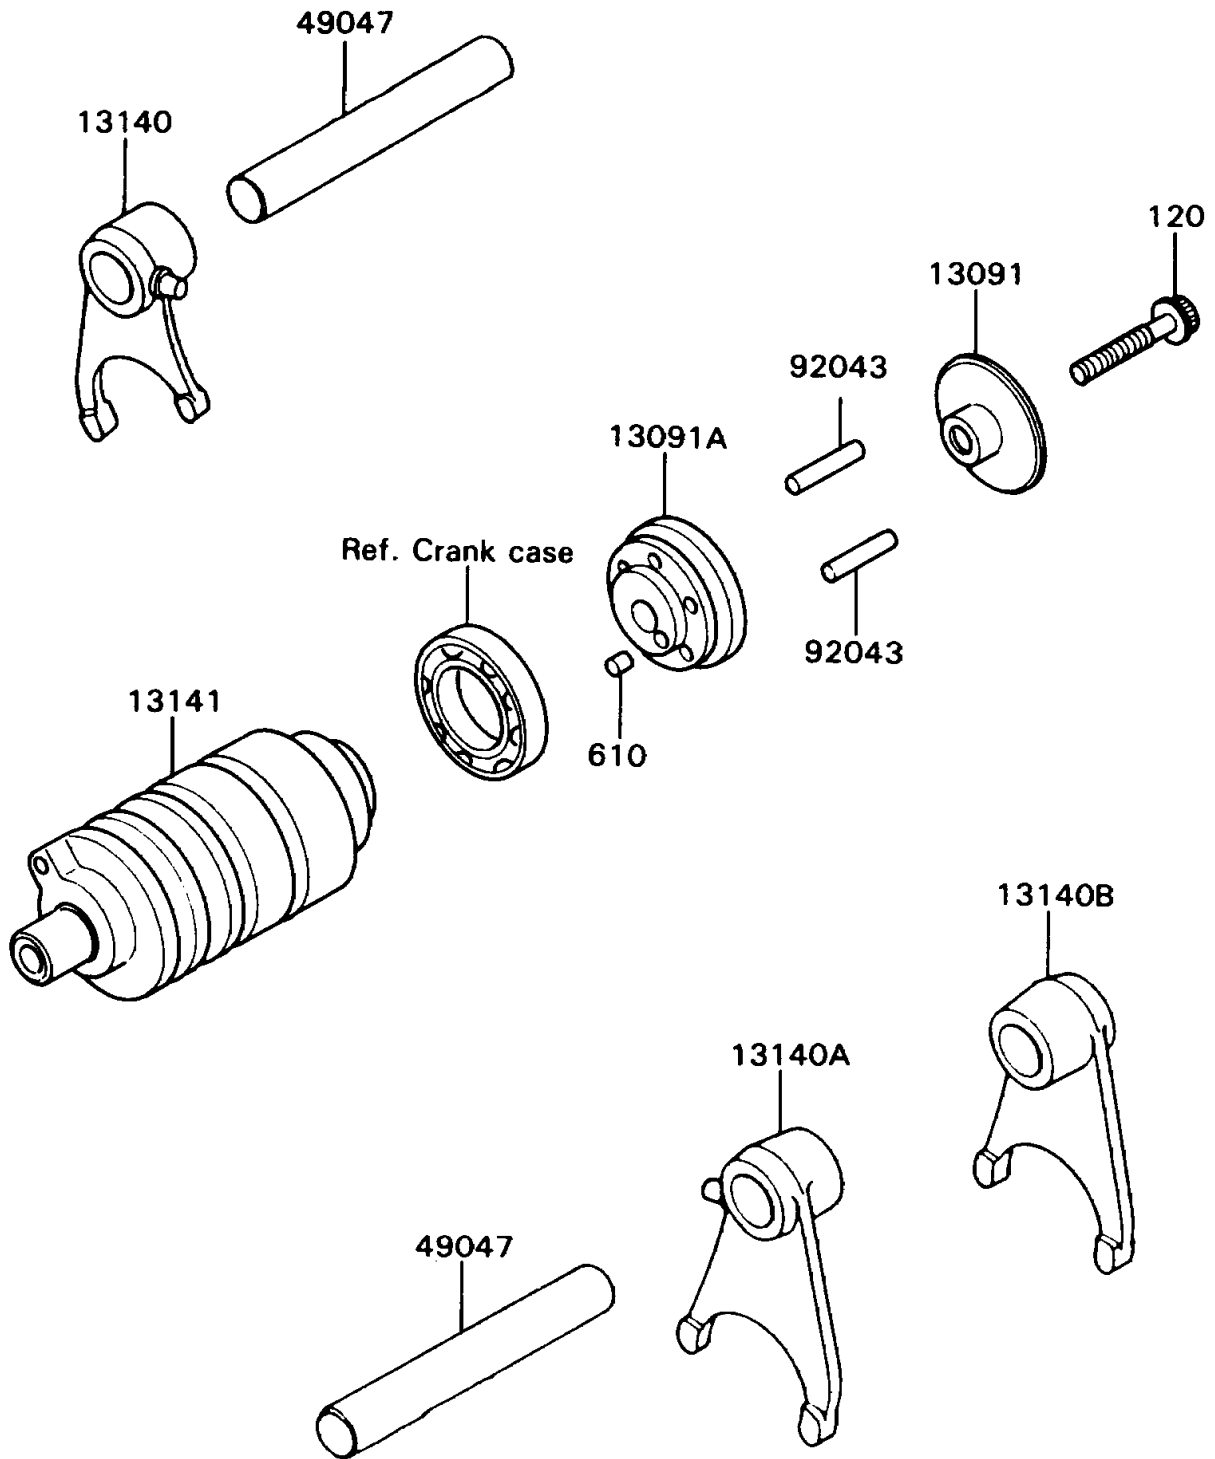

1988 KD80N PARTS DIAGRAM

Gear Change Drum/Shift Fork(s)

E1362-0127

1988 KD80N PARTS LIST

Gear Change Drum/Shift Fork(s)

| ITEM NAME | PART NUMBER | QUANTITY |
|-----------------------------------|-------------|----------|
| HOLDER (Ref # 13091) | 13091-1086 | 1 |
| HOLDER,CHANGE DRUM (Ref # 13091A) | 13091-1560 | 1 |
| FORK-SHIFT (Ref # 13140) | 13140-1108 | 1 |
| FORK-SHIFT (Ref # 13140A) | 13140-1109 | 1 |
| FORK-SHIFT (Ref # 13140B) | 13140-1110 | 1 |
| DRUM-CHANGE (Ref # 13141) | 13141-1154 | 1 |
| ROD-SHIFT,10X90 (Ref # 49047) | 49047-1009 | 1 |
| PIN,DOWEL,4X17.8 (Ref # 92043) | 92042-020 | 1 |
| BOLT-SOCKET,6X30 (Ref # 120) | 120P0630 | 1 |
| ROLLER,4X6 (Ref # 610) | 610A0406 | 1 |