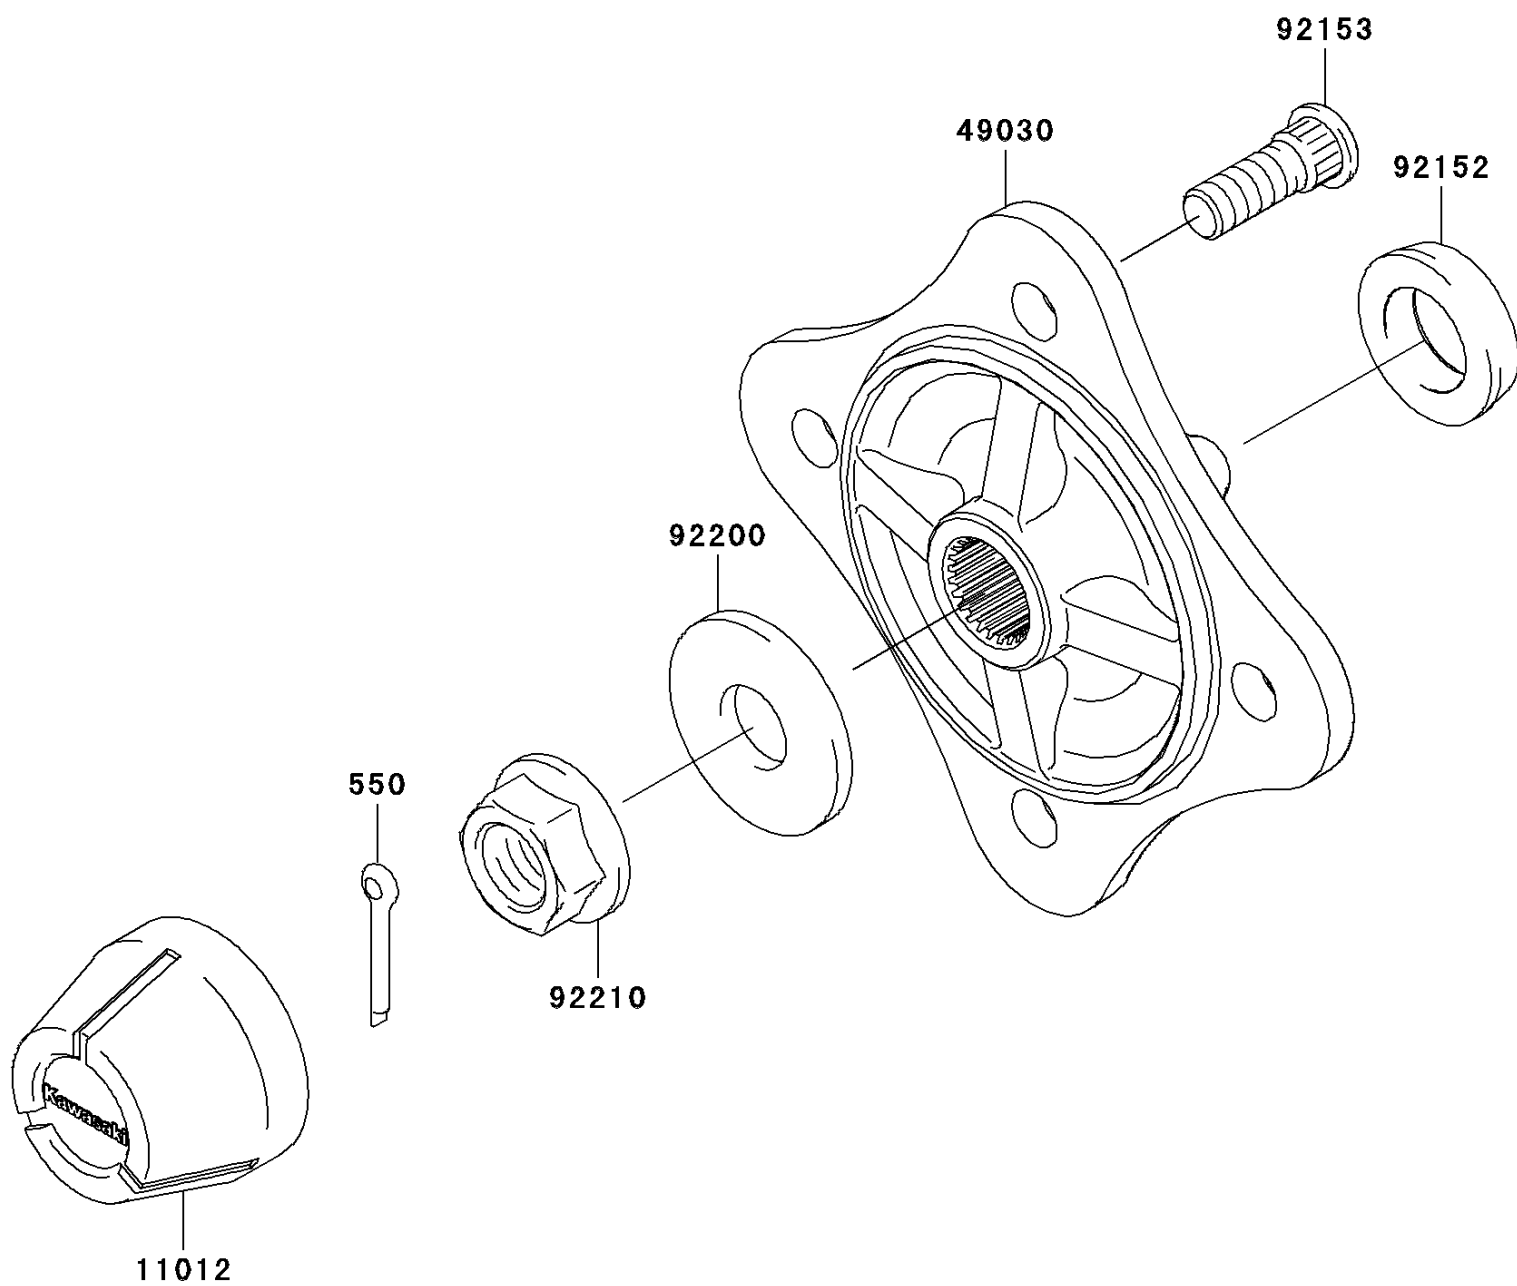

2008 Teryx® 750 4x4 LE PARTS DIAGRAM

Rear Hubs/Brakes

F2240

2008 Teryx® 750 4x4 LE PARTS LIST

Rear Hubs/Brakes

ITEM NAME	PART NUMBER	QUANTITY
PIN-COTTER,4.0X30 (Ref # 550)	550AA4030	1
CAP,WHEEL (Ref # 11012)	11012-1969	1
HUB,RR (Ref # 49030)	49030-0025	1
COLLAR (Ref # 92152)	92152-0631	1
BOLT,12MM (Ref # 92153)	92153-1915	1
WASHER,20.3X52X4.5 (Ref # 92200)	92200-0130	1
NUT,FLANGED,20MM (Ref # 92210)	92210-2093	1